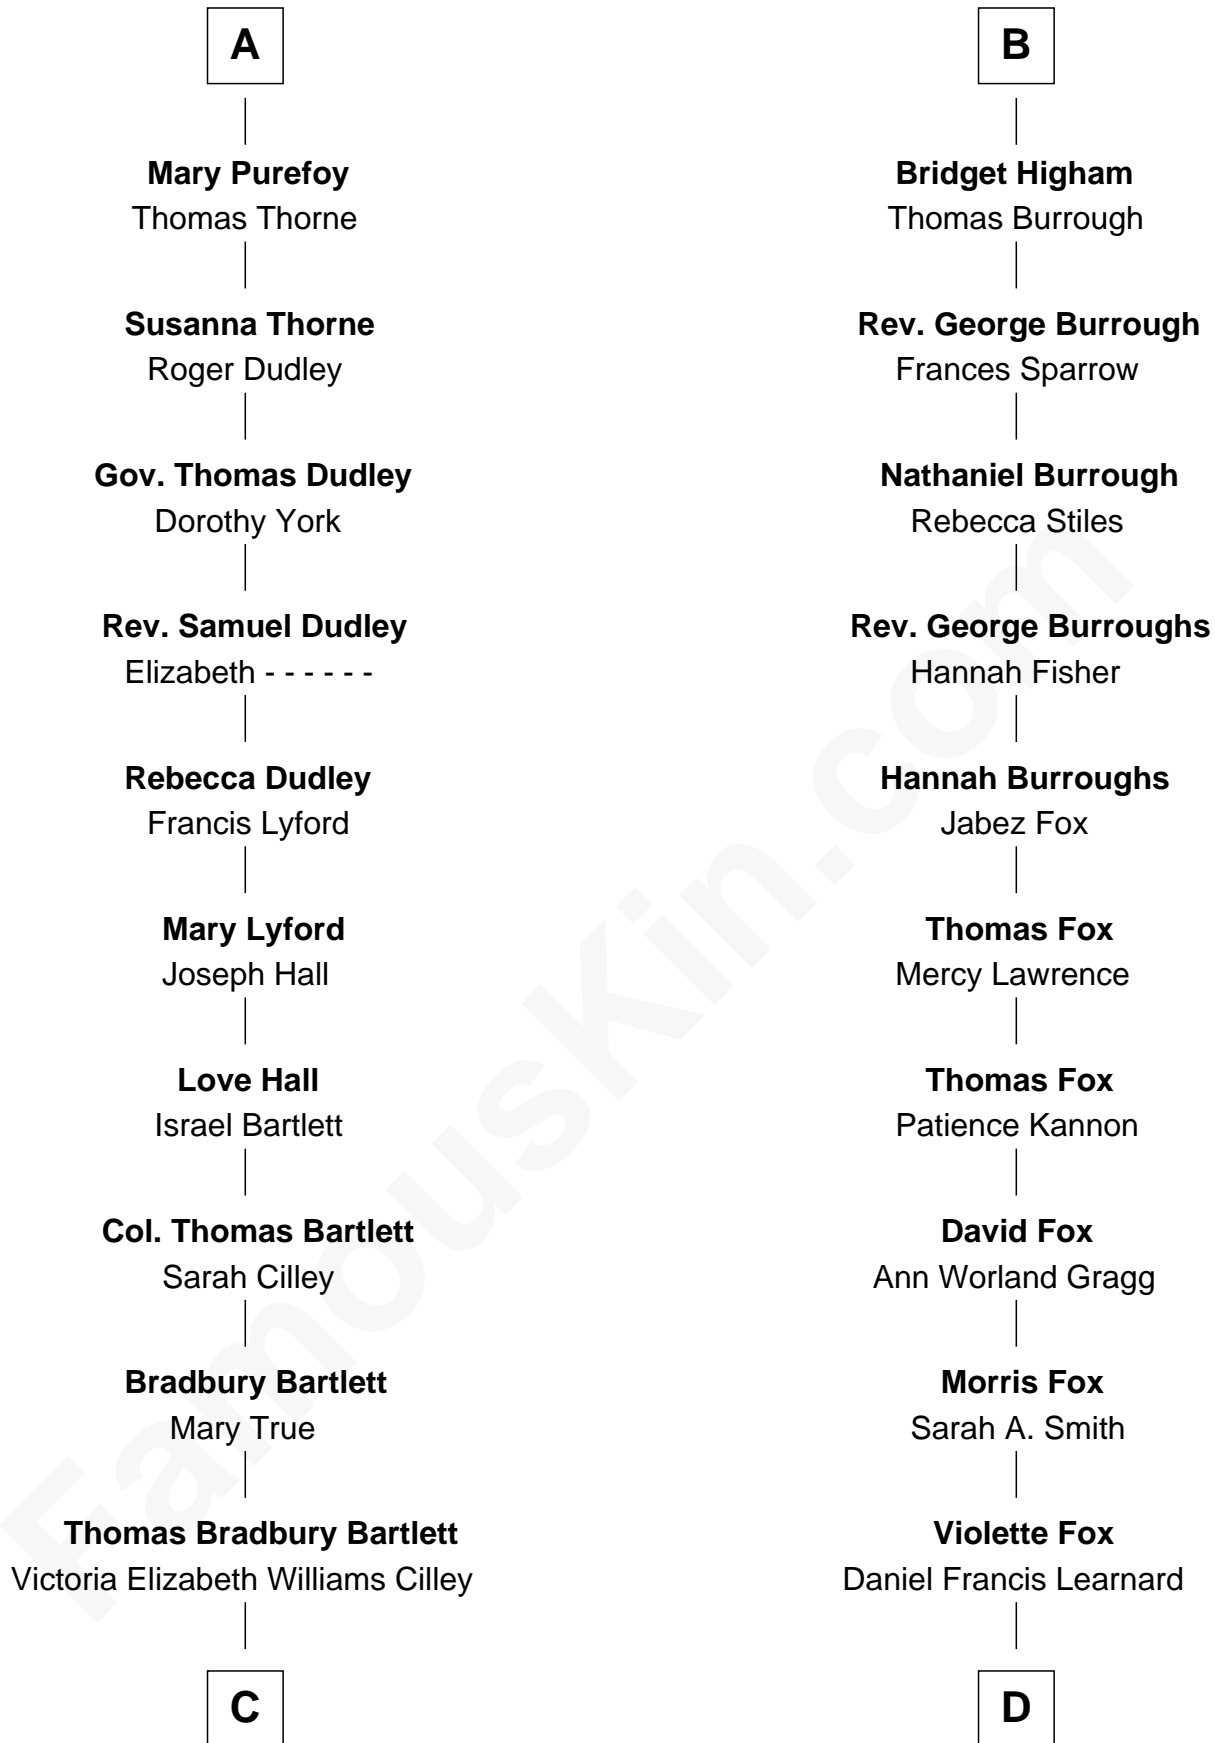

FamousKin.com Relationship Chart of

Alan Shepard

Mercury and Apollo Astronaut

19th cousin of

Bob Moore

Co-Founder, Bob's Red Mill

Sir John Howard

Alice de Bois

Joan Howard
Sir Peter de Brewes

Beatrice Brewes
Sir Hugh Shirley

Sir Ralph Shirley
Joan Basset

Beatrice Shirley
John Brome

Isabel Brome
John Denton

Alice Denton
Nicholas Purefoy

Edward Purefoy
Anne Fettiplace

A

Sir Robert Howard
Margaret de Scales

Sir John Howard
Alice Tendring

Henry Howard
Mary Hussey

Elizabeth Howard
Henry Wentworth

Margery Wentworth
Sir William Waldegrave

George Waldegrave
Anne Drury

Phyllis Waldegrave
Thomas Higham

B

C

Annie Elizabeth Bartlett
Frederick Johnson Shepard

Alan Bartlett Shepard
Pauline Renza Emerson

Alan Shepard
Mercury and Apollo Astronaut

D

Clinton Morris Learnard
Gertrude Maud Yost

Doris Dell Learnard
Kenneth Earl Moore