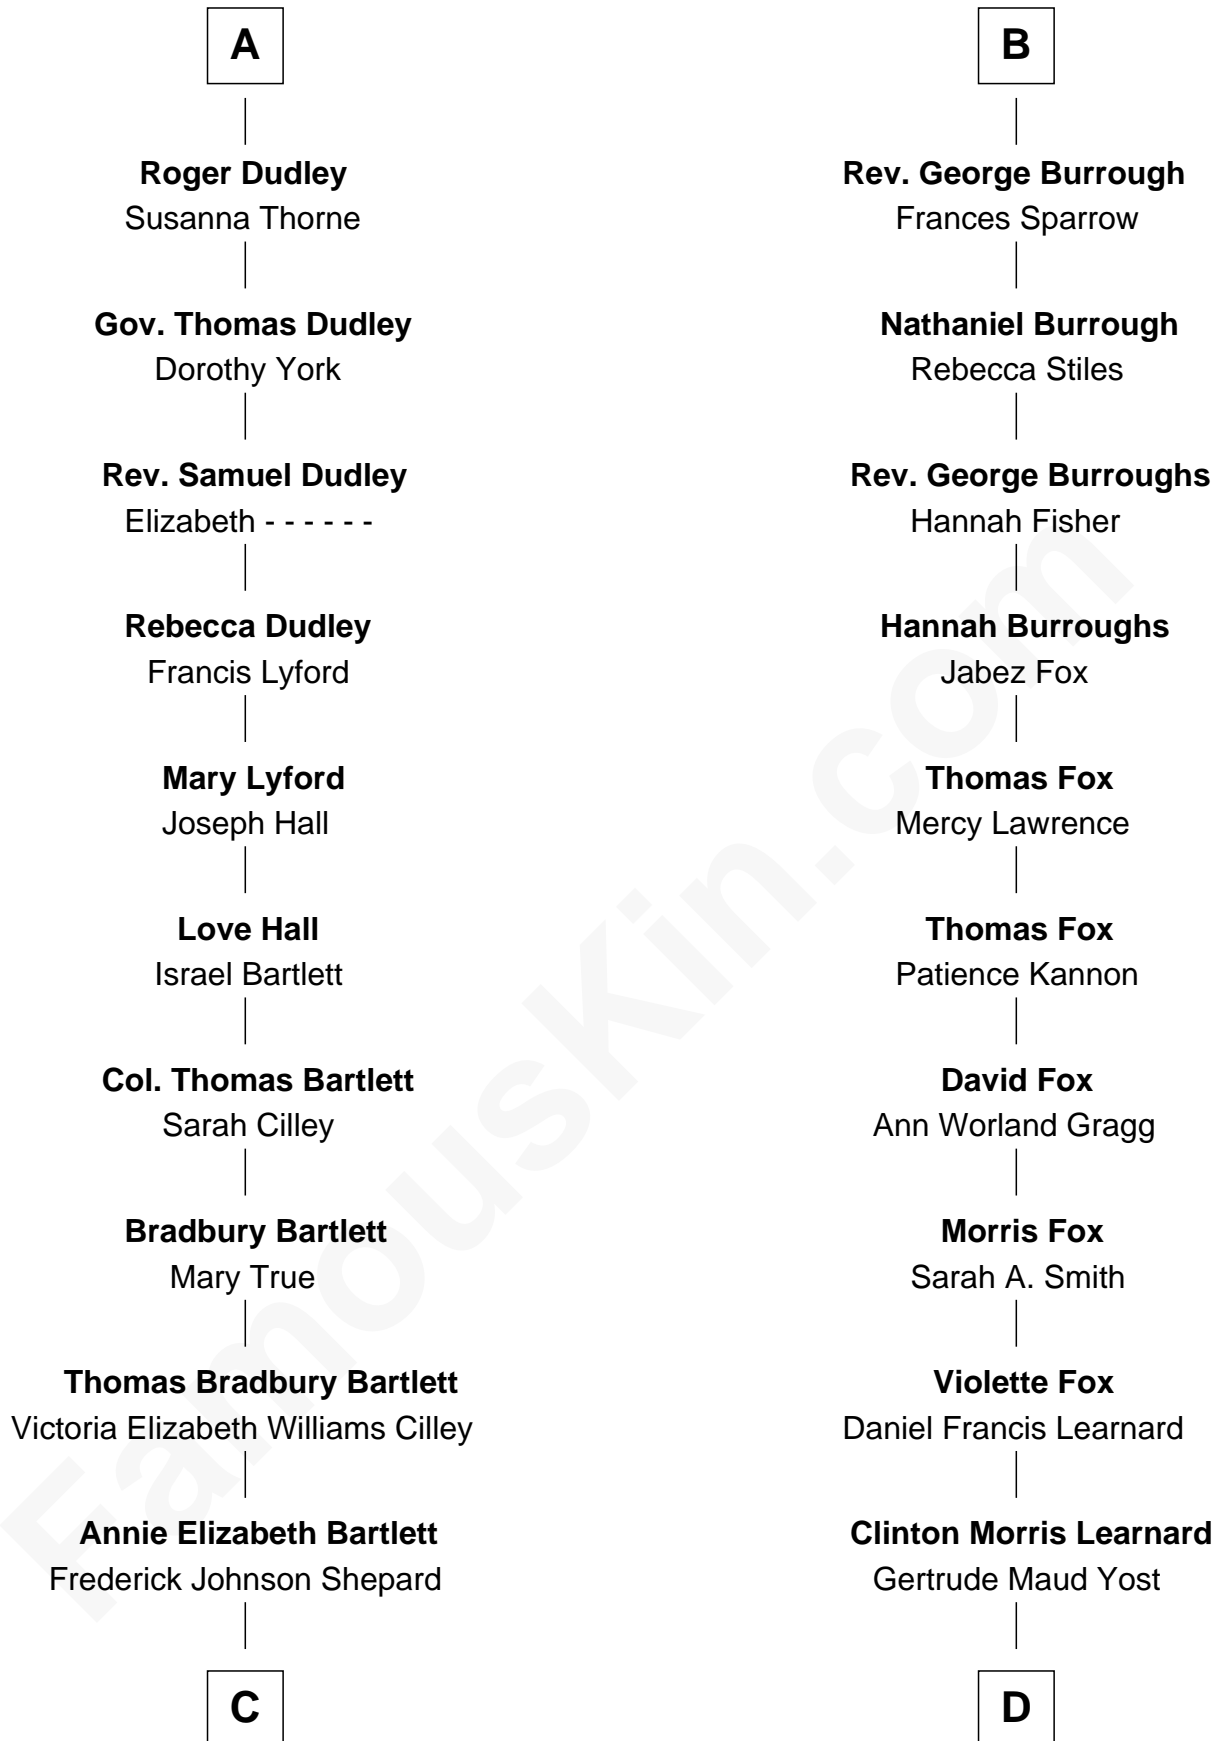

FamousKin.com Relationship Chart of

Alan Shepard

Mercury and Apollo Astronaut

18th cousin of

Bob Moore

Co-Founder, Bob's Red Mill

Sir Philip le Despencer

Elizabeth - - - - -

Sir Philip le Despencer

Elizabeth de Tibetot

Margery Despencer

Sir Roger Wentworth

Henry Wentworth

Elizabeth Howard

Margery Wentworth

Sir William Waldegrave

George Waldegrave

Anne Drury

Phyllis Waldegrave

Thomas Higham

Bridget Higham

Thomas Burrough

B

C

Alan Bartlett Shepard
Pauline Renza Emerson

Alan Shepard
Mercury and Apollo Astronaut

D

Doris Dell Learnard
Kenneth Earl Moore

Bob Moore
Co-Founder, Bob's Red Mill

FamousKin.com