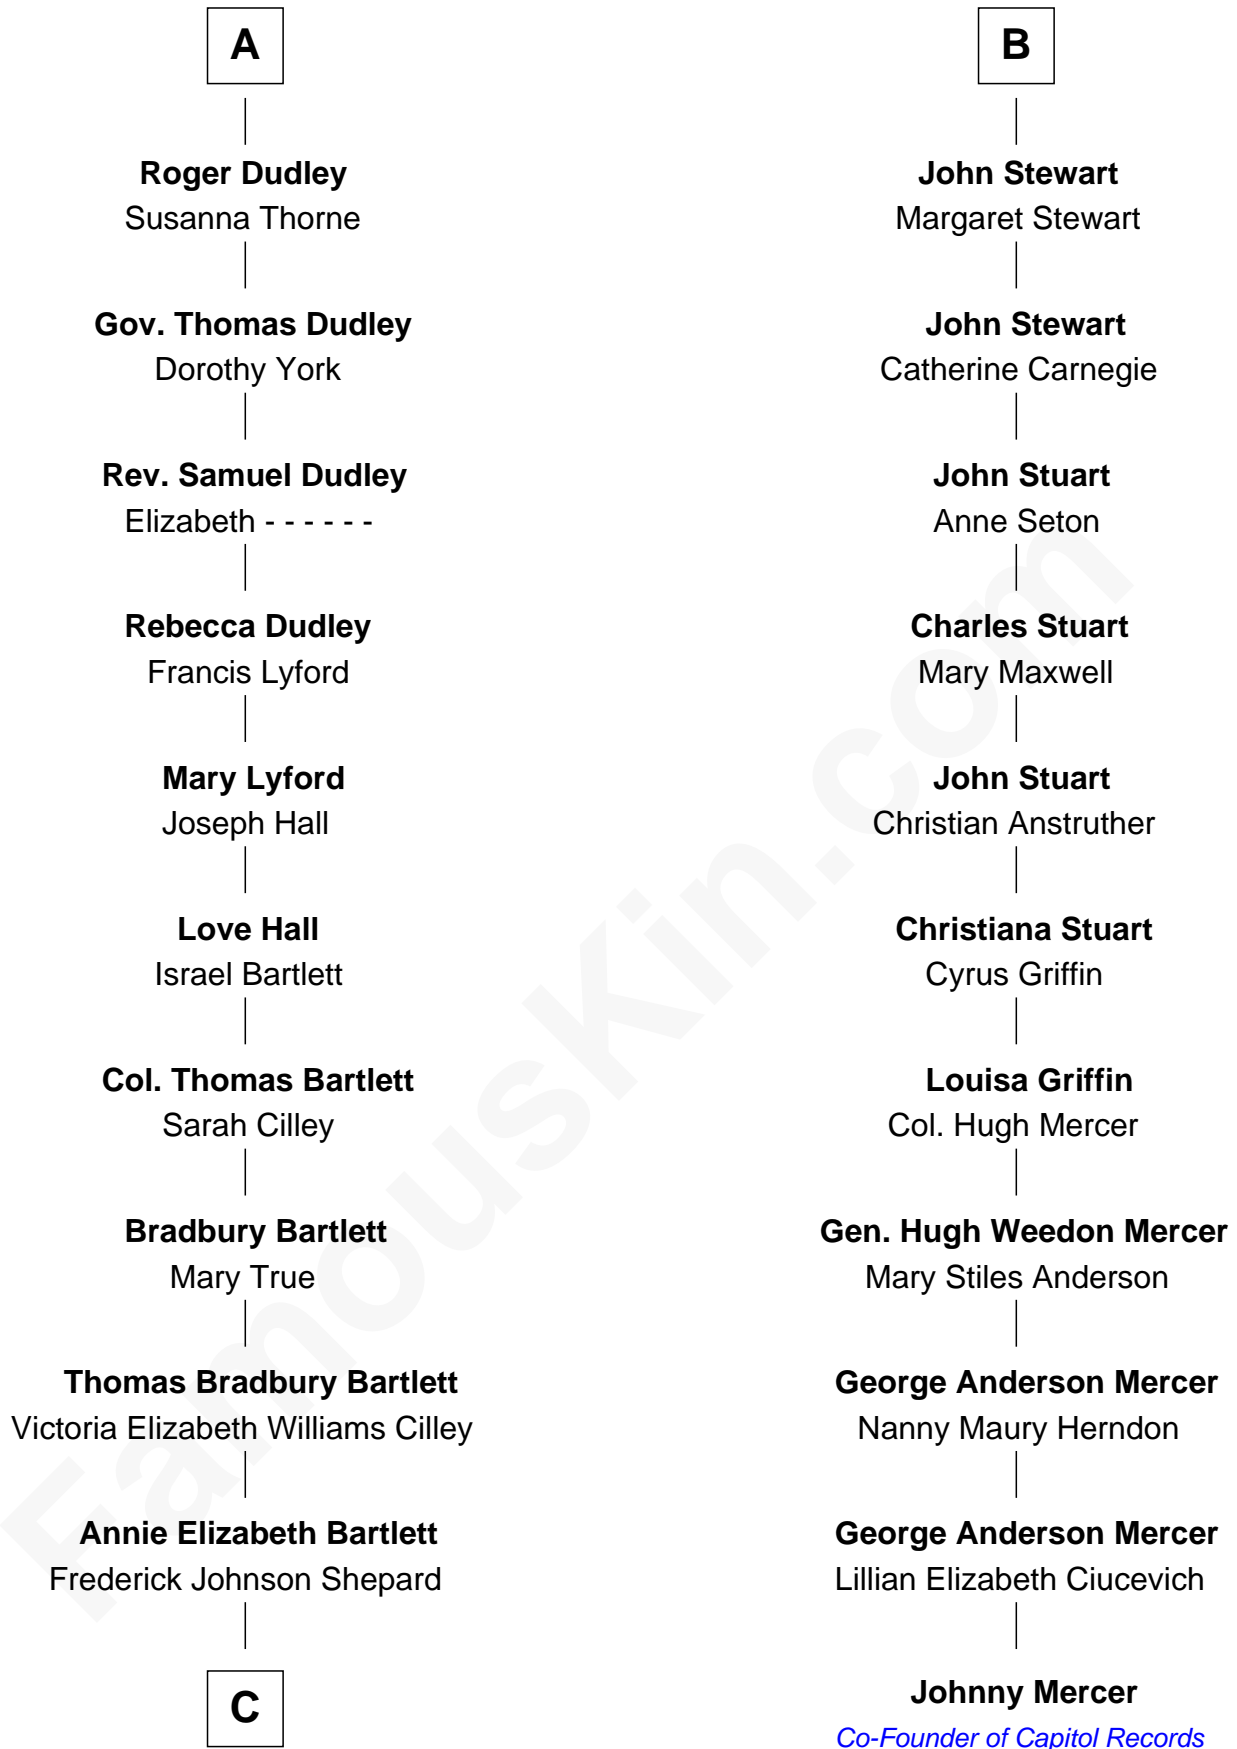

FamousKin.com

Relationship Chart of

Alan Shepard

Mercury and Apollo Astronaut

17th cousin 1 time removed of

Johnny Mercer

Songwriter and Co-Founder of Capitol Records

C

—
Alan Bartlett Shepard
Pauline Renza Emerson

—
Alan Shepard
Mercury and Apollo Astronaut

FamousKin.com