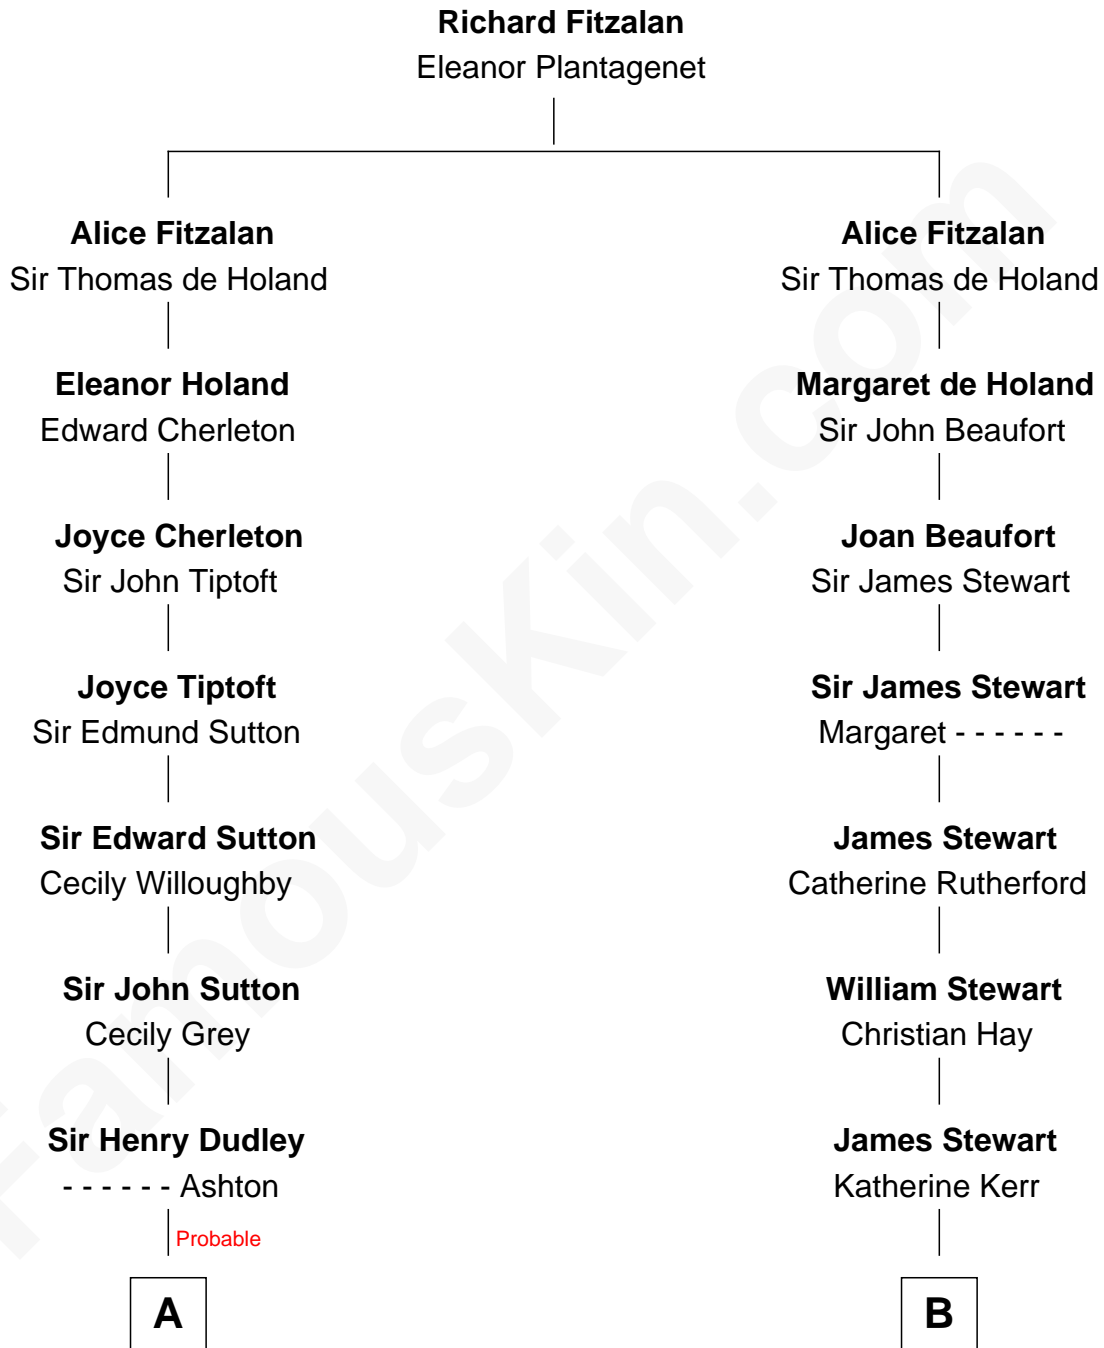

FamousKin.com

Relationship Chart of

Alan Shepard

Mercury and Apollo Astronaut

17th cousin 1 time removed of

Johnny Mercer

Songwriter and Co-Founder of Capitol Records

C

—
Alan Bartlett Shepard
Pauline Renza Emerson

—
Alan Shepard
Mercury and Apollo Astronaut

FamousKin.com