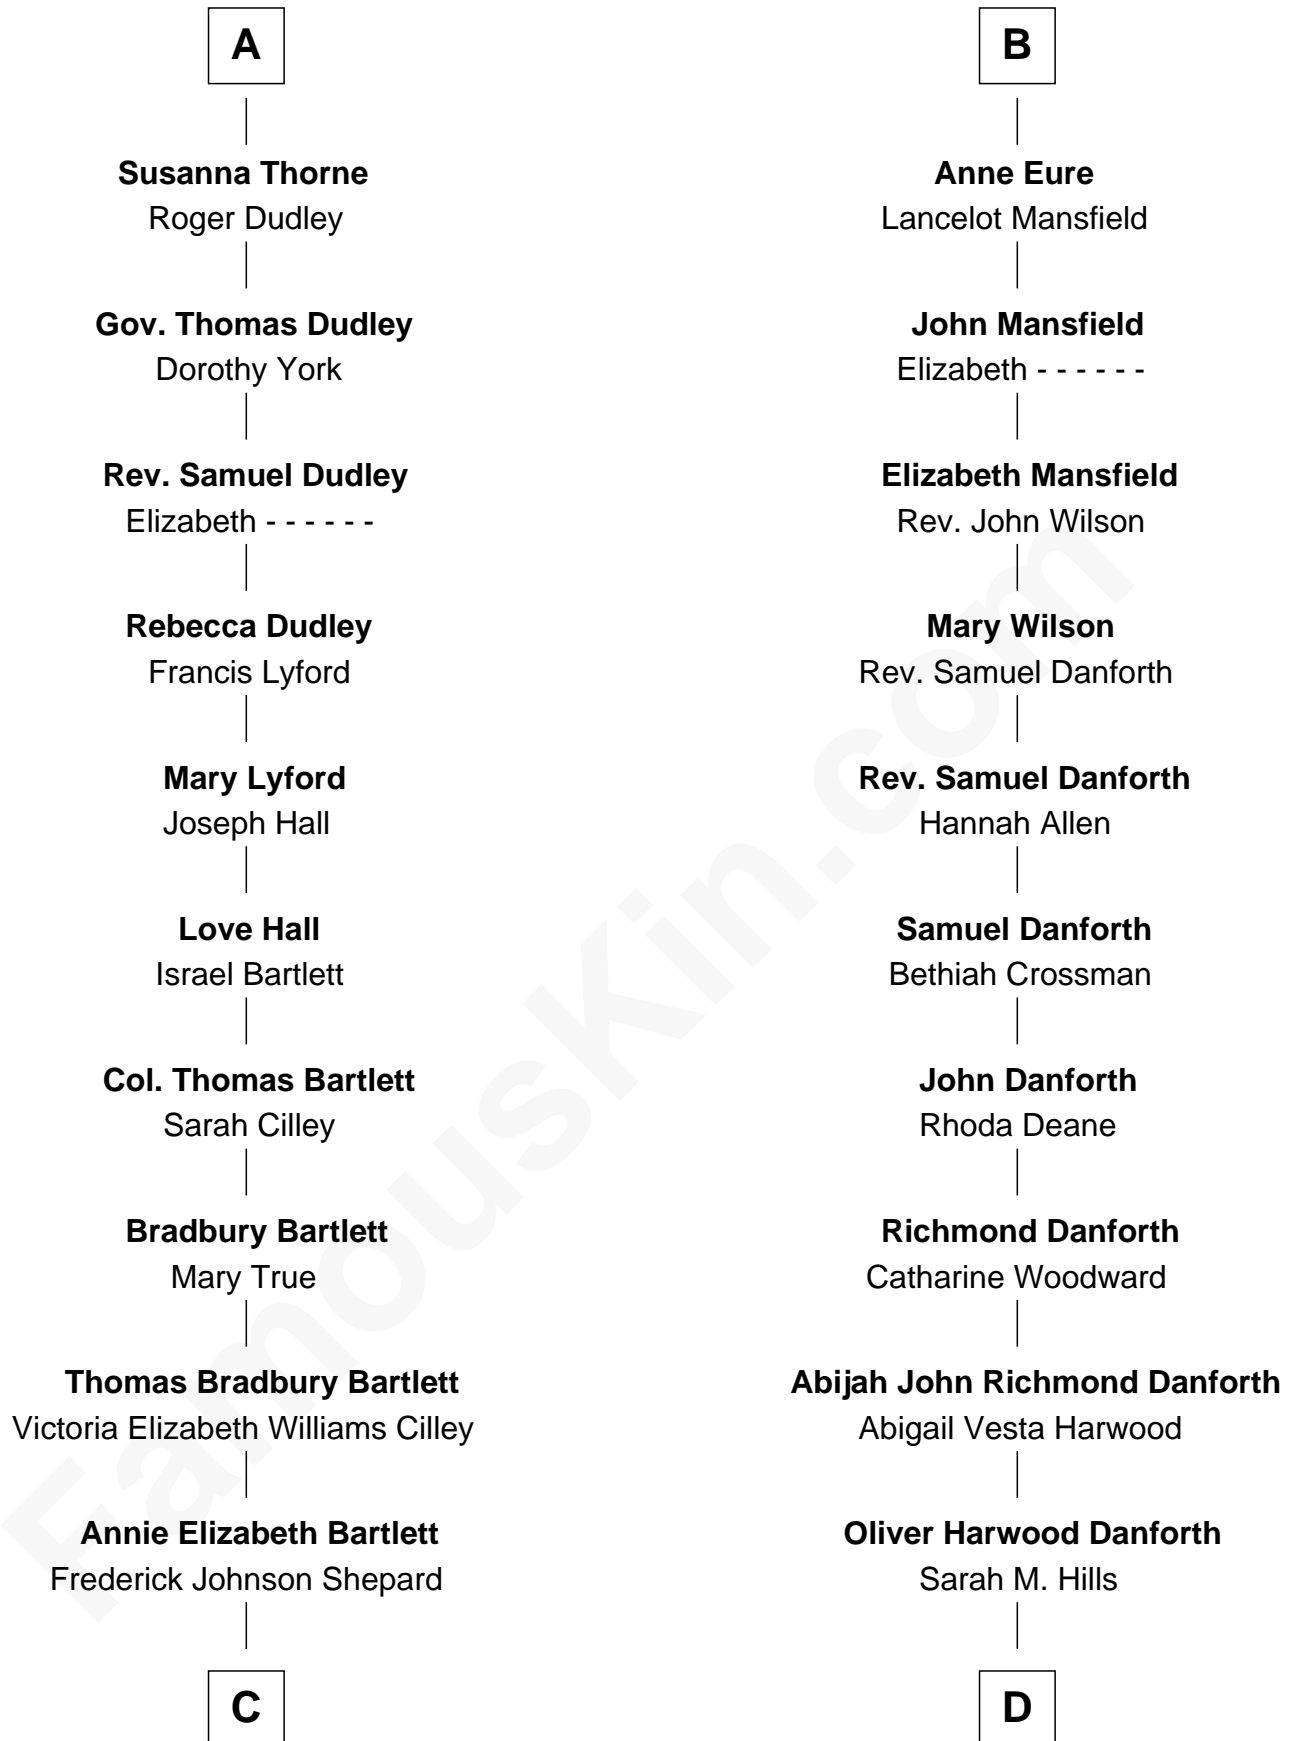

FamousKin.com Relationship Chart of

Alan Shepard

Mercury and Apollo Astronaut

18th cousin 2 times removed of

Zach Snyder

Filmmaker

Sir John Grey

Avice Marmion

C

Alan Bartlett Shepard
Pauline Renza Emerson

Alan Shepard
Mercury and Apollo Astronaut

D

Jennie Minerva Danforth
John Batchelder Manley

Helen Danforth Manley
Dr. Edgar Earl Reeves

Marsha Manley Reeves
Charles Edward Snyder