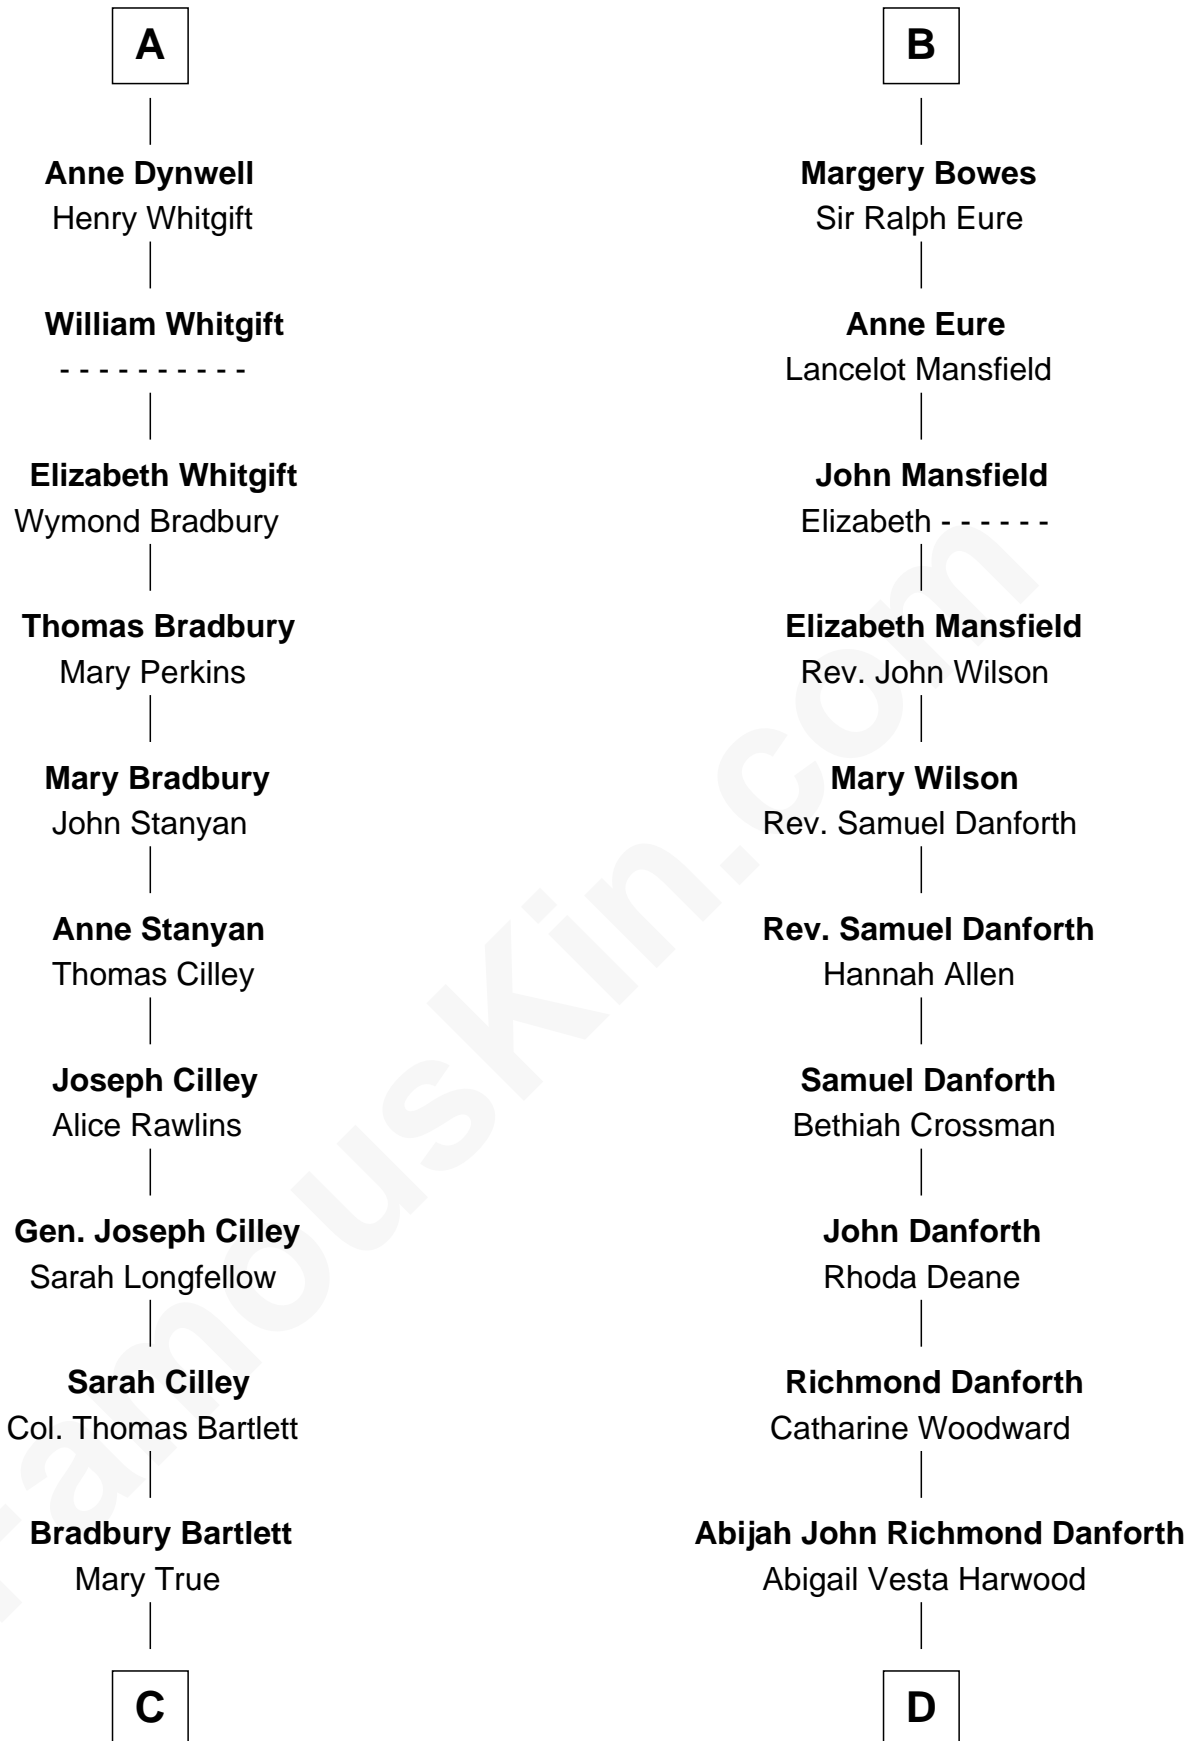

# FamousKin.com Relationship Chart of

**Alan Shepard**

*Mercury and Apollo Astronaut*

20th cousin 1 time removed of

**Zach Snyder**

*Filmmaker*

**Sir Geoffrey le Scrope**

Ivetta de Ros

Joan - - - - -

**Joan Scrope**

Henry Fitzhugh

**Henry FitzHugh**

Elizabeth Grey

**Sir William FitzHugh**

Margery Willoughby

**Maud FitzHugh**

Sir William Bowes

**Sir Ralph Bowes**

Margery Conyers

**Sir Ralph Bowes**

Elizabeth Clifford

**B**

**C**

**Thomas Bradbury Bartlett**  
Victoria Elizabeth Williams Cilley

**Annie Elizabeth Bartlett**  
Frederick Johnson Shepard

**Alan Bartlett Shepard**  
Pauline Renza Emerson

**Alan Shepard**  
*Mercury and Apollo Astronaut*

**D**

**Oliver Harwood Danforth**  
Sarah M. Hills