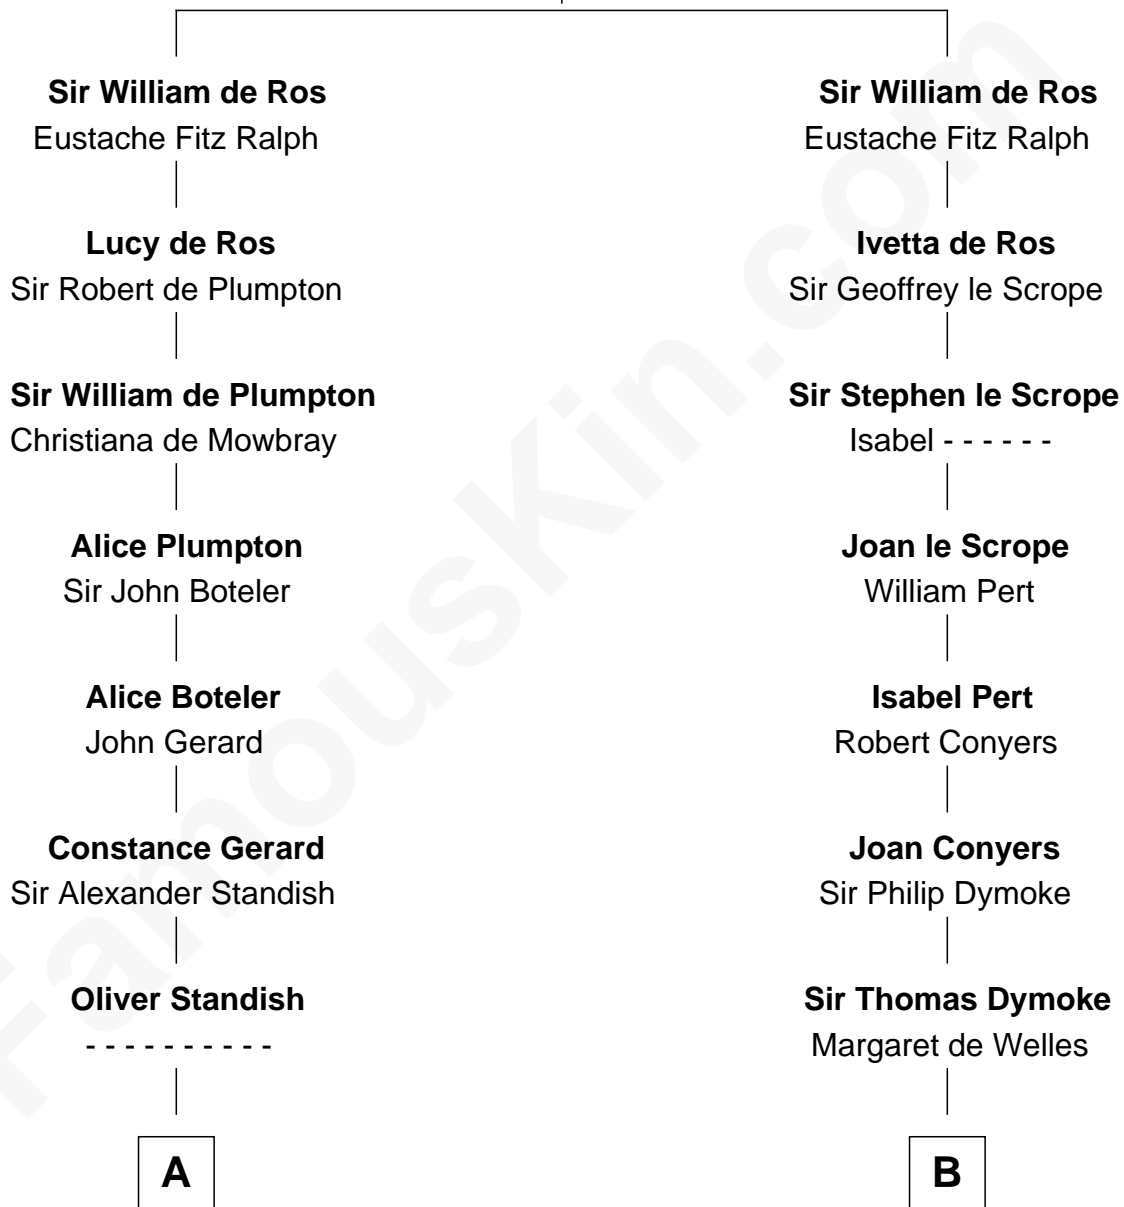

# FamousKin.com Relationship Chart of

**Alan Shepard**

*Mercury and Apollo Astronaut*

20th cousin 1 time removed of

**Robert Frost**

*Poet and Playwright*

**Sir William de Ros**

Lucy FitzPiers

**C**

**Abraham Emerson**

Mary Benley Eaton

**Charles Stillman Emerson**

Hannah Maria Emmons

**Charles Stillman Emerson**

Belle Winslow

**Pauline Renza Emerson**

Alan Bartlett Shepard

**Alan Shepard**

*Mercury and Apollo Astronaut*

**D**

**Samuel Abbott Frost**

Mary Blunt

**William Prescott Frost**

Judith Colcord