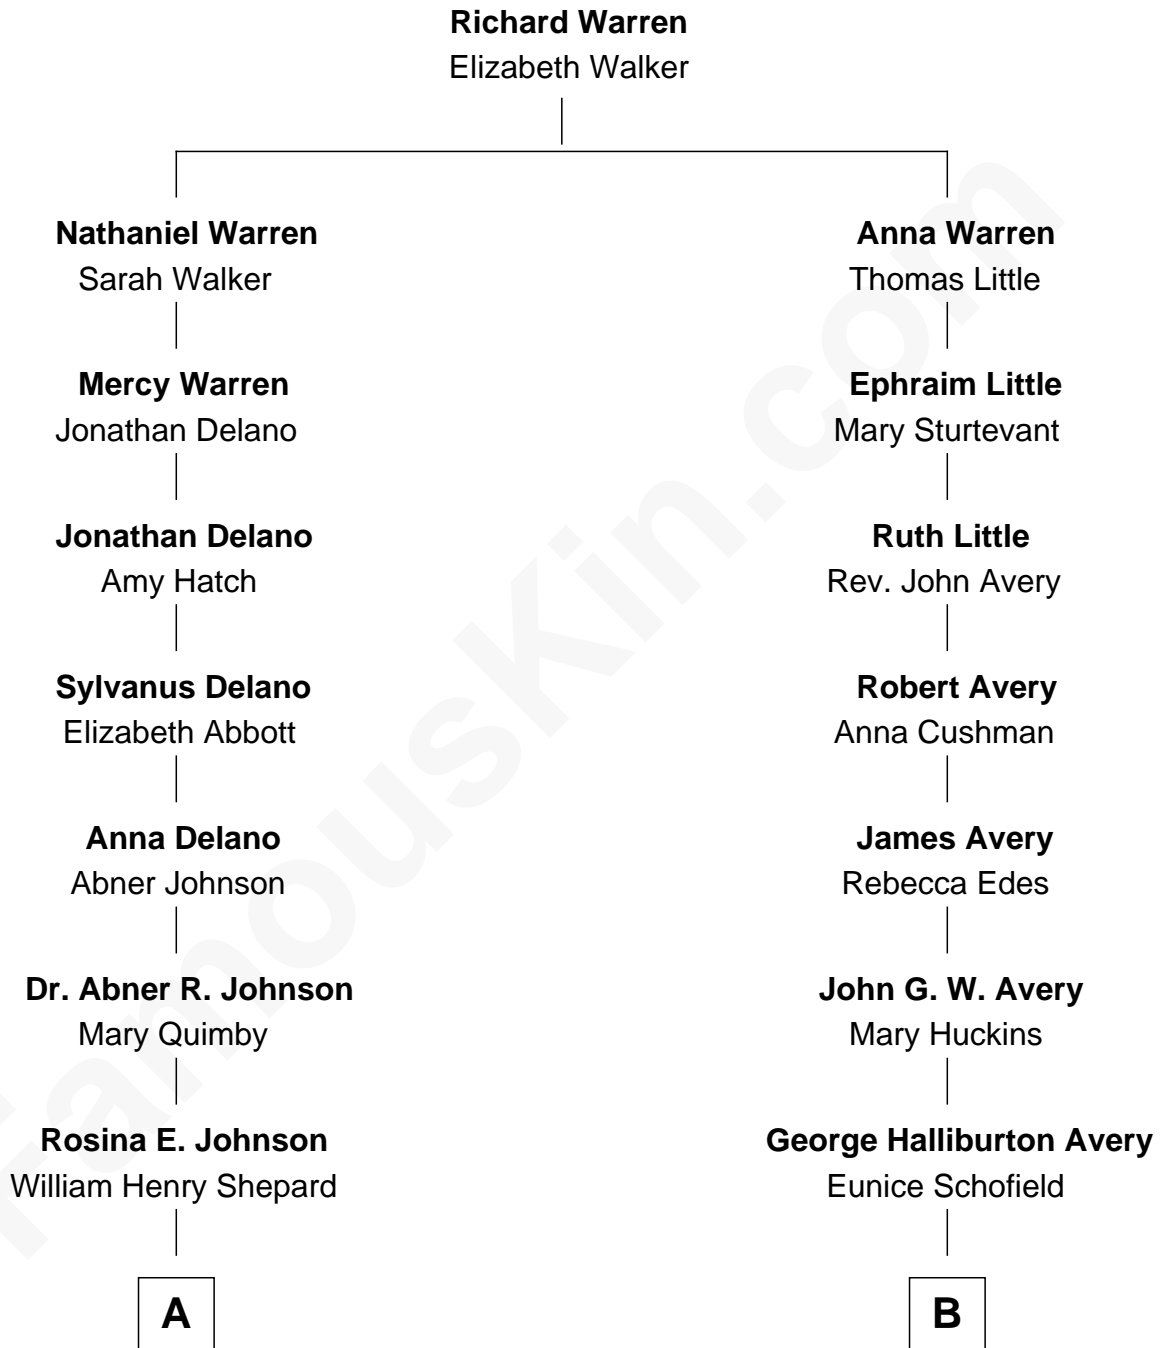

FamousKin.com Relationship Chart of

Alan Shepard

Mercury and Apollo Astronaut

8th cousin 1 time removed of

Myron H. Avery

Co-Founder, Appalachian Trail

A

Frederick Johnson Shepard

Annie Elizabeth Bartlett

Alan Bartlett Shepard

Pauline Renza Emerson

Alan Shepard

Mercury and Apollo Astronaut

B

George Haliburton Avery

Myra Evelyn Bither

Myron H. Avery

Co-Founder, Appalachian Trail

FamousKin.com