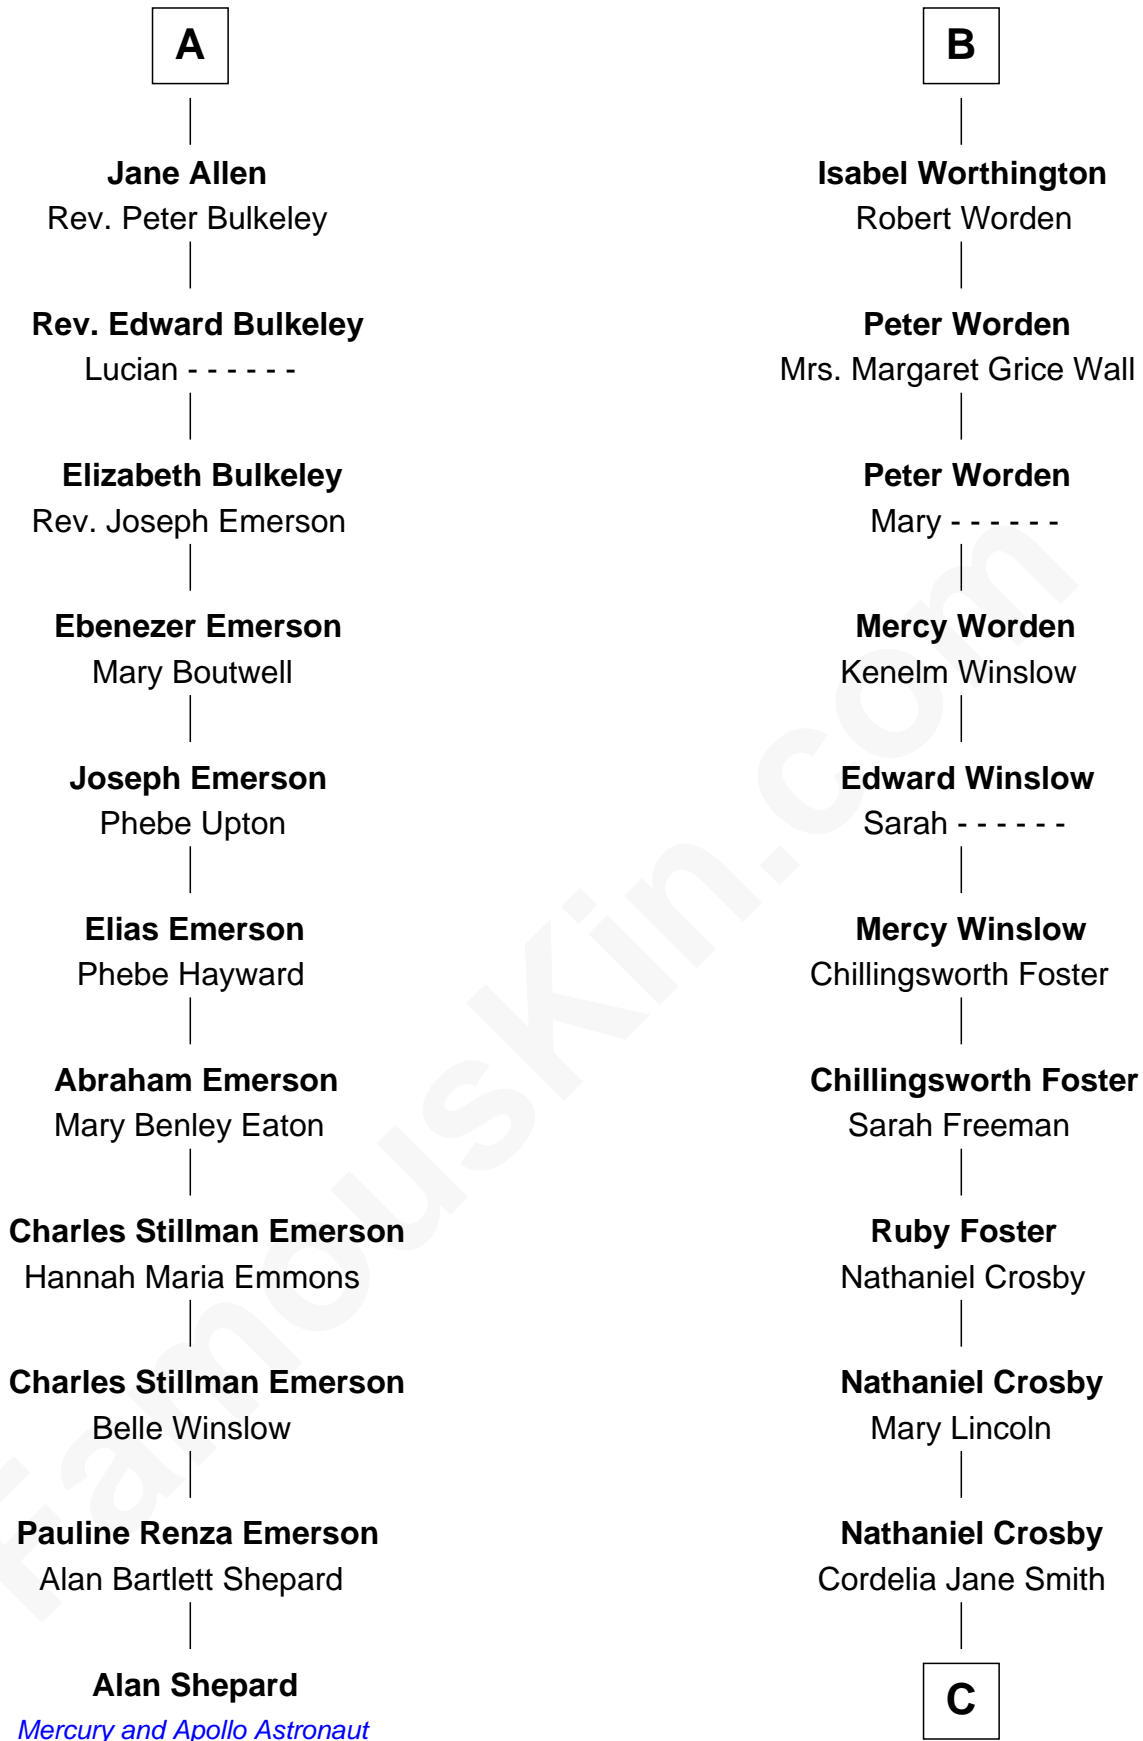

FamousKin.com Relationship Chart of

Alan Shepard

Mercury and Apollo Astronaut

17th cousin 1 time removed of

Bing Crosby

Singer and Movie Actor

C

|
Harry Lincoln Crosby

Catherine Harrigan

|
Bing Crosby

Singer and Movie Actor

FamousKin.com