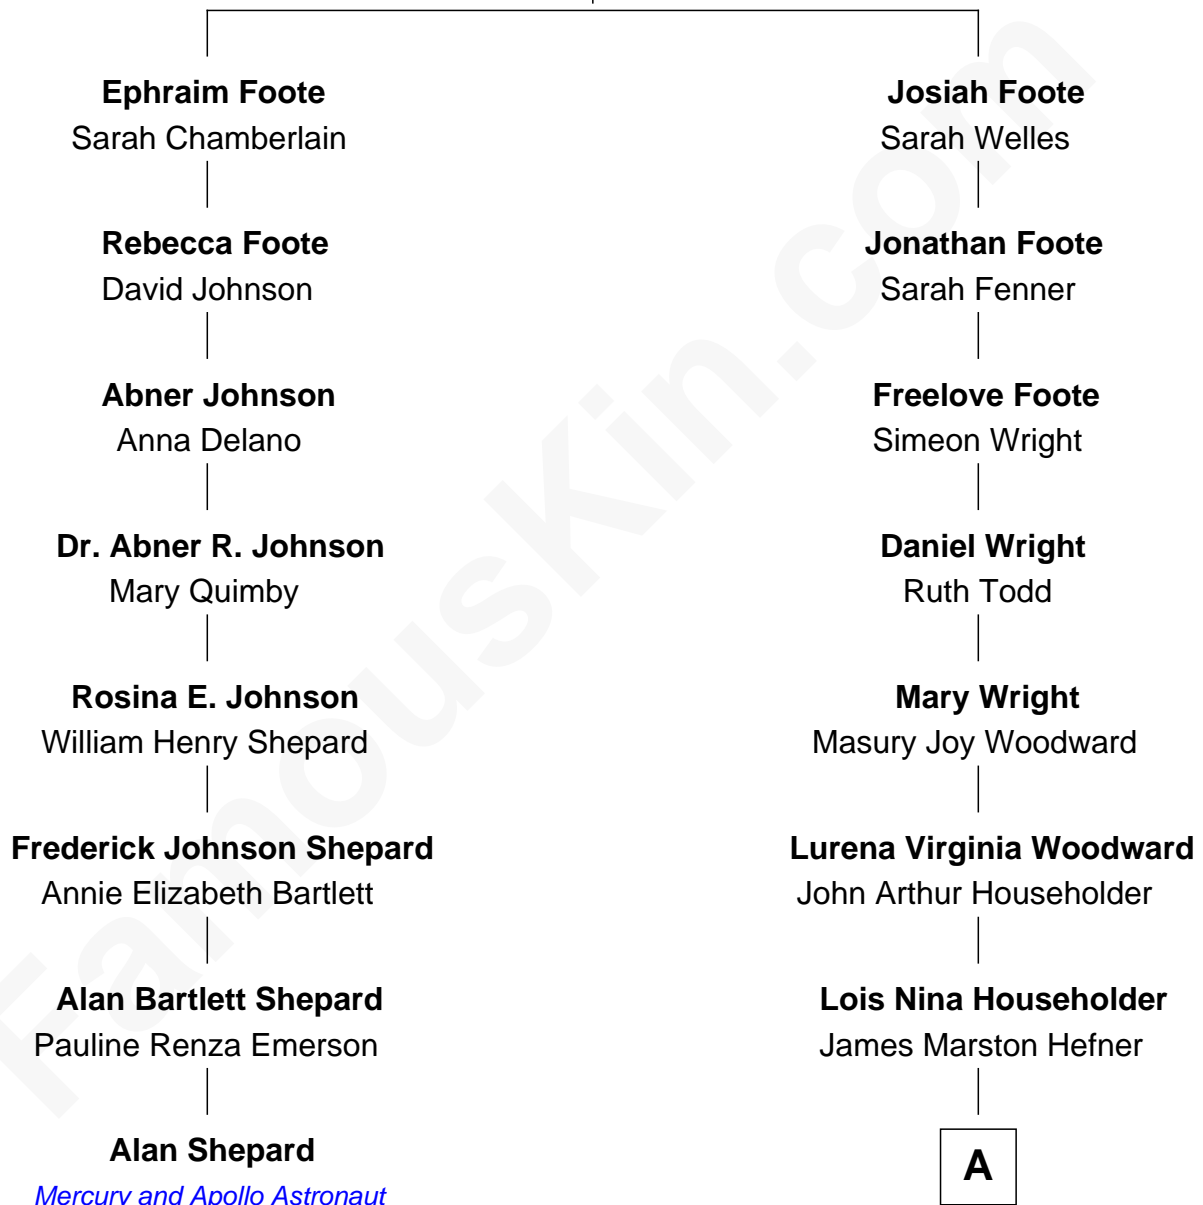

FamousKin.com Relationship Chart of

Alan Shepard

Mercury and Apollo Astronaut

7th cousin 1 time removed of

Hugh Hefner

Founder of Playboy Magazine

Nathaniel Foote

Margaret Bliss

A

Glenn Lucius Hefner
Grace Caroline Swanson

Hugh Hefner
Founder of Playboy Magazine

FamousKin.com