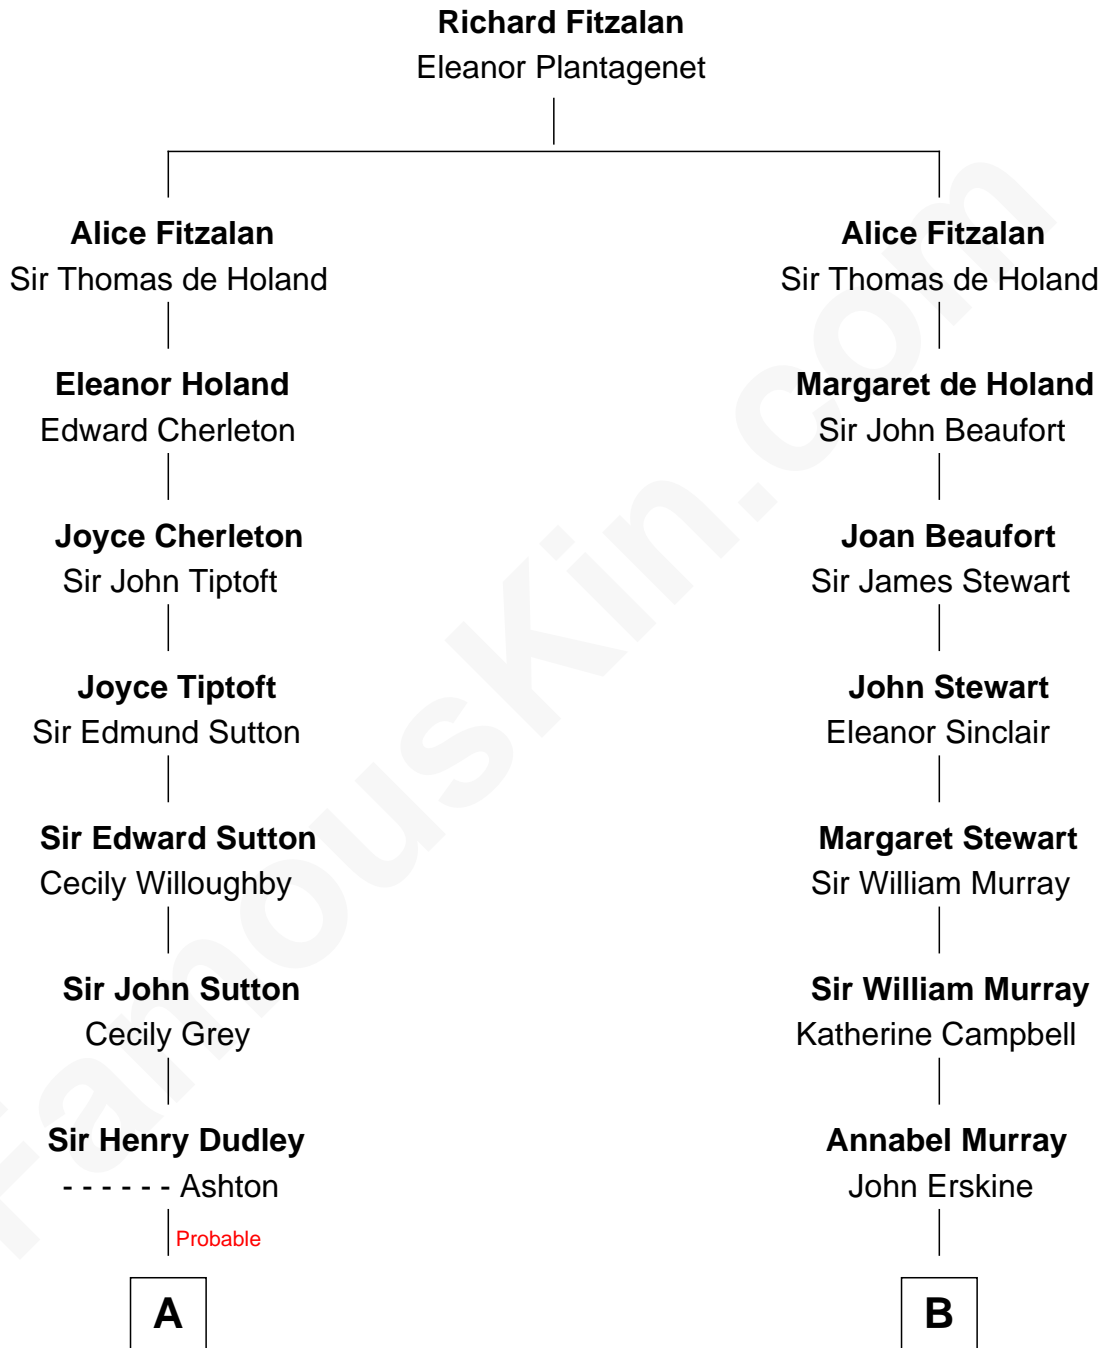

FamousKin.com

Relationship Chart of

Alan Shepard

Mercury and Apollo Astronaut

11th cousin 7 times removed of

Major John Pitcairn

British Commander at Battle of Lexington

C

—
Alan Bartlett Shepard
Pauline Renza Emerson

—
Alan Shepard
Mercury and Apollo Astronaut

FamousKin.com