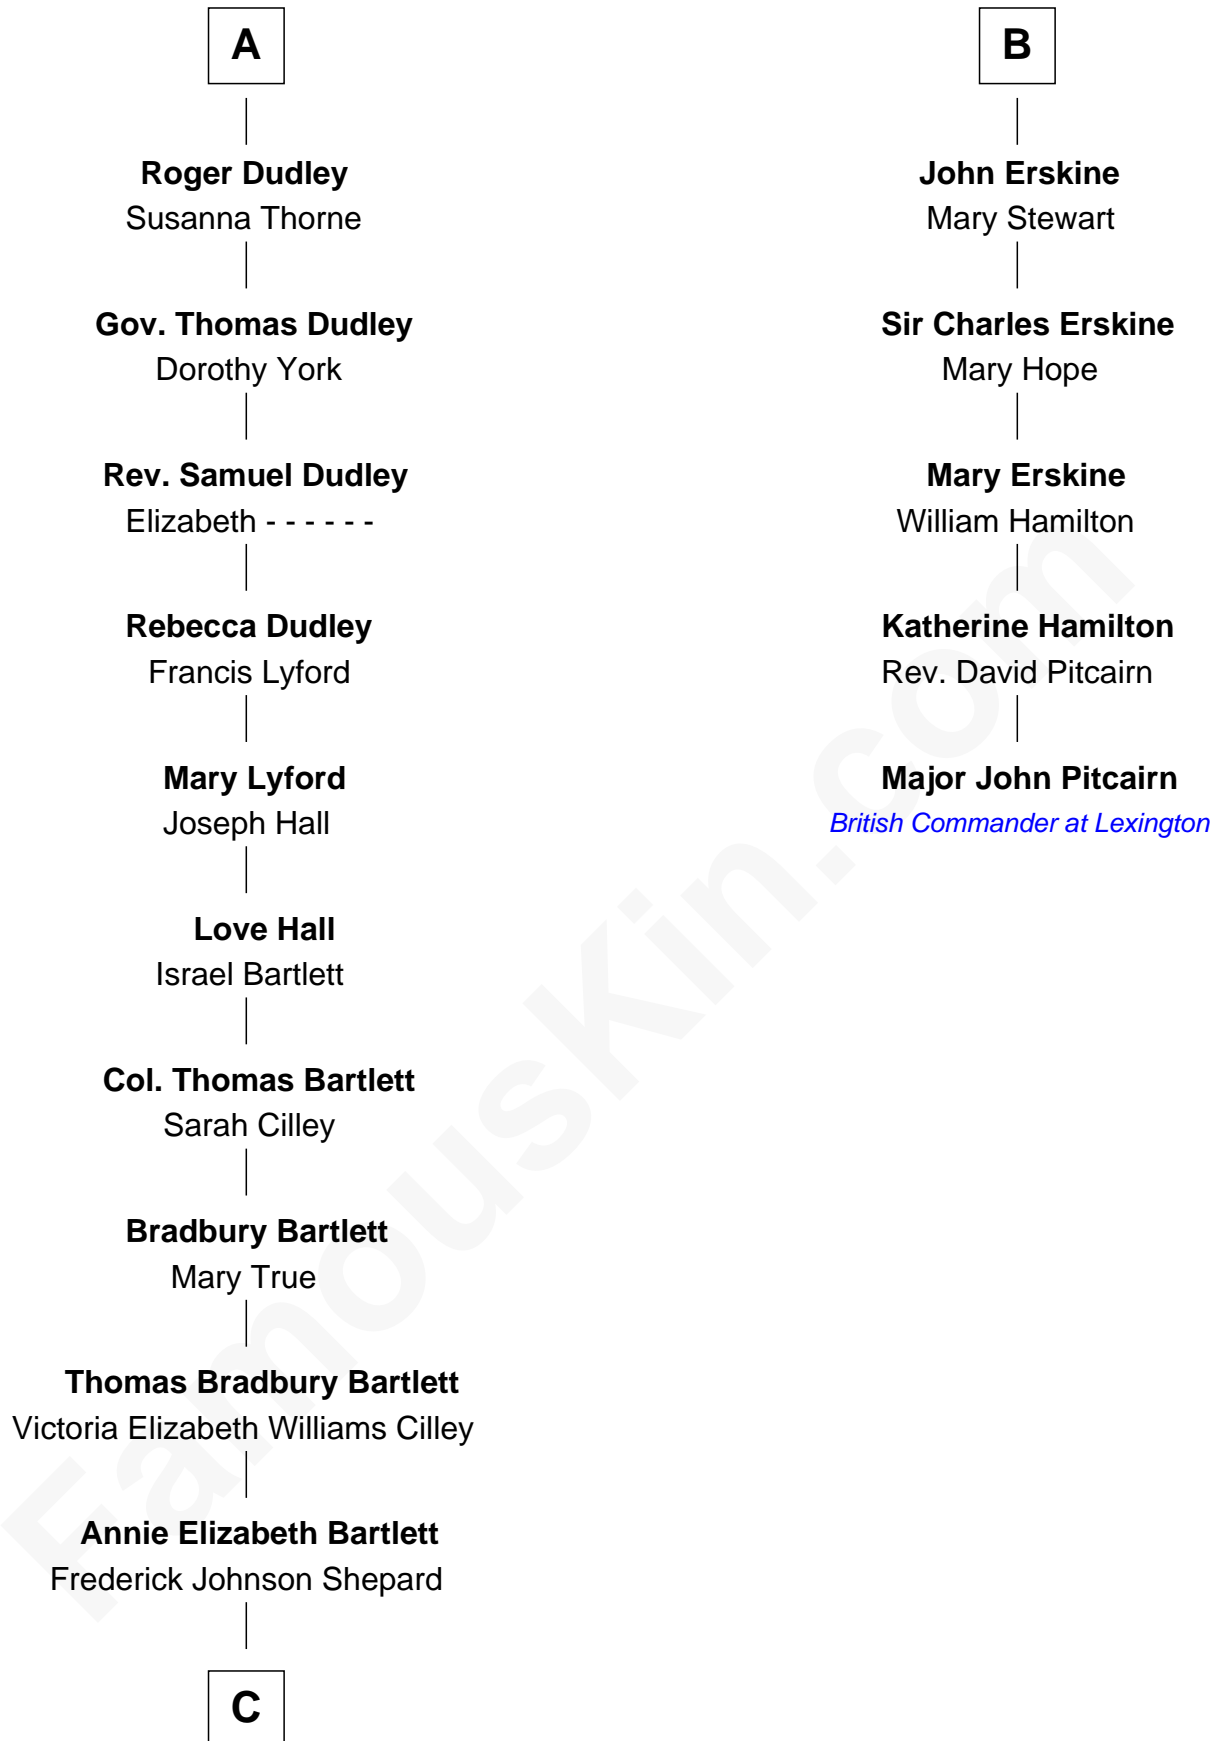

FamousKin.com

Relationship Chart of

Alan Shepard

Mercury and Apollo Astronaut

11th cousin 7 times removed of

Major John Pitcairn

British Commander at Battle of Lexington

C

—
Alan Bartlett Shepard
Pauline Renza Emerson

—
Alan Shepard
Mercury and Apollo Astronaut

FamousKin.com