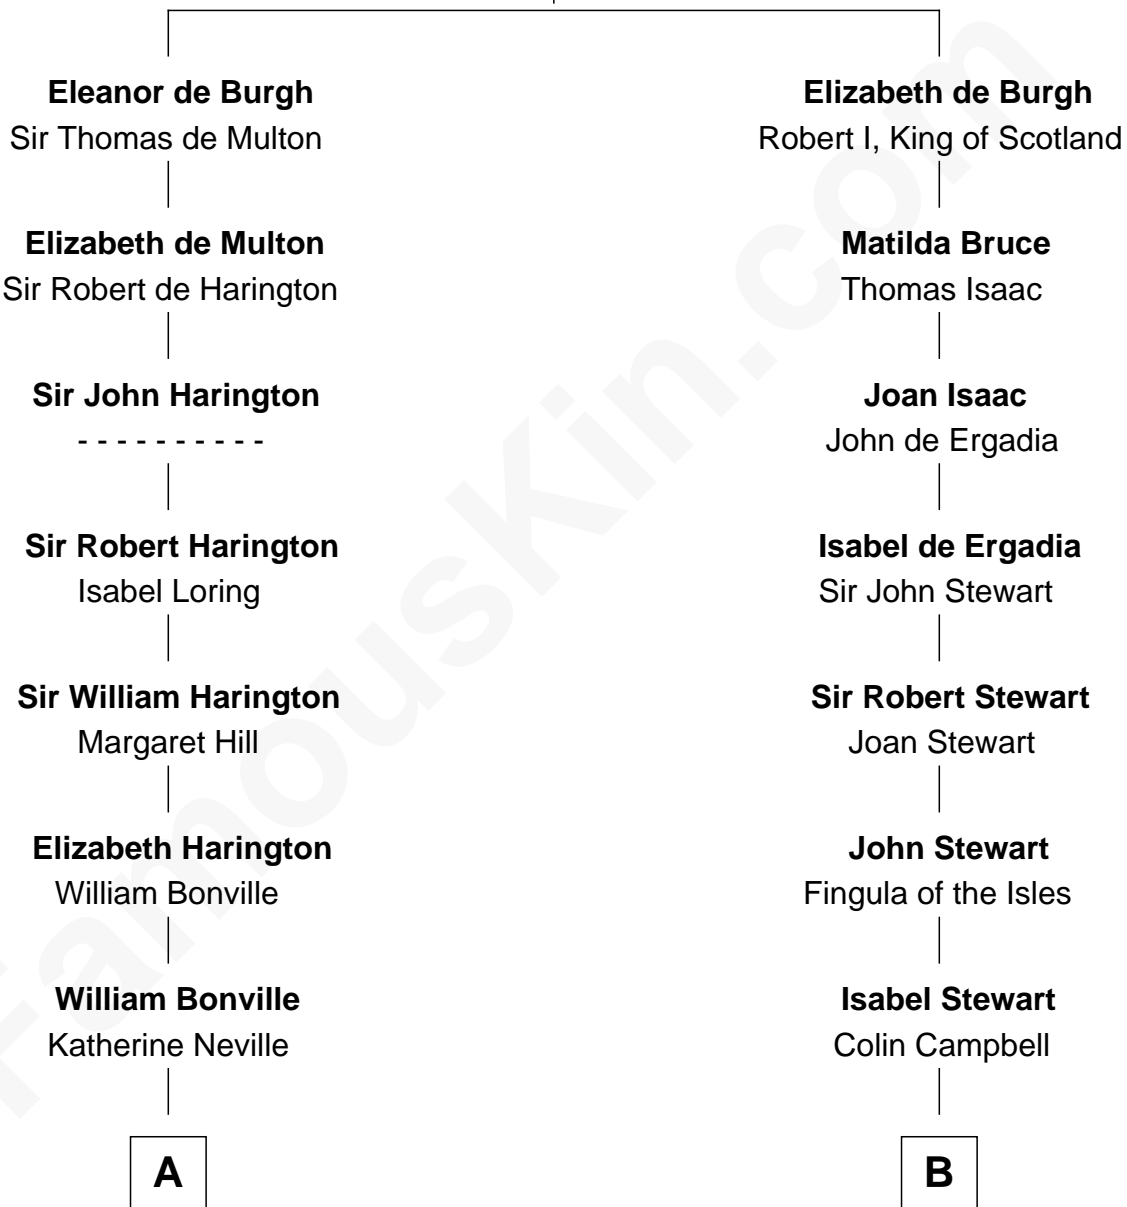

FamousKin.com

Relationship Chart of

Alan Shepard

Mercury and Apollo Astronaut

14th cousin 7 times removed of

Major John Pitcairn

British Commander at Battle of Lexington

Sir Richard de Burgh

Margaret - - - - -

C

—
Bradbury Bartlett

Mary True

—
Thomas Bradbury Bartlett

Victoria Elizabeth Williams Cilley

—
Annie Elizabeth Bartlett

Frederick Johnson Shepard

—
Alan Bartlett Shepard

Pauline Renza Emerson

—
Alan Shepard

Mercury and Apollo Astronaut

FamousKin.com