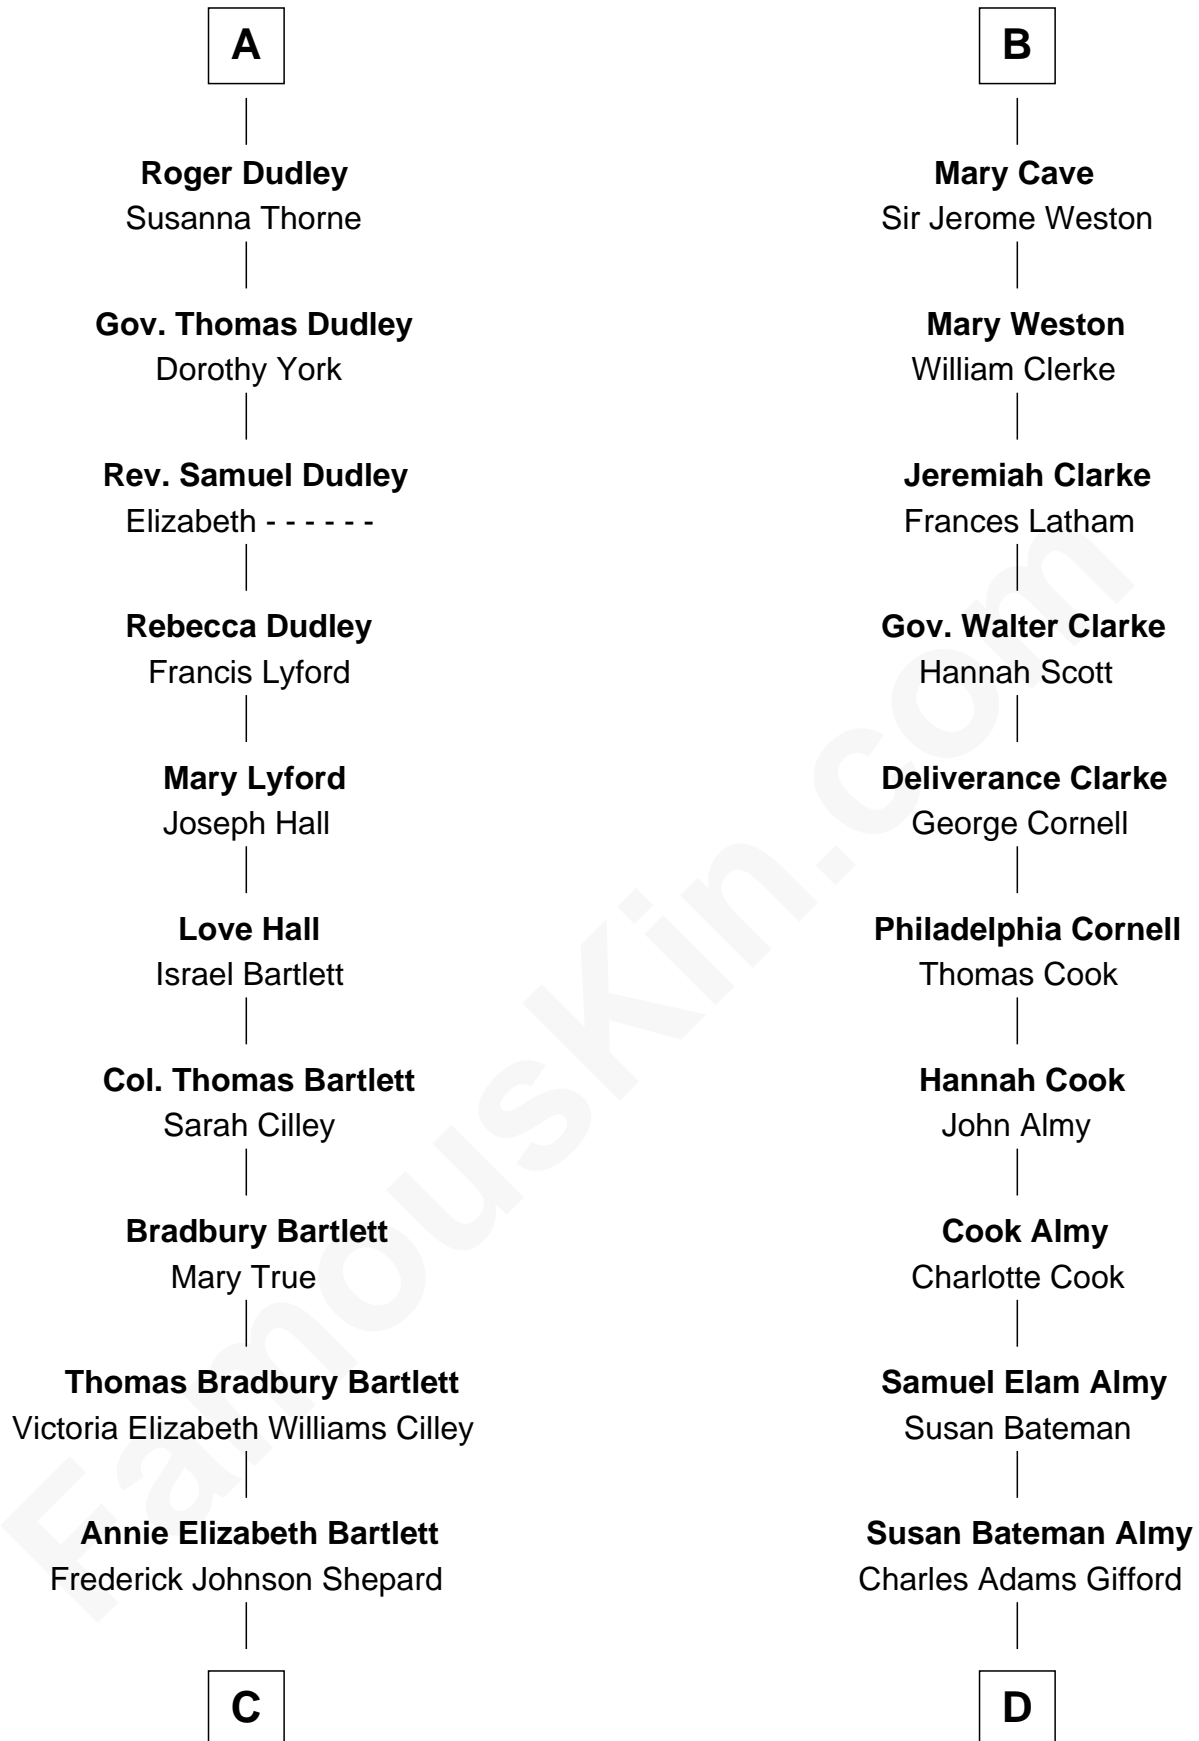

FamousKin.com Relationship Chart of

Alan Shepard

Mercury and Apollo Astronaut

18th cousin 1 time removed of

Marilyn Monroe

Actress, Model, and Singer

Sir Reynold de Grey

Eleanor le Strange

Elizabeth Boteler

Thomas Lovett

Thomas Lovett

Anne Danvers

Elizabeth Lovett

Anthony Cave

B

C

Alan Bartlett Shepard
Pauline Renza Emerson

Alan Shepard
Mercury and Apollo Astronaut

D

Frederick Almy Gifford
Elizabeth Easton Tennant

Charles Stanley Gifford
Gladys Pearl Monroe

Marilyn Monroe
Actress, Model, and Singer