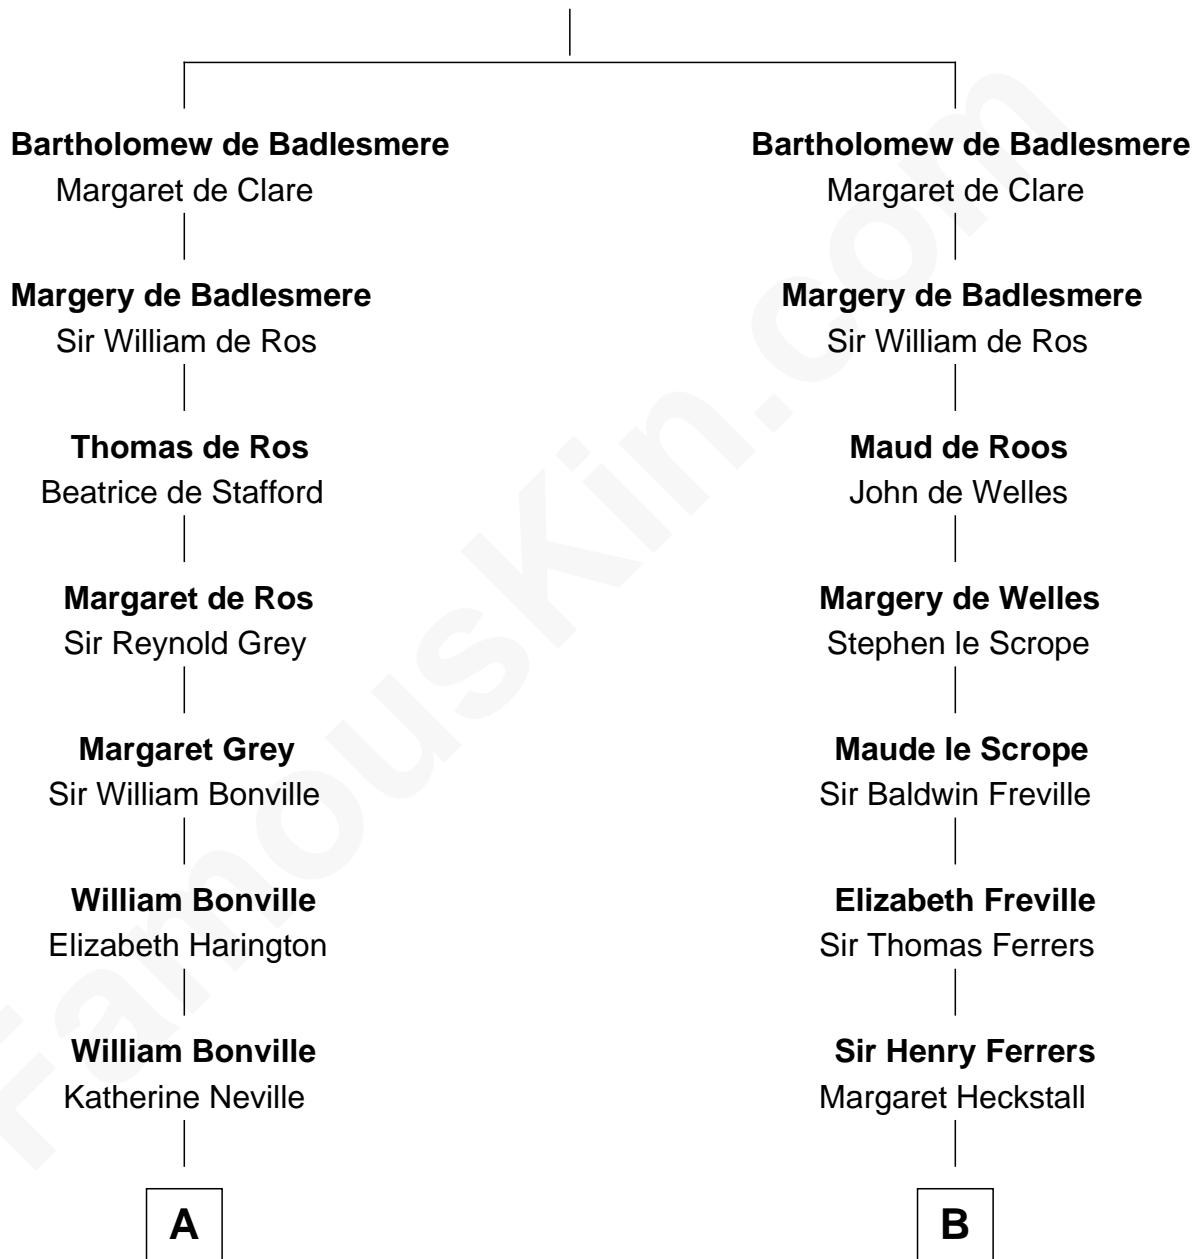

FamousKin.com Relationship Chart of

Alan Shepard

Mercury and Apollo Astronaut

21st cousin of

Marilyn Monroe

Actress, Model, and Singer

Gunselm de Badlesmere

C

Bradbury Bartlett

Mary True

Thomas Bradbury Bartlett

Victoria Elizabeth Williams Cilley

Annie Elizabeth Bartlett

Frederick Johnson Shepard

Alan Bartlett Shepard

Pauline Renza Emerson

Alan Shepard

Mercury and Apollo Astronaut

D

Samuel Elam Almy

Susan Bateman

Susan Bateman Almy

Charles Adams Gifford

Frederick Almy Gifford

Elizabeth Easton Tennant

Charles Stanley Gifford

Gladys Pearl Monroe

Marilyn Monroe

Actress, Model, and Singer