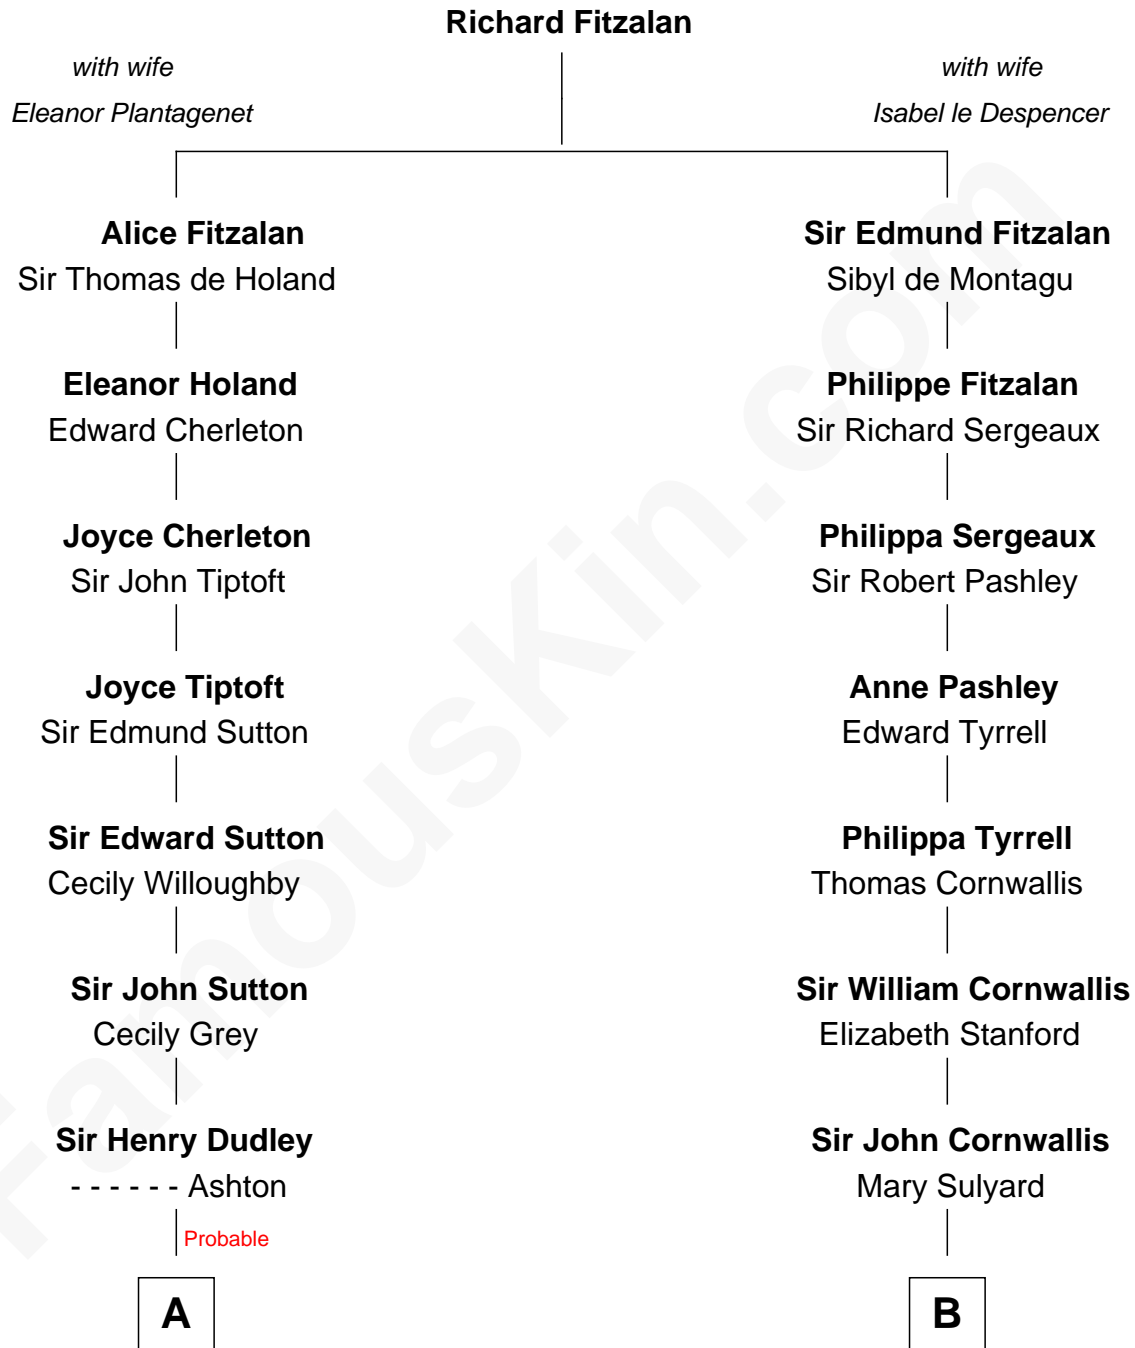

FamousKin.com

Relationship Chart of

Alan Shepard

Mercury and Apollo Astronaut

18th cousin 2 times removed of

Marilyn Monroe

Actress, Model, and Singer

C

Alan Bartlett Shepard
Pauline Renza Emerson

Alan Shepard
Mercury and Apollo Astronaut

D

Elizabeth Cutting Easton
William Congdon Tennant

Elizabeth Easton Tennant
Frederick Almy Gifford

Charles Stanley Gifford
Gladys Pearl Monroe

Marilyn Monroe
Actress, Model, and Singer