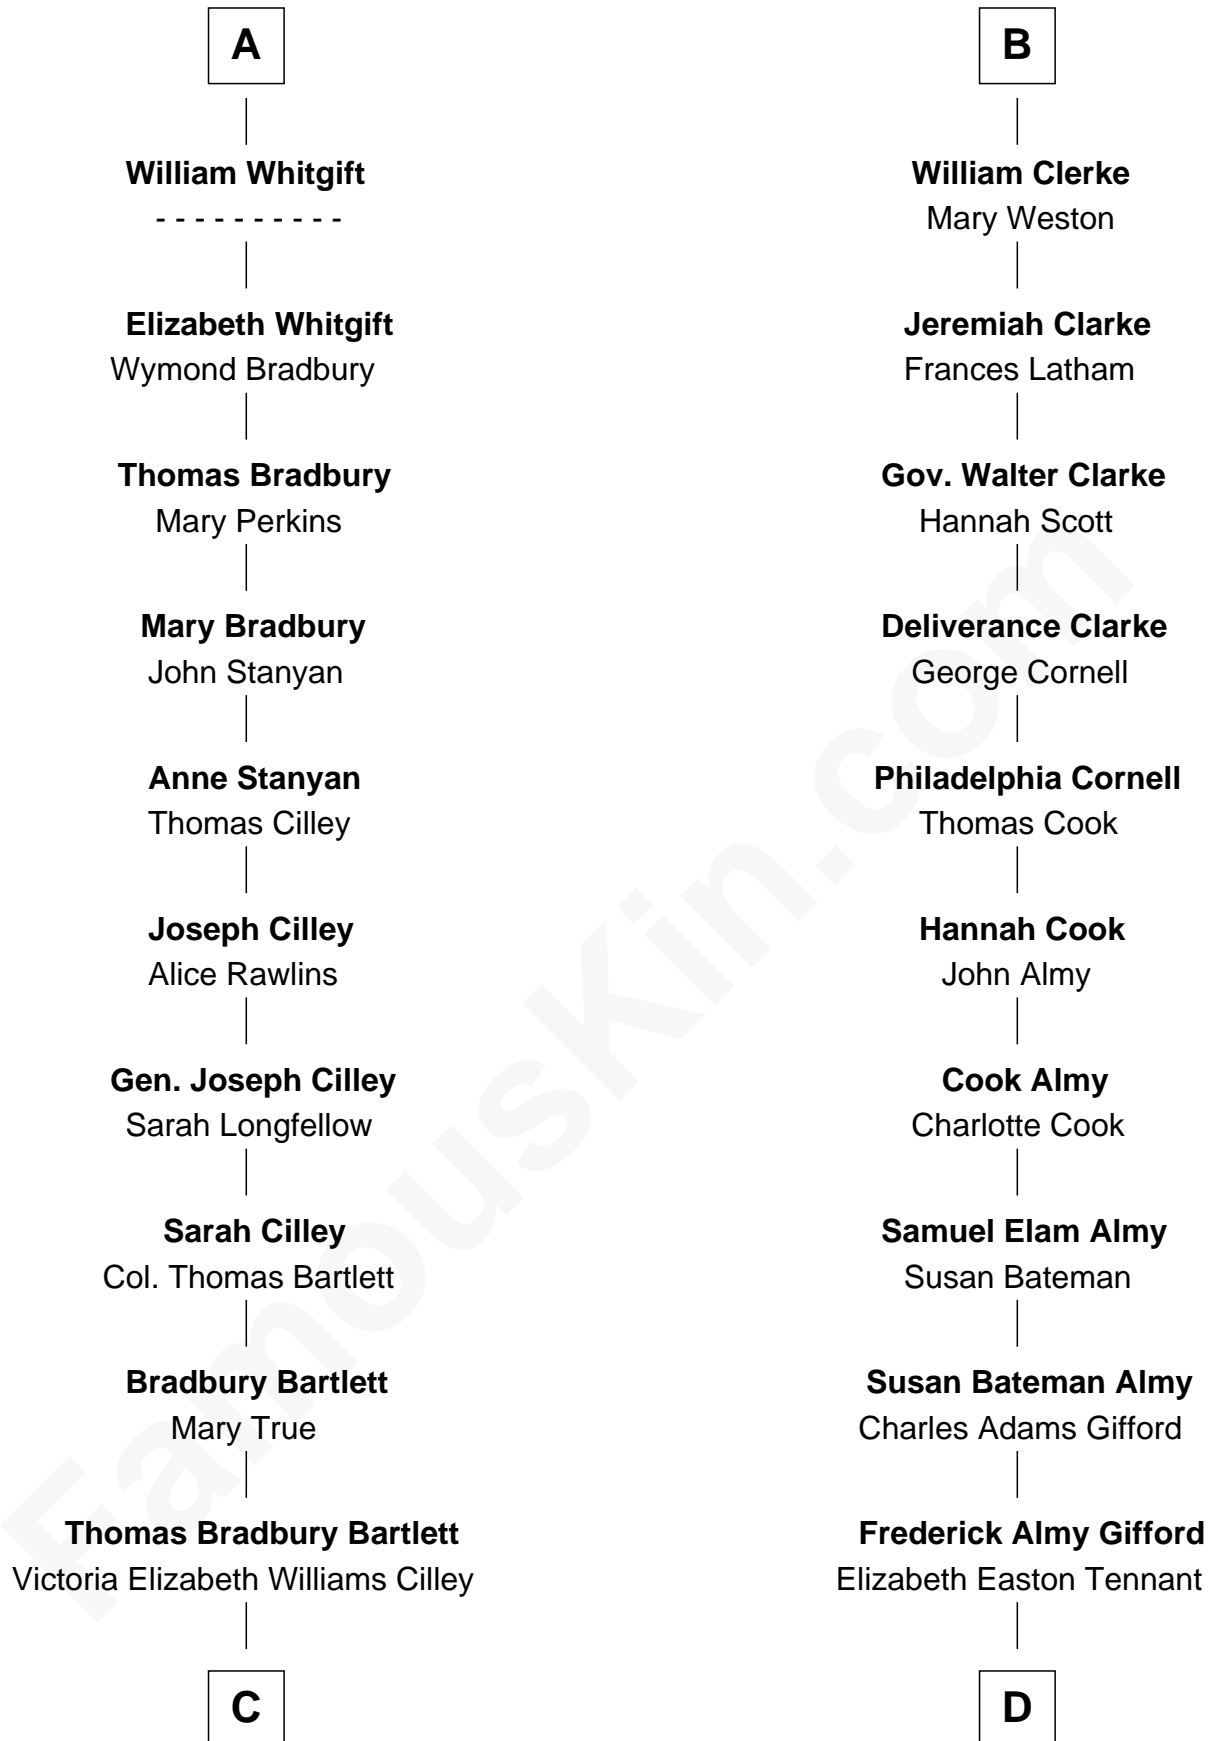

# FamousKin.com Relationship Chart of

**Alan Shepard**

*Mercury and Apollo Astronaut*

18th cousin 1 time removed of

**Marilyn Monroe**

*Actress, Model, and Singer*

**John de Welles**

Maud de Roos

**John de Welles**  
Eleanor de Mowbray

**Eudo de Welles**  
Maud de Greystoke

**Sir Lionel de Welles**  
Joan de Waterton

**Margaret de Welles**  
Sir Thomas Dymoke

**Jane Dymoke**  
John Fulnetby

**Katherine Fulnetby**  
William Dynwell

**Anne Dynwell**  
Henry Whitgift

**A**

**Margery de Welles**  
Stephen le Scrope

**Maude le Scrope**  
Sir Baldwin Freville

**Elizabeth Freville**  
Sir Thomas Ferrers

**Sir Henry Ferrers**  
Margaret Heckstall

**Elizabeth Ferrers**  
James Clerke

**George Clerke**  
Elizabeth Wilsford

**James Clerke**  
Mary Saxby

**B**

**C**

**Annie Elizabeth Bartlett**  
Frederick Johnson Shepard

**Alan Bartlett Shepard**  
Pauline Renza Emerson