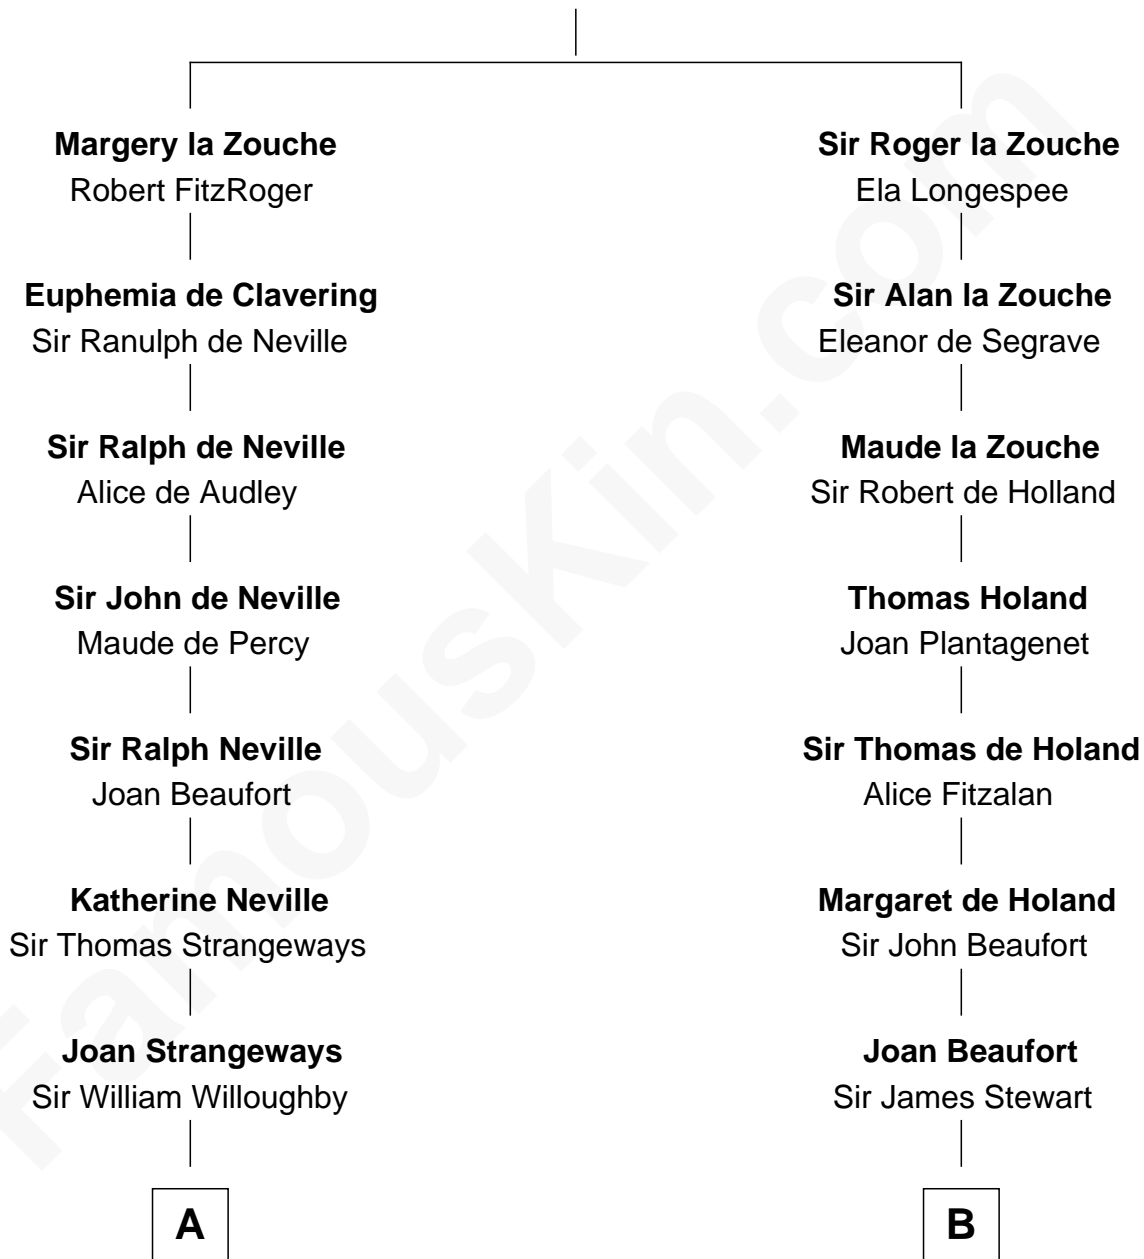

FamousKin.com

Relationship Chart of

Alan Shepard

Mercury and Apollo Astronaut

19th cousin 2 times removed of

Noel Coward

Playwright, Actor, and Songwriter

Alan la Zouche

Ellen de Quincy

C

Bradbury Bartlett

Mary True

Thomas Bradbury Bartlett

Victoria Elizabeth Williams Cilley

Annie Elizabeth Bartlett

Frederick Johnson Shepard

Alan Bartlett Shepard

Pauline Renza Emerson

Alan Shepard

Mercury and Apollo Astronaut

D

Henry Gordon Veitch

Mary Kathleen Synch

Violet Agnes Veitch