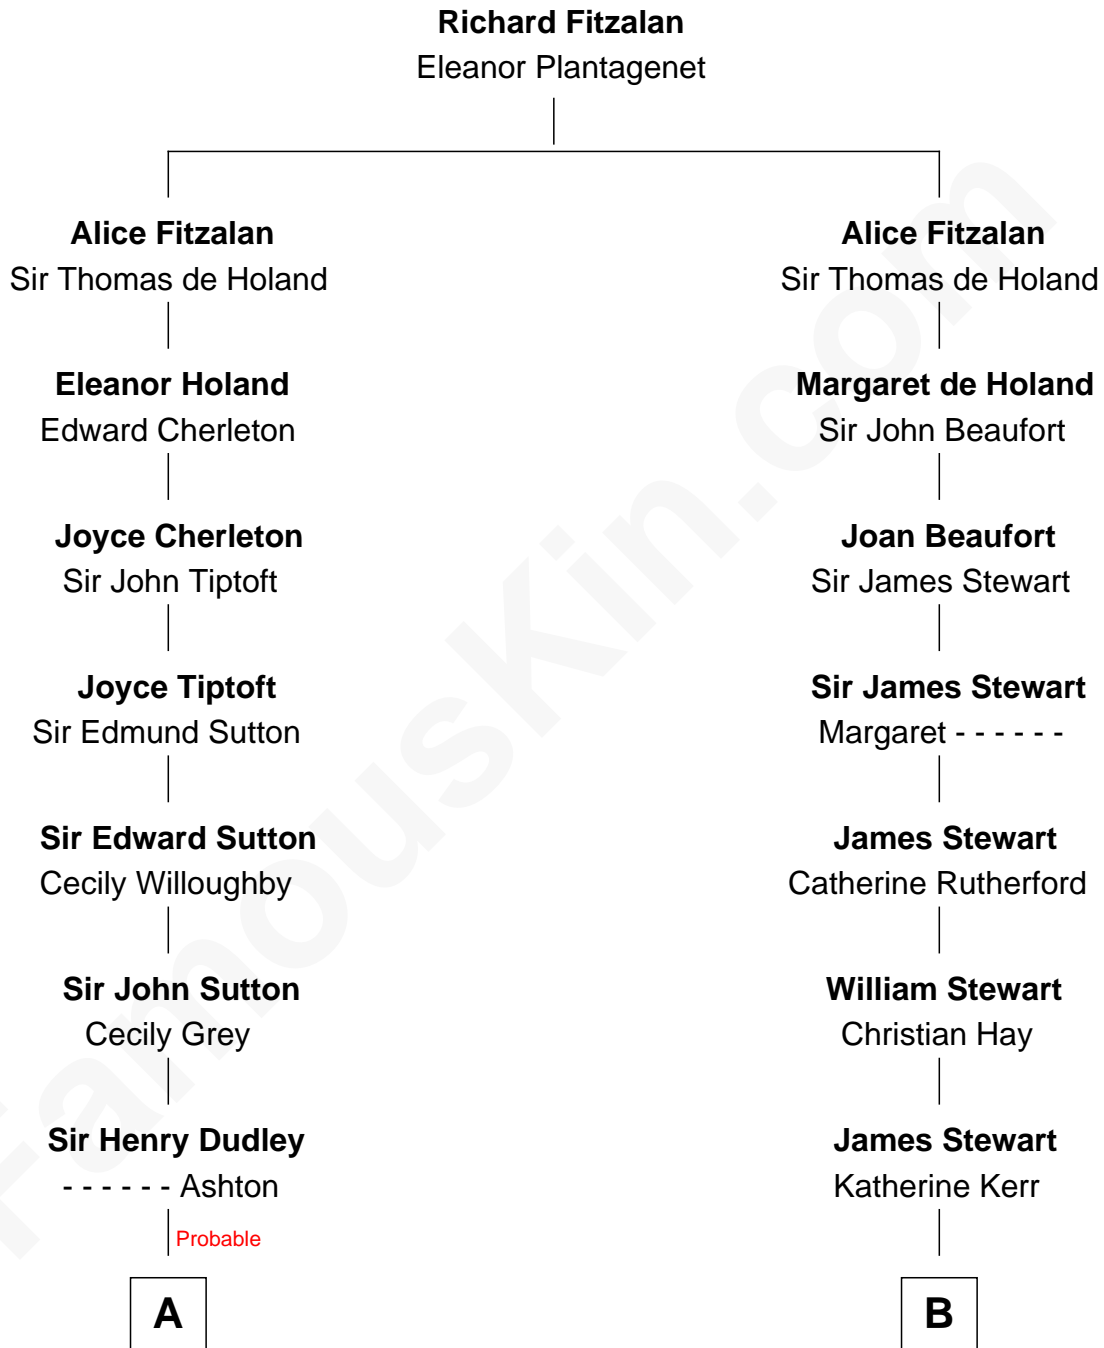

FamousKin.com

Relationship Chart of

Alan Shepard

Mercury and Apollo Astronaut

15th cousin 3 times removed of

Noel Coward

Playwright, Actor, and Songwriter

C

—
Alan Bartlett Shepard
Pauline Renza Emerson

—
Alan Shepard
Mercury and Apollo Astronaut

FamousKin.com