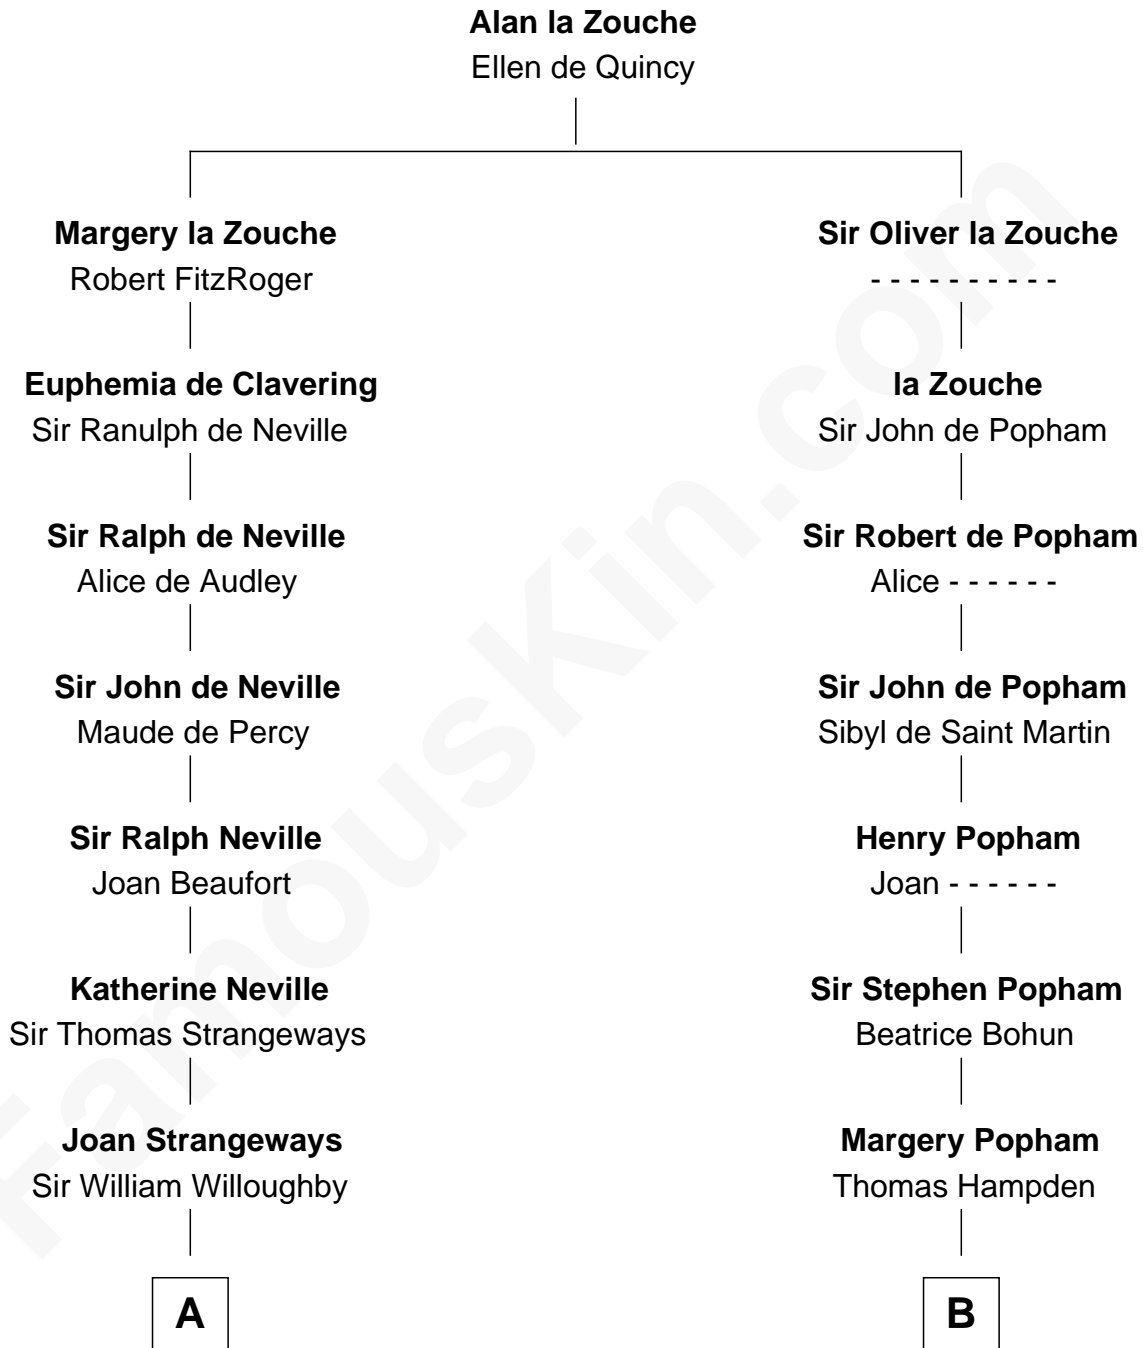

FamousKin.com Relationship Chart of

Alan Shepard

Mercury and Apollo Astronaut

12th cousin 9 times removed of

Edmund Waller

English Poet and Politician

C

—
Bradbury Bartlett

Mary True

—
Thomas Bradbury Bartlett

Victoria Elizabeth Williams Cilley

—
Annie Elizabeth Bartlett

Frederick Johnson Shepard

—
Alan Bartlett Shepard

Pauline Renza Emerson

—
Alan Shepard

Mercury and Apollo Astronaut

FamousKin.com