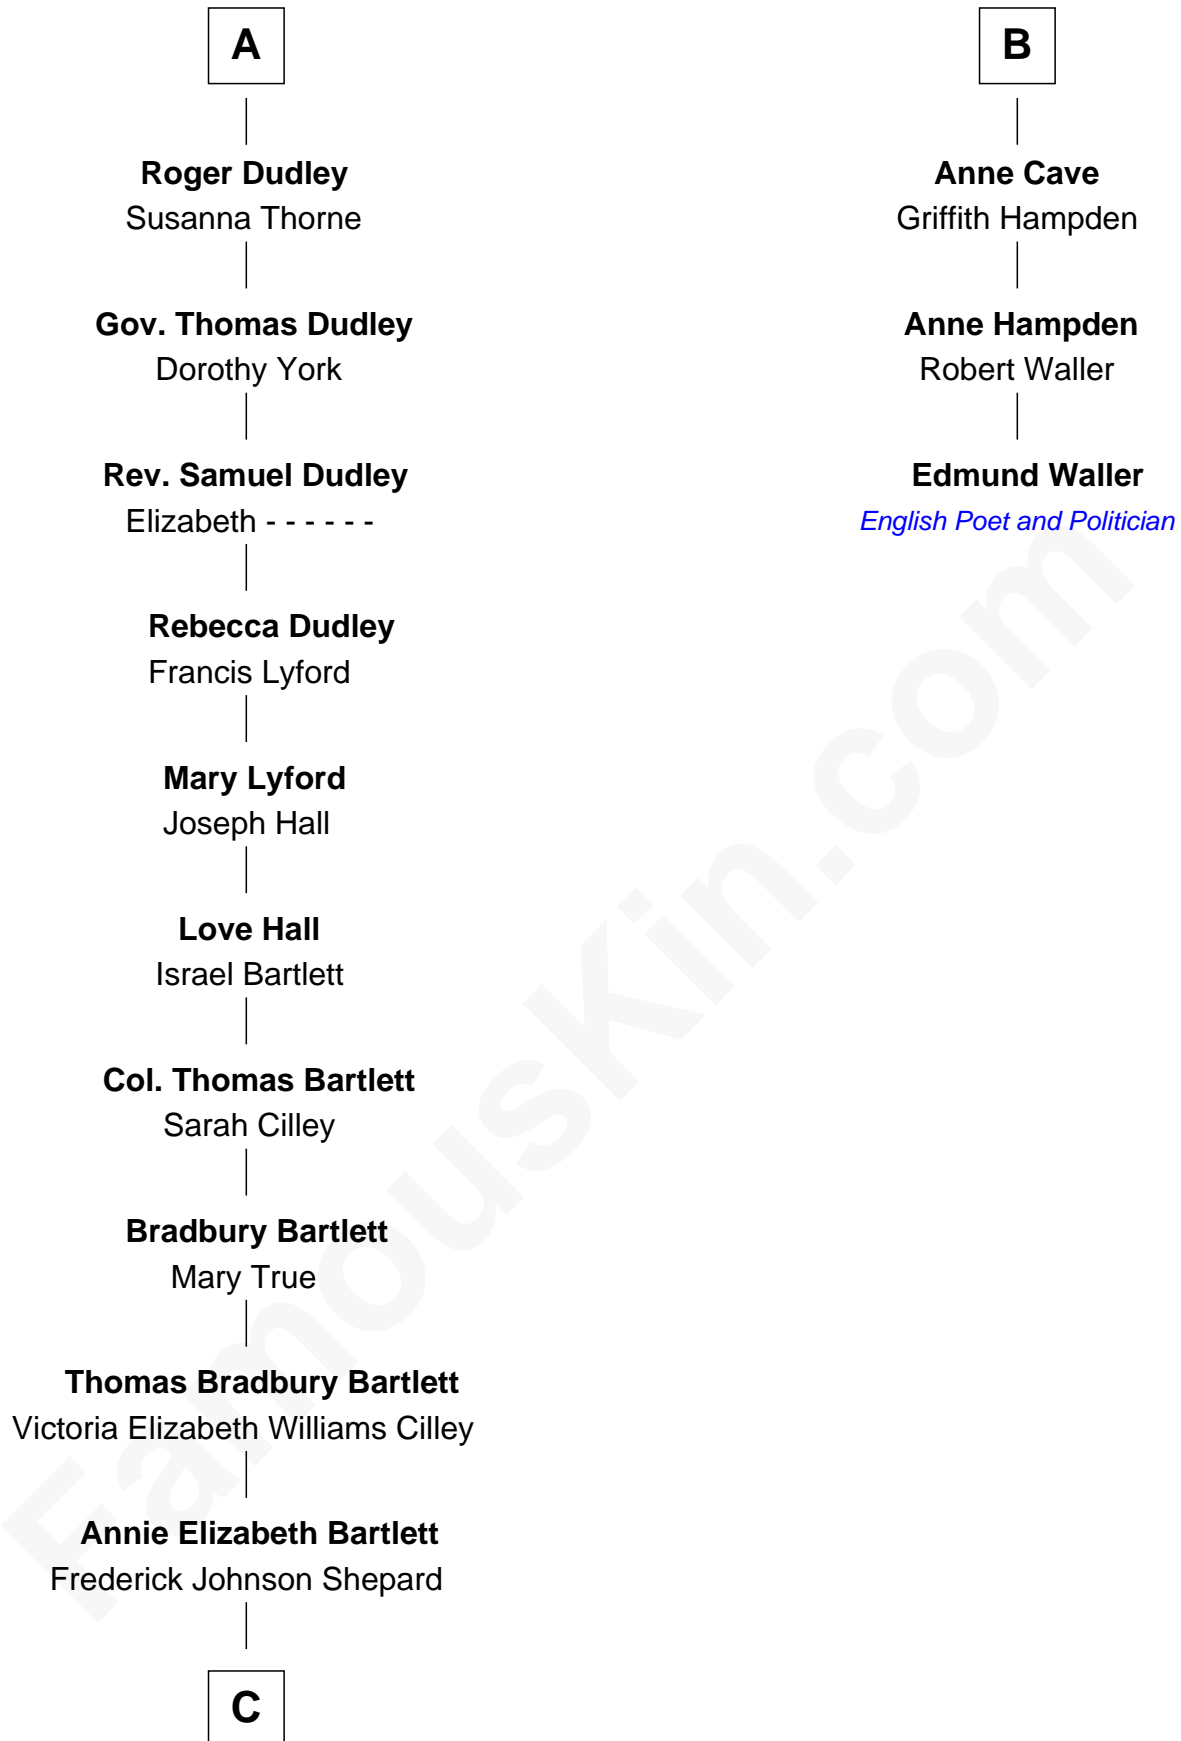

FamousKin.com Relationship Chart of

Alan Shepard

Mercury and Apollo Astronaut

9th cousin 9 times removed of

Edmund Waller

English Poet and Politician

C

—
Alan Bartlett Shepard
Pauline Renza Emerson

—
Alan Shepard
Mercury and Apollo Astronaut

FamousKin.com