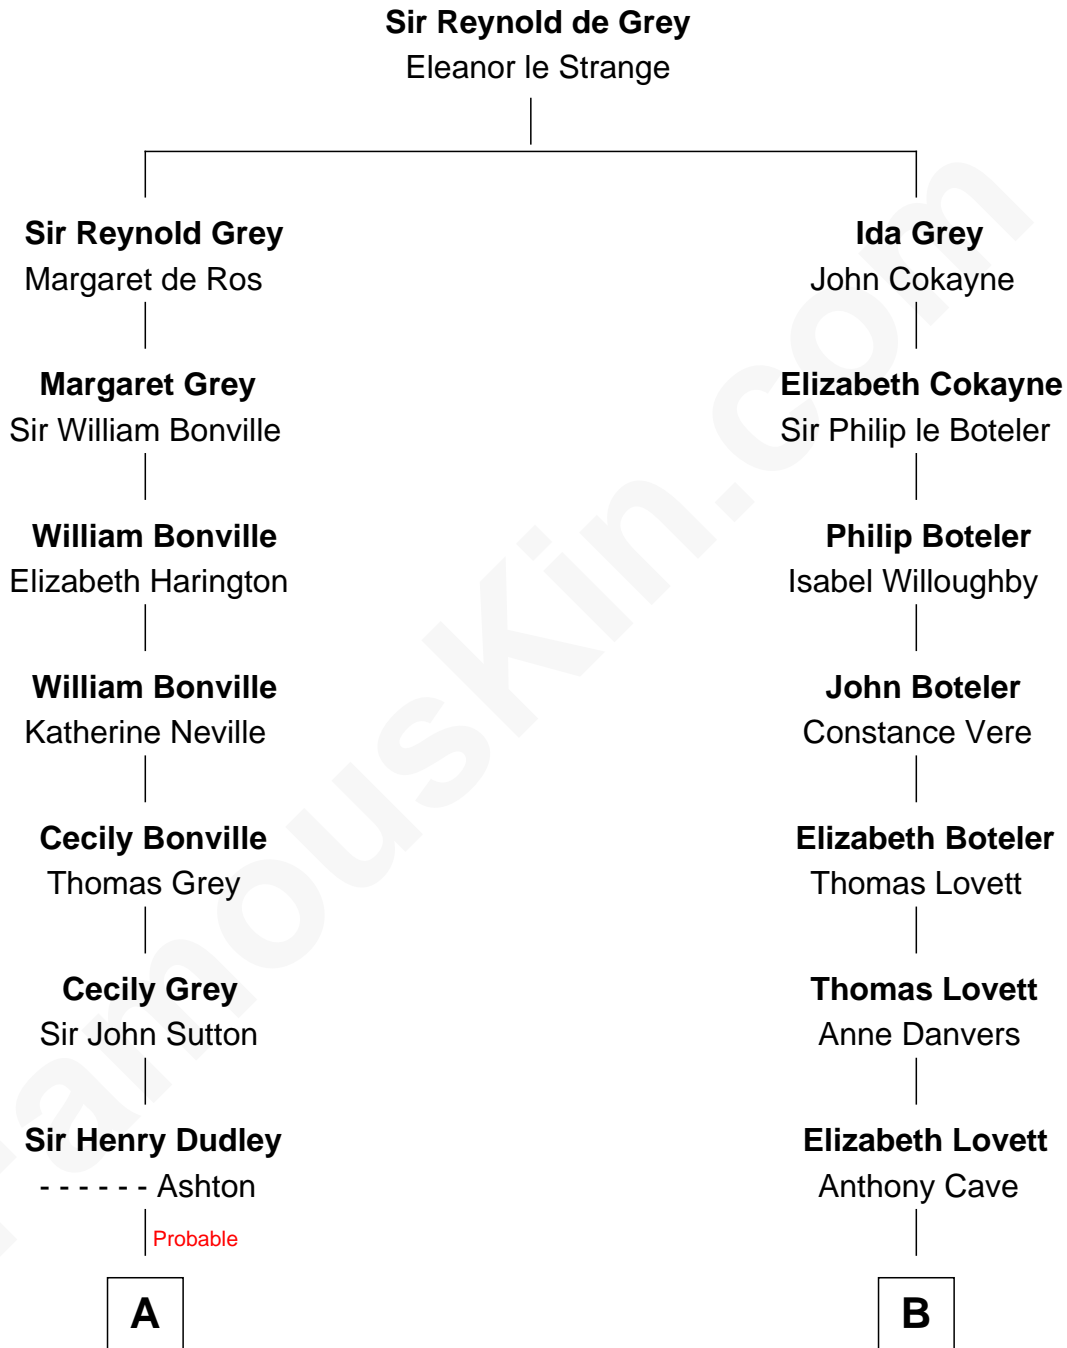

FamousKin.com Relationship Chart of

Alan Shepard

Mercury and Apollo Astronaut

9th cousin 9 times removed of

Edmund Waller

English Poet and Politician

C

—
Alan Bartlett Shepard
Pauline Renza Emerson

—
Alan Shepard
Mercury and Apollo Astronaut

FamousKin.com