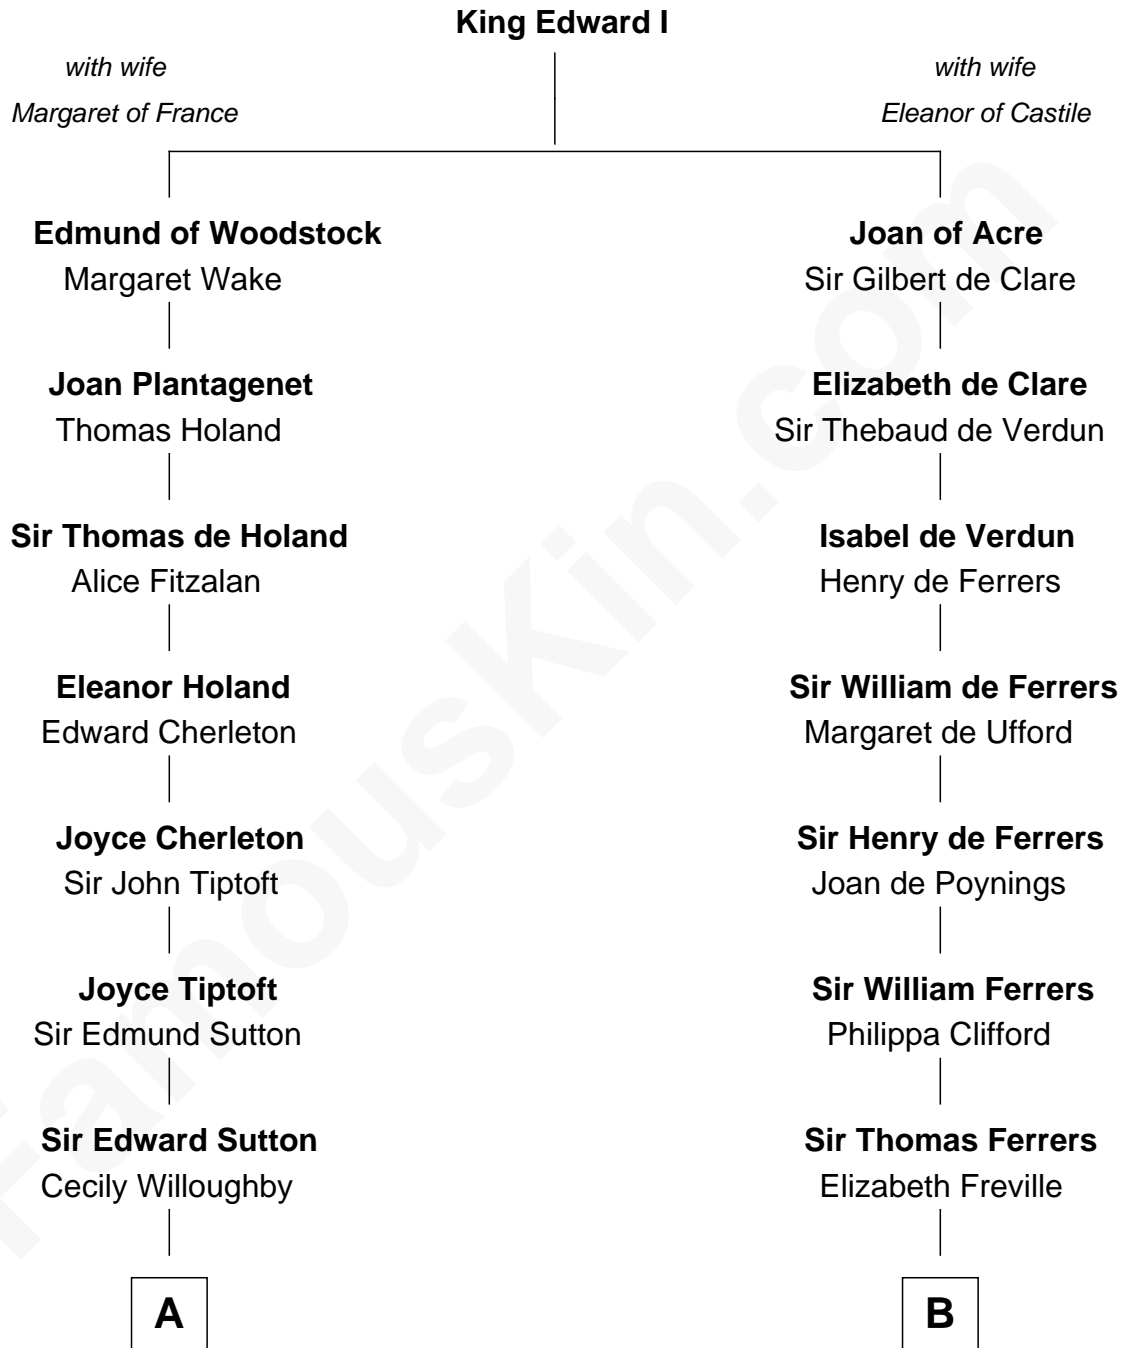

FamousKin.com Relationship Chart of

Alan Shepard

Mercury and Apollo Astronaut

12th cousin 8 times removed of

Edmund Waller

English Poet and Politician

C

—
Thomas Bradbury Bartlett
Victoria Elizabeth Williams Cilley

—
Annie Elizabeth Bartlett
Frederick Johnson Shepard

—
Alan Bartlett Shepard
Pauline Renza Emerson

—
Alan Shepard
Mercury and Apollo Astronaut

FamousKin.com