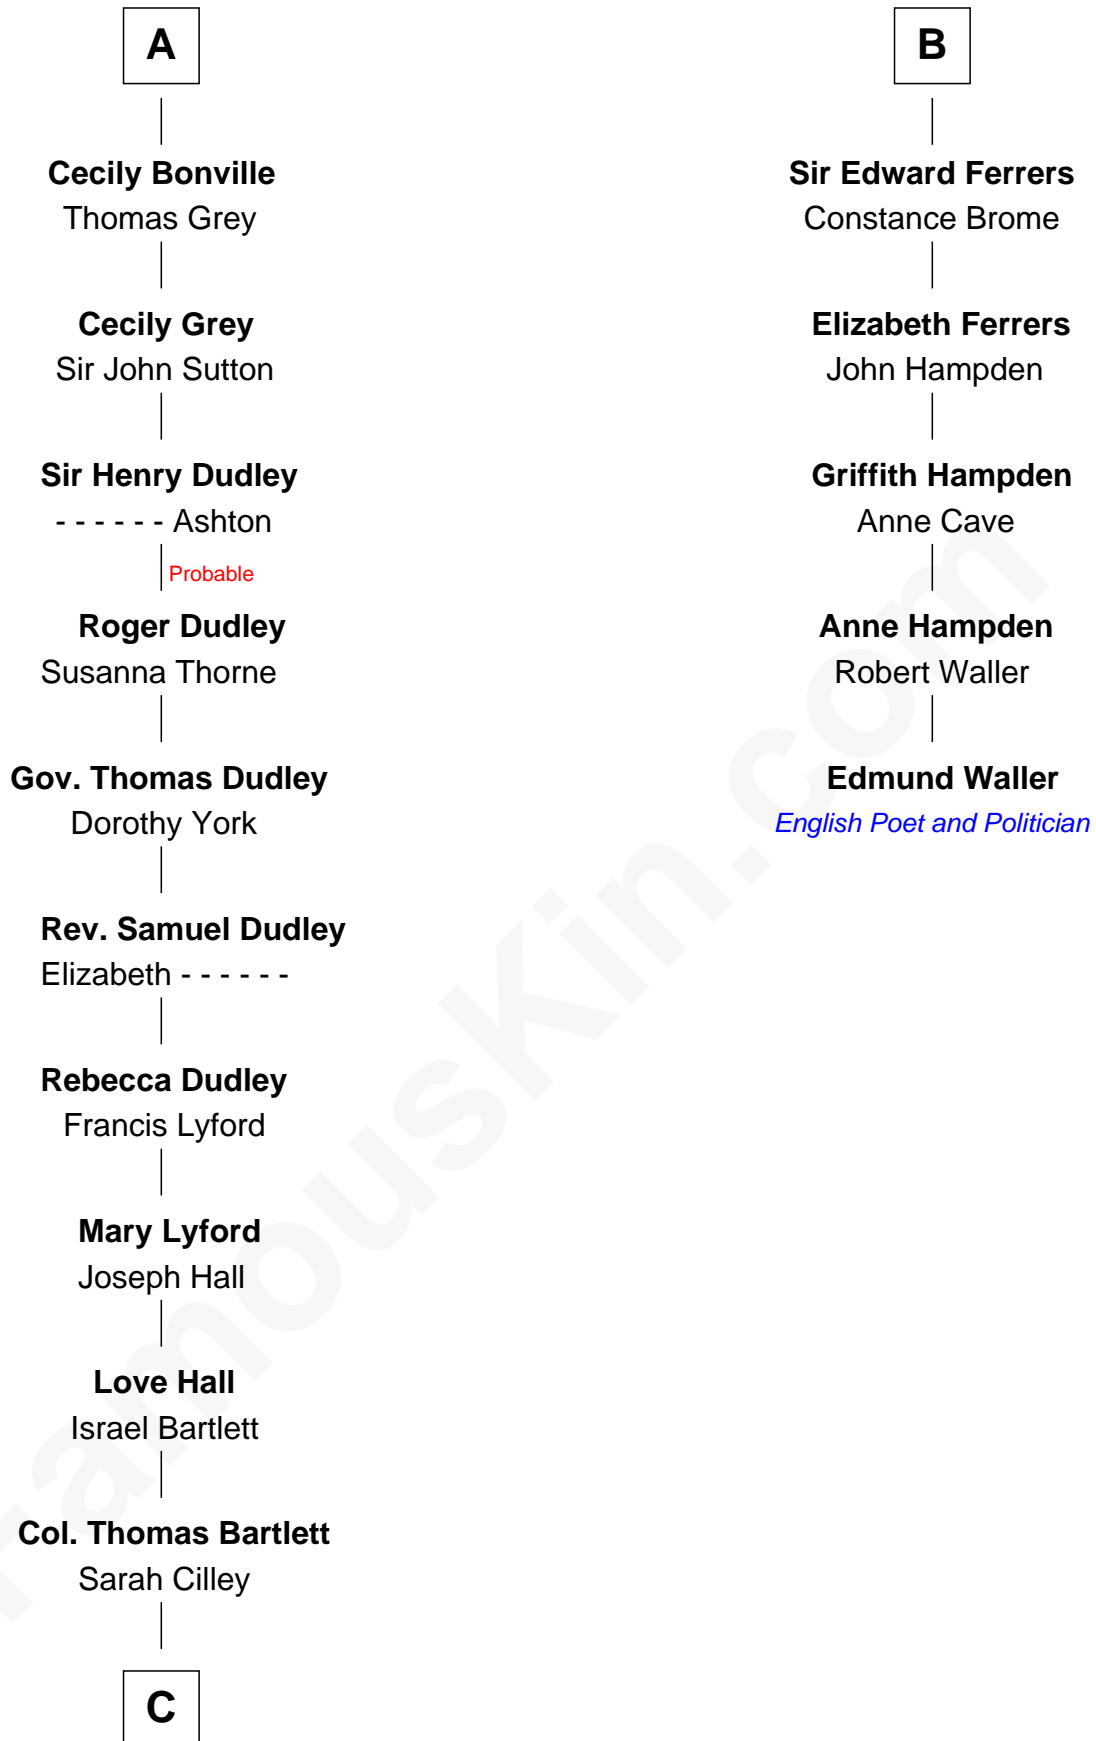

# FamousKin.com Relationship Chart of

**Alan Shepard**

*Mercury and Apollo Astronaut*

11th cousin 10 times removed of

**Edmund Waller**

*English Poet and Politician*

**Gunselm de Badlesmere**

**Bartholomew de Badlesmere**

Sir William Bonville

**William Bonville**

Elizabeth Harington

**William Bonville**

Katherine Neville

**A**

**Bartholomew de Badlesmere**

Margaret de Clare

**Margery de Badlesmere**

Sir William de Ros

**Maud de Roos**

John de Welles

**Margery de Welles**

Stephen le Scrope

**Maude le Scrope**

Sir Baldwin Freville

**Elizabeth Freville**

Sir Thomas Ferrers

**Sir Henry Ferrers**

Margaret Heckstall

**B**

**C**

—  
**Bradbury Bartlett**

Mary True