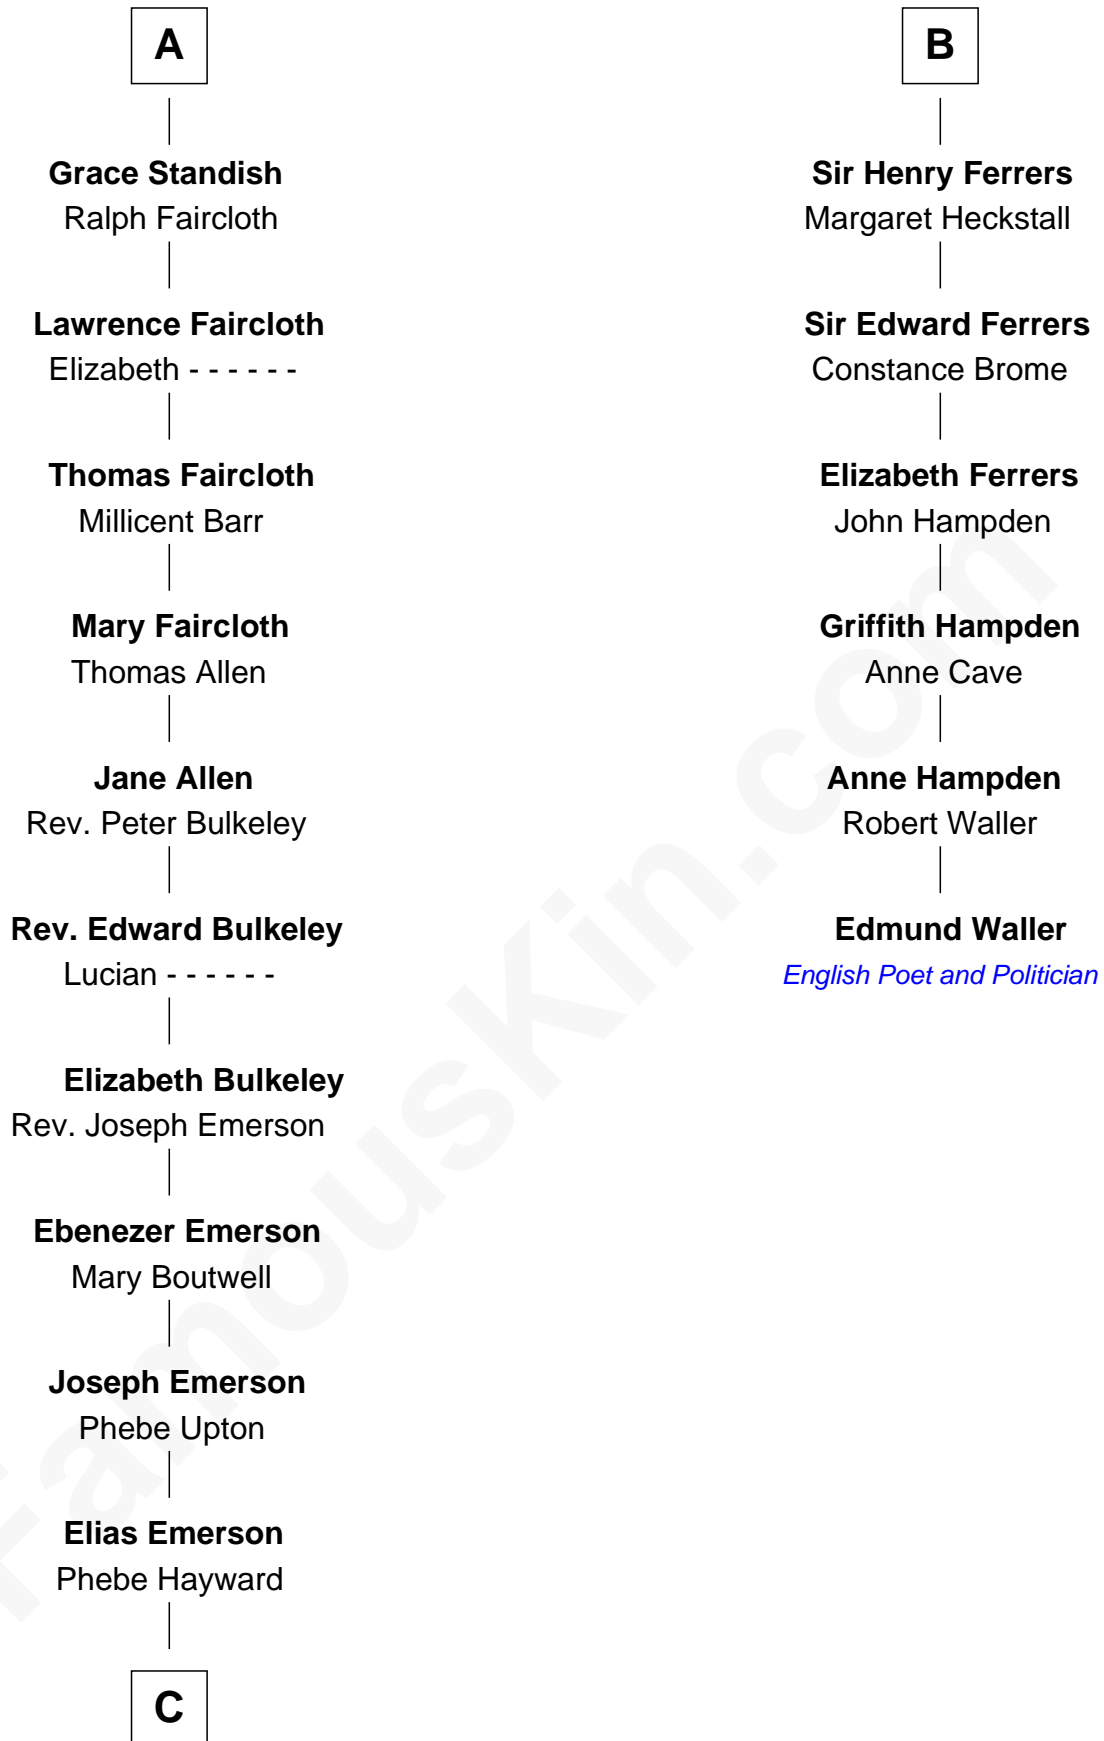

# FamousKin.com Relationship Chart of

**Alan Shepard**

*Mercury and Apollo Astronaut*

12th cousin 9 times removed of

**Edmund Waller**

*English Poet and Politician*

**Sir William de Ros**

Lucy FitzPiers