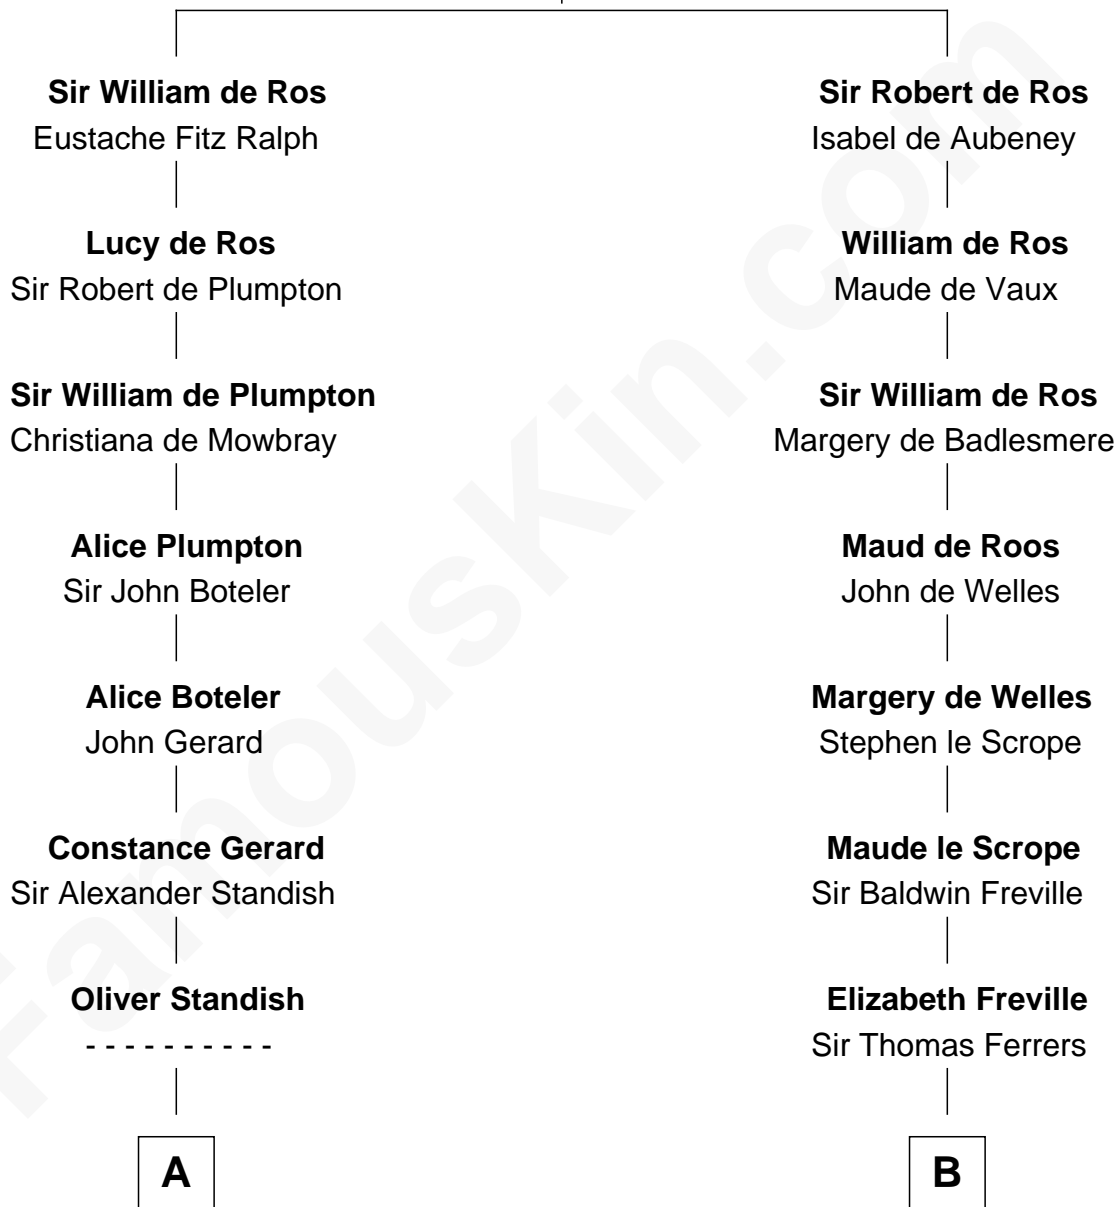

# FamousKin.com Relationship Chart of

**Alan Shepard**

*Mercury and Apollo Astronaut*

12th cousin 9 times removed of

**Edmund Waller**

*English Poet and Politician*

**Sir William de Ros**

Lucy FitzPiers

Alan Bartlett Shepard

**Alan Shepard**

*Mercury and Apollo Astronaut*

FamousKin.com