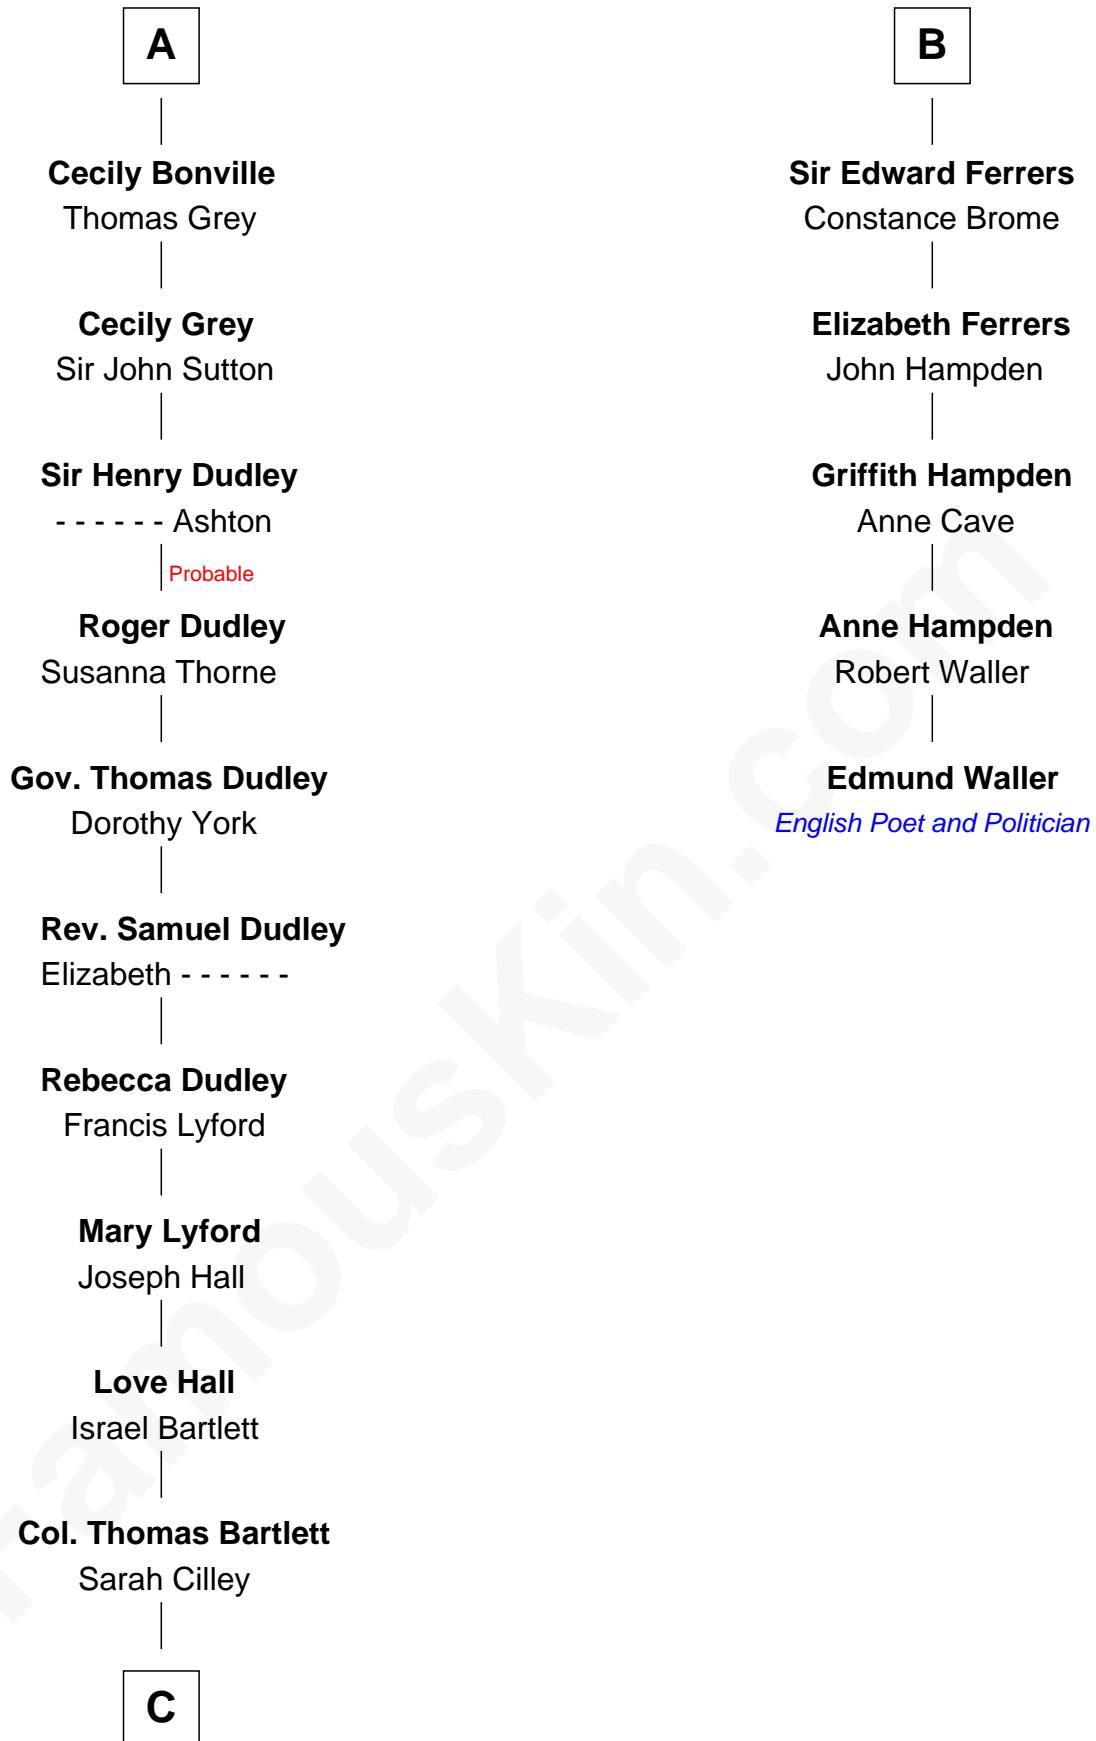

# FamousKin.com Relationship Chart of

**Alan Shepard**

*Mercury and Apollo Astronaut*

11th cousin 10 times removed of

**Edmund Waller**

*English Poet and Politician*

**John de Vaux**

**C**

—  
**Bradbury Bartlett**

Mary True

—  
**Thomas Bradbury Bartlett**

Victoria Elizabeth Williams Cilley

—  
**Annie Elizabeth Bartlett**

Frederick Johnson Shepard

—  
**Alan Bartlett Shepard**

Pauline Renza Emerson

—  
**Alan Shepard**

*Mercury and Apollo Astronaut*

FamousKin.com