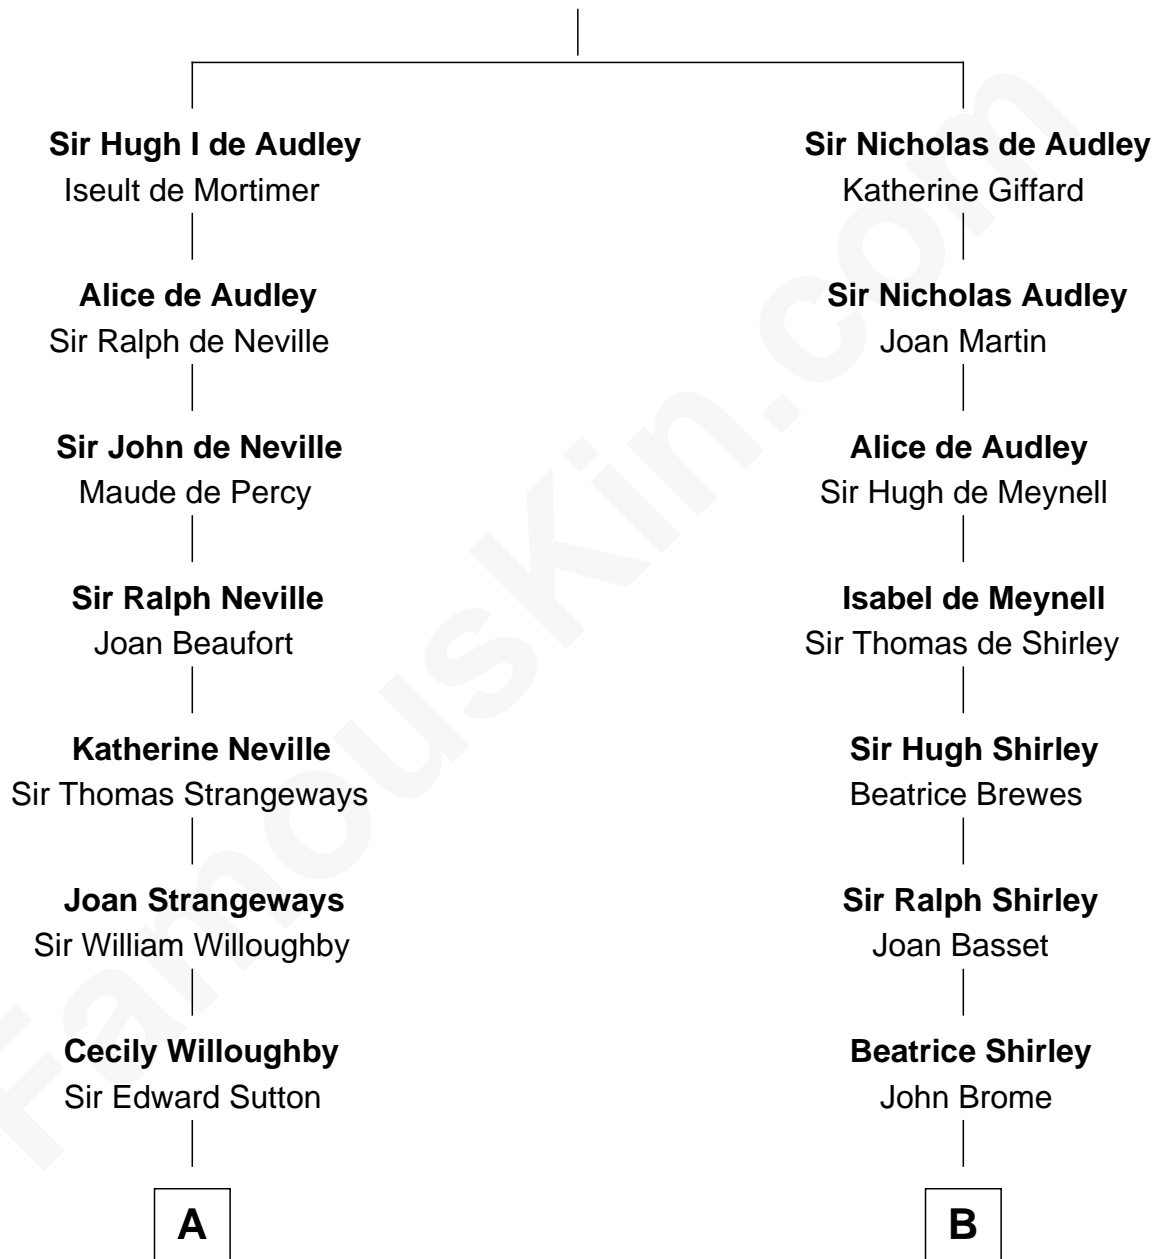

FamousKin.com Relationship Chart of

Alan Shepard

Mercury and Apollo Astronaut

12th cousin 8 times removed of

Edmund Waller

English Poet and Politician

Sir James de Audley

Ela Longespee

C

—
Thomas Bradbury Bartlett
Victoria Elizabeth Williams Cilley

—
Annie Elizabeth Bartlett
Frederick Johnson Shepard

—
Alan Bartlett Shepard
Pauline Renza Emerson

—
Alan Shepard
Mercury and Apollo Astronaut