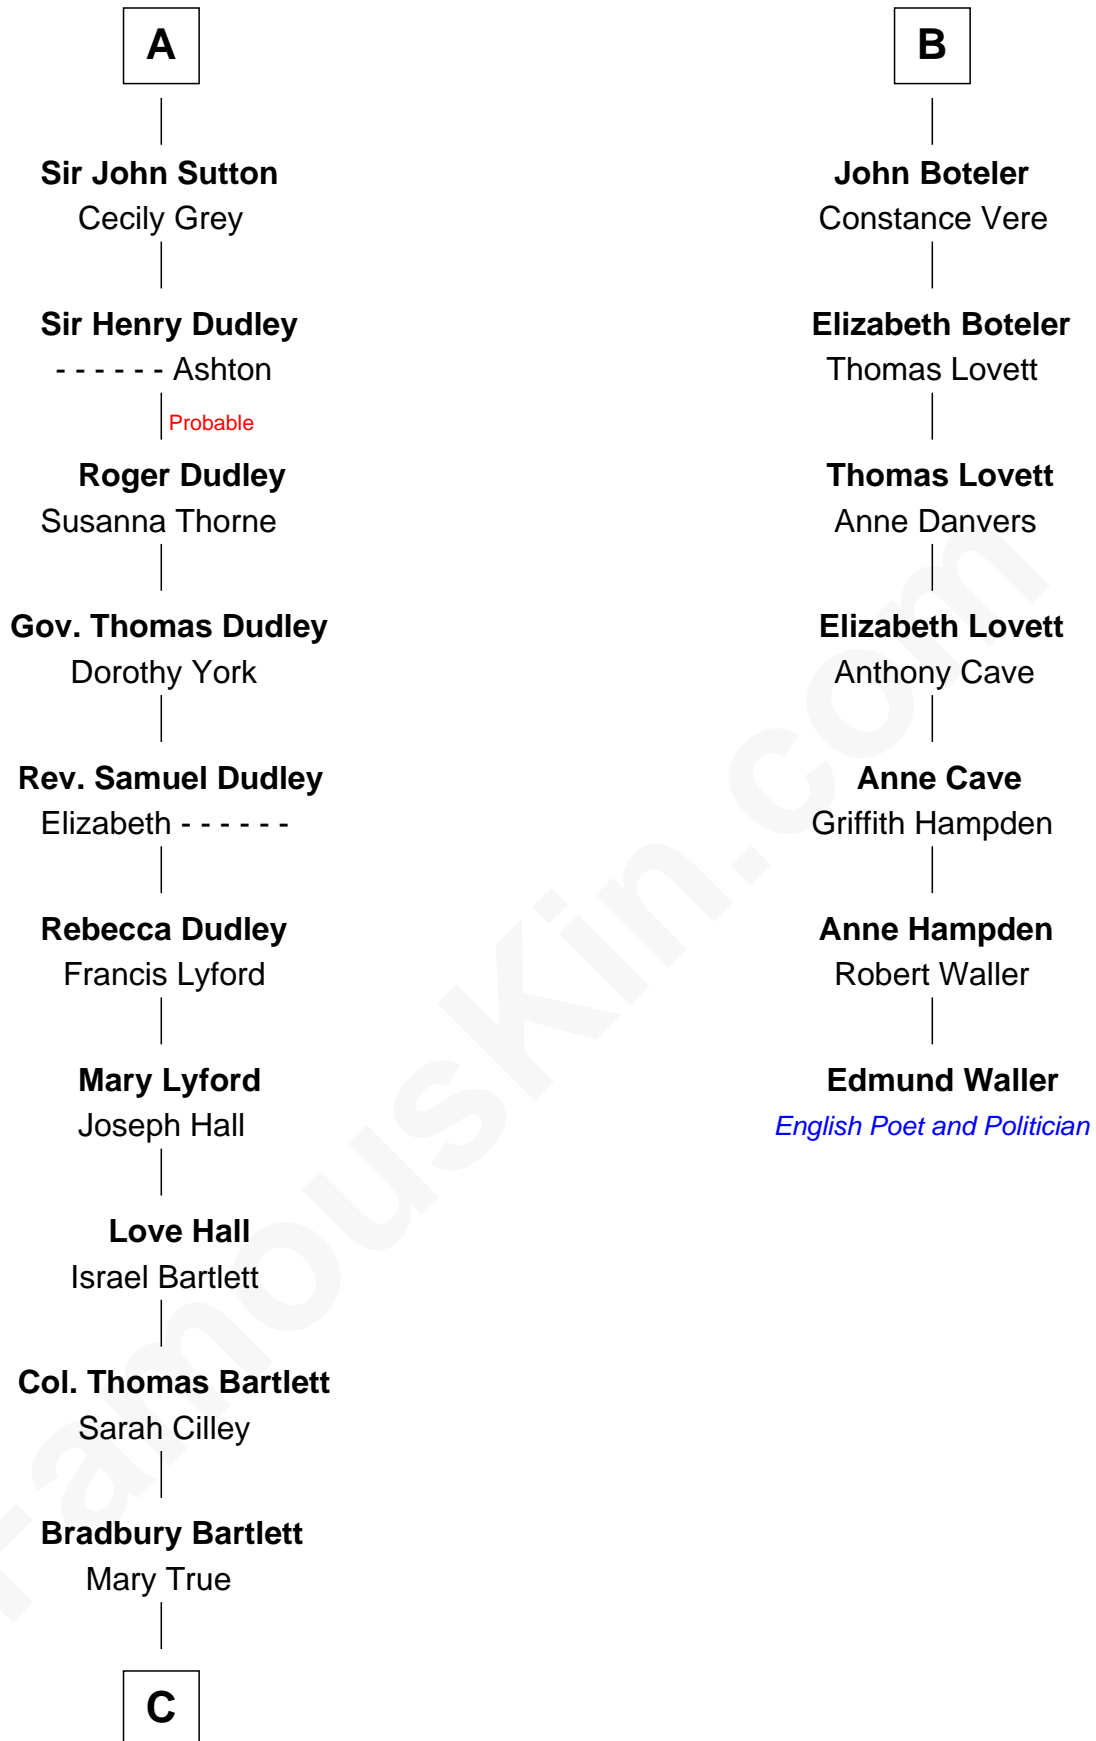

FamousKin.com Relationship Chart of

Alan Shepard

Mercury and Apollo Astronaut

13th cousin 7 times removed of

Edmund Waller

English Poet and Politician

Sir William de Cantilupe

Eve de Braiose

C

—
Thomas Bradbury Bartlett
Victoria Elizabeth Williams Cilley

—
Annie Elizabeth Bartlett
Frederick Johnson Shepard

—
Alan Bartlett Shepard
Pauline Renza Emerson

—
Alan Shepard
Mercury and Apollo Astronaut