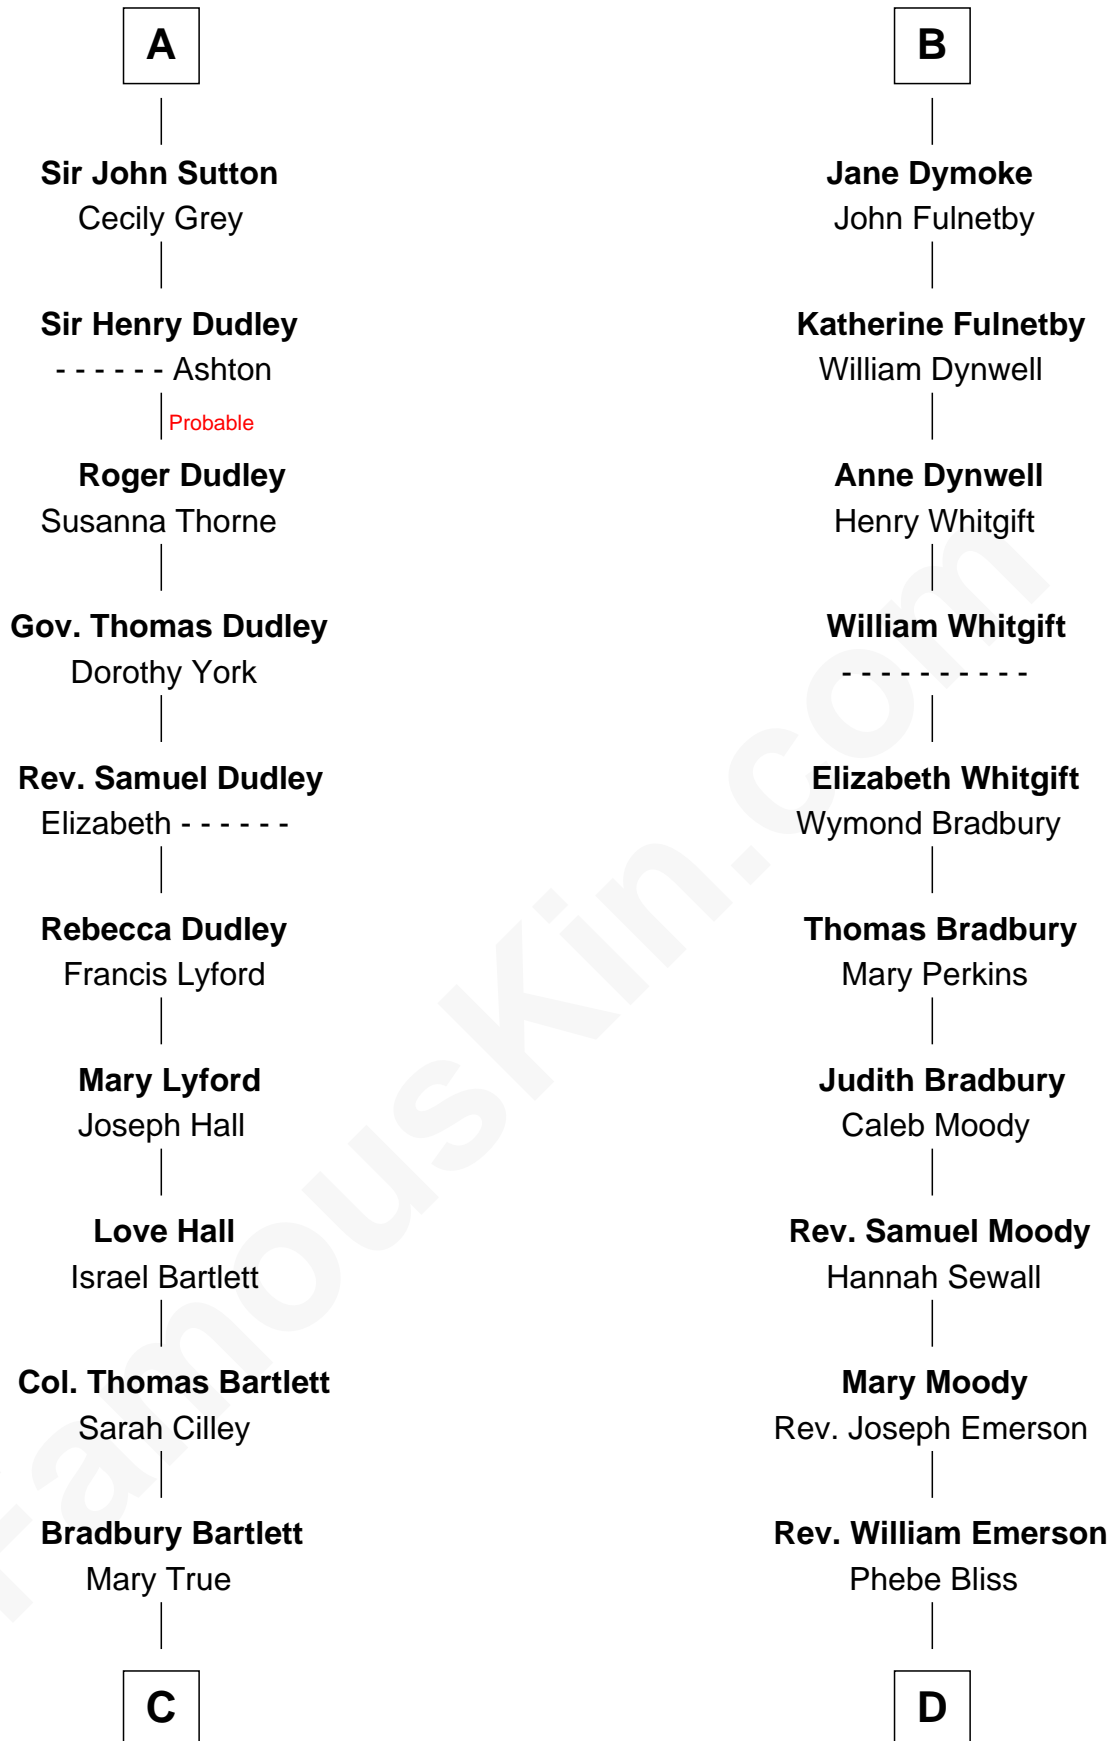

FamousKin.com Relationship Chart of

Alan Shepard

Mercury and Apollo Astronaut

18th cousin 2 times removed of

Ralph Waldo Emerson

American Poet

Edmund Plantagenet

Blanche of Artois

C

Thomas Bradbury Bartlett
Victoria Elizabeth Williams Cilley

Annie Elizabeth Bartlett
Frederick Johnson Shepard

Alan Bartlett Shepard
Pauline Renza Emerson

Alan Shepard
Mercury and Apollo Astronaut

D

Rev. William Emerson
Ruth Haskins