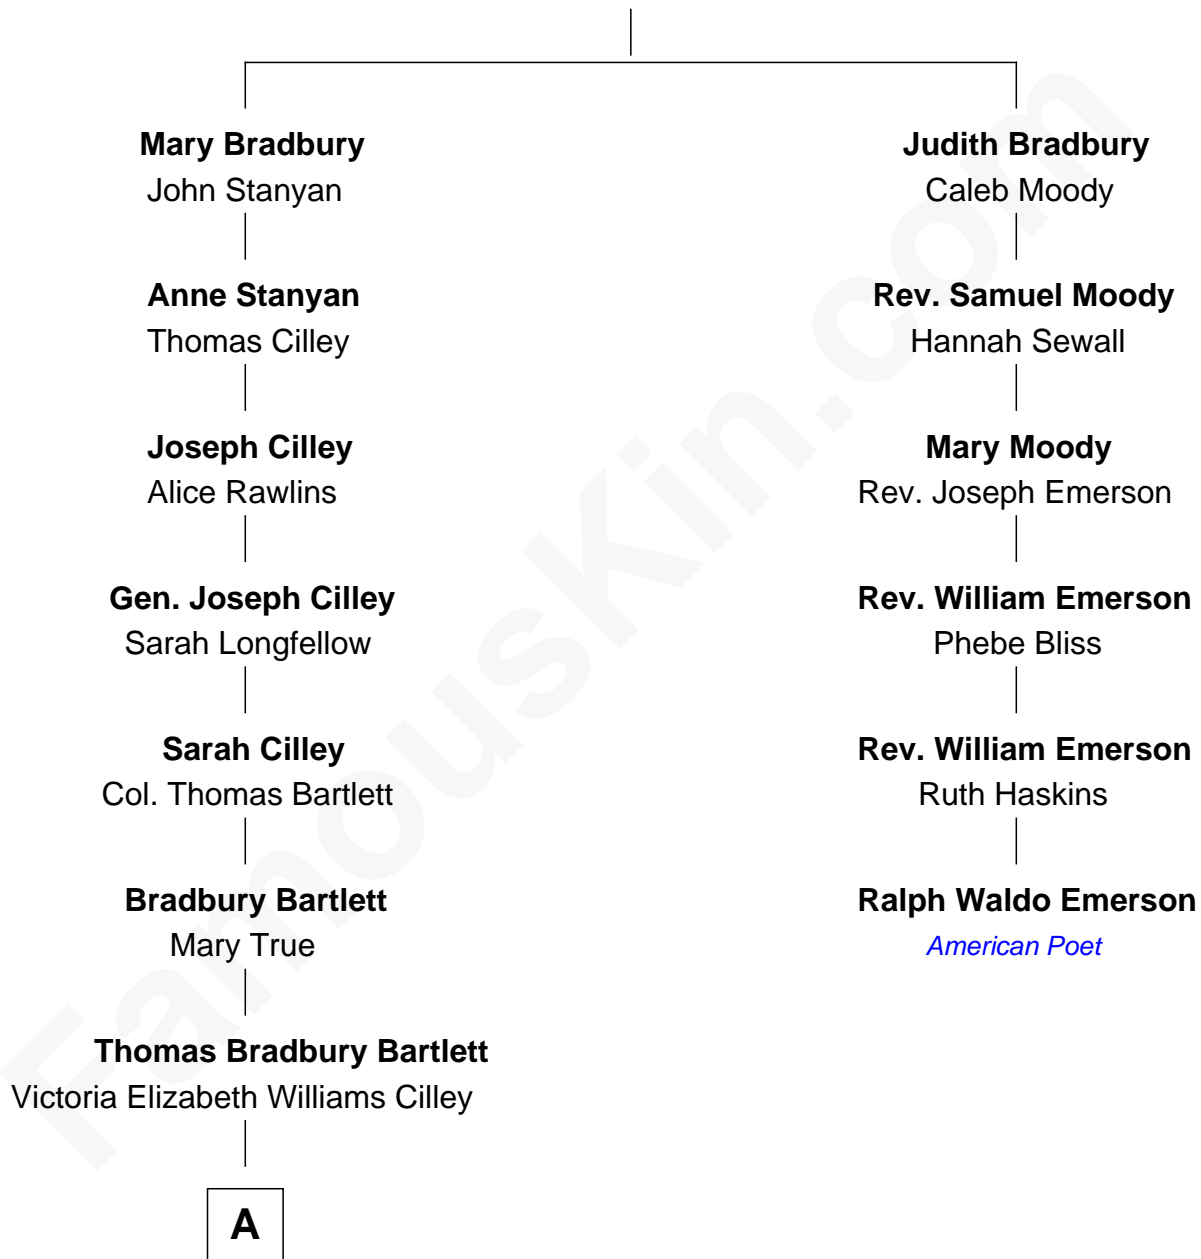

FamousKin.com
Relationship Chart of
Alan Shepard

Mercury and Apollo Astronaut

5th cousin 4 times removed of

Ralph Waldo Emerson

American Poet

Thomas Bradbury

Mary Perkins

A

—
Annie Elizabeth Bartlett
Frederick Johnson Shepard

—
Alan Bartlett Shepard
Pauline Renza Emerson

—
Alan Shepard
Mercury and Apollo Astronaut

FamousKin.com