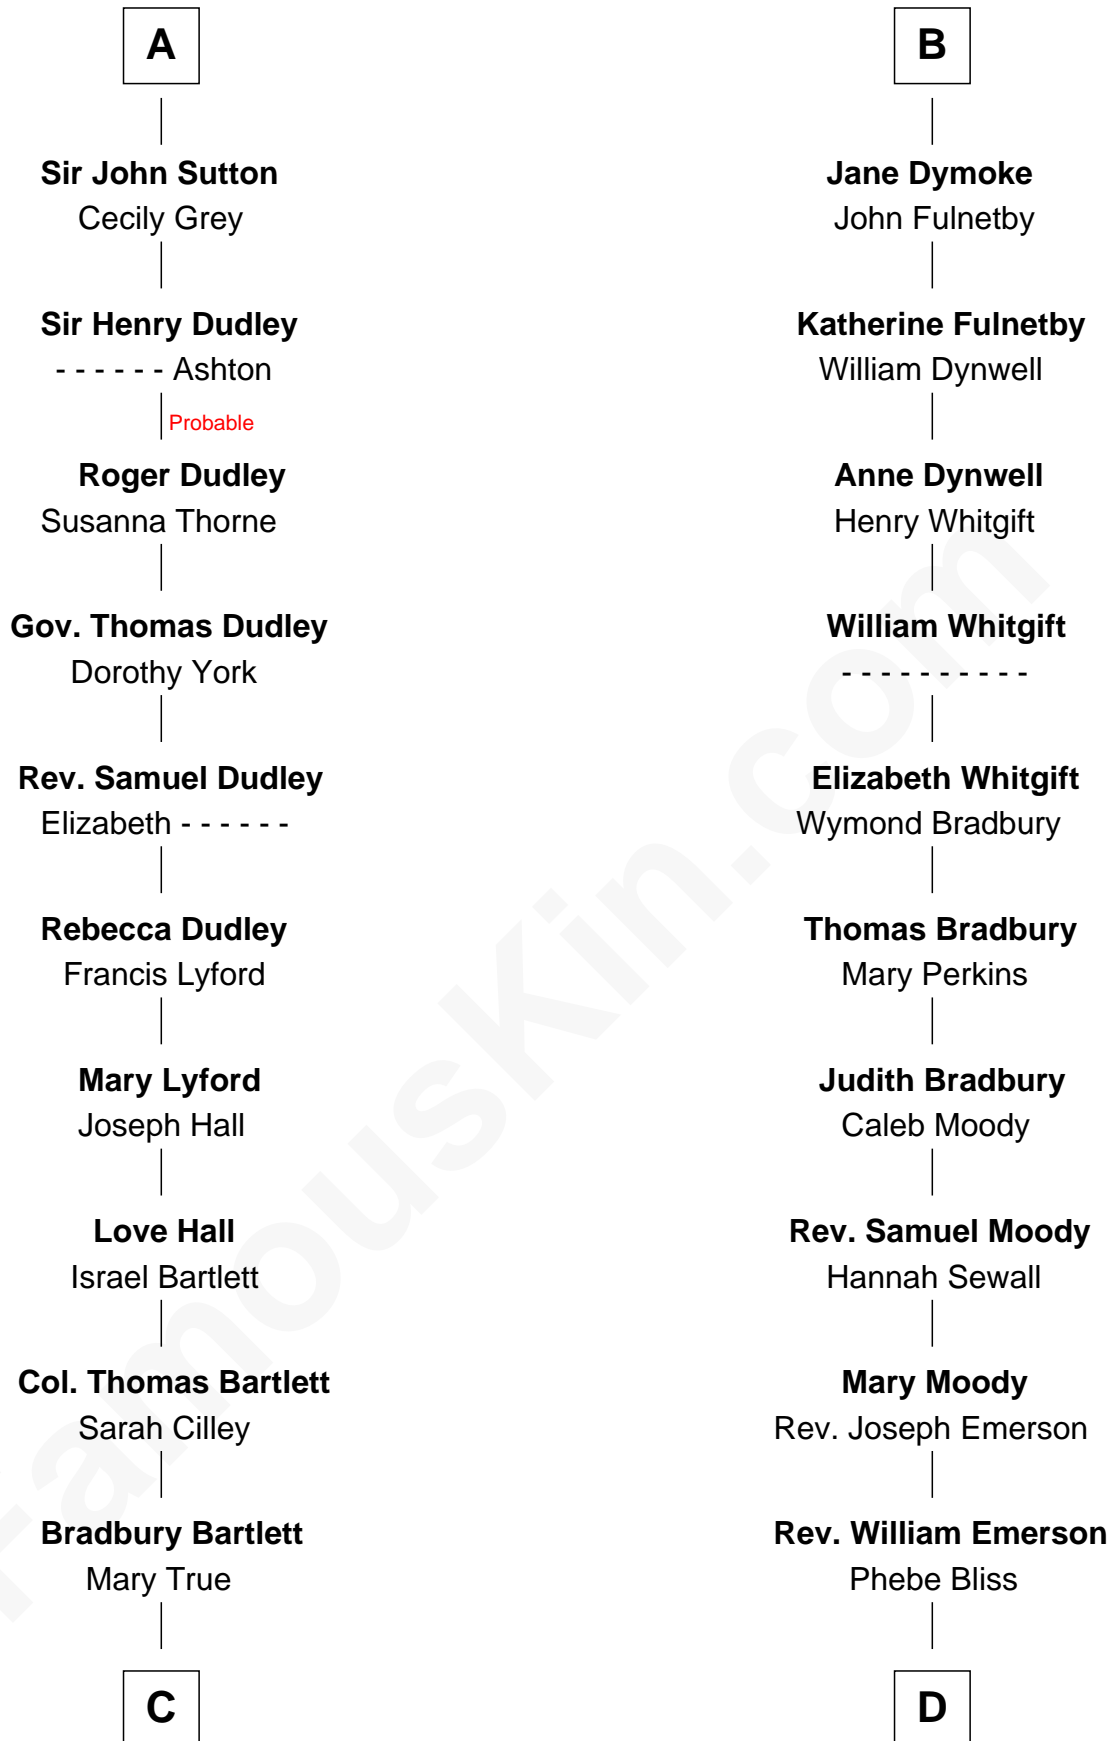

FamousKin.com Relationship Chart of

Alan Shepard

Mercury and Apollo Astronaut

18th cousin 2 times removed of

Ralph Waldo Emerson

American Poet

C

Thomas Bradbury Bartlett
Victoria Elizabeth Williams Cilley

Annie Elizabeth Bartlett
Frederick Johnson Shepard

Alan Bartlett Shepard
Pauline Renza Emerson

Alan Shepard
Mercury and Apollo Astronaut

D

Rev. William Emerson
Ruth Haskins

Ralph Waldo Emerson
American Poet