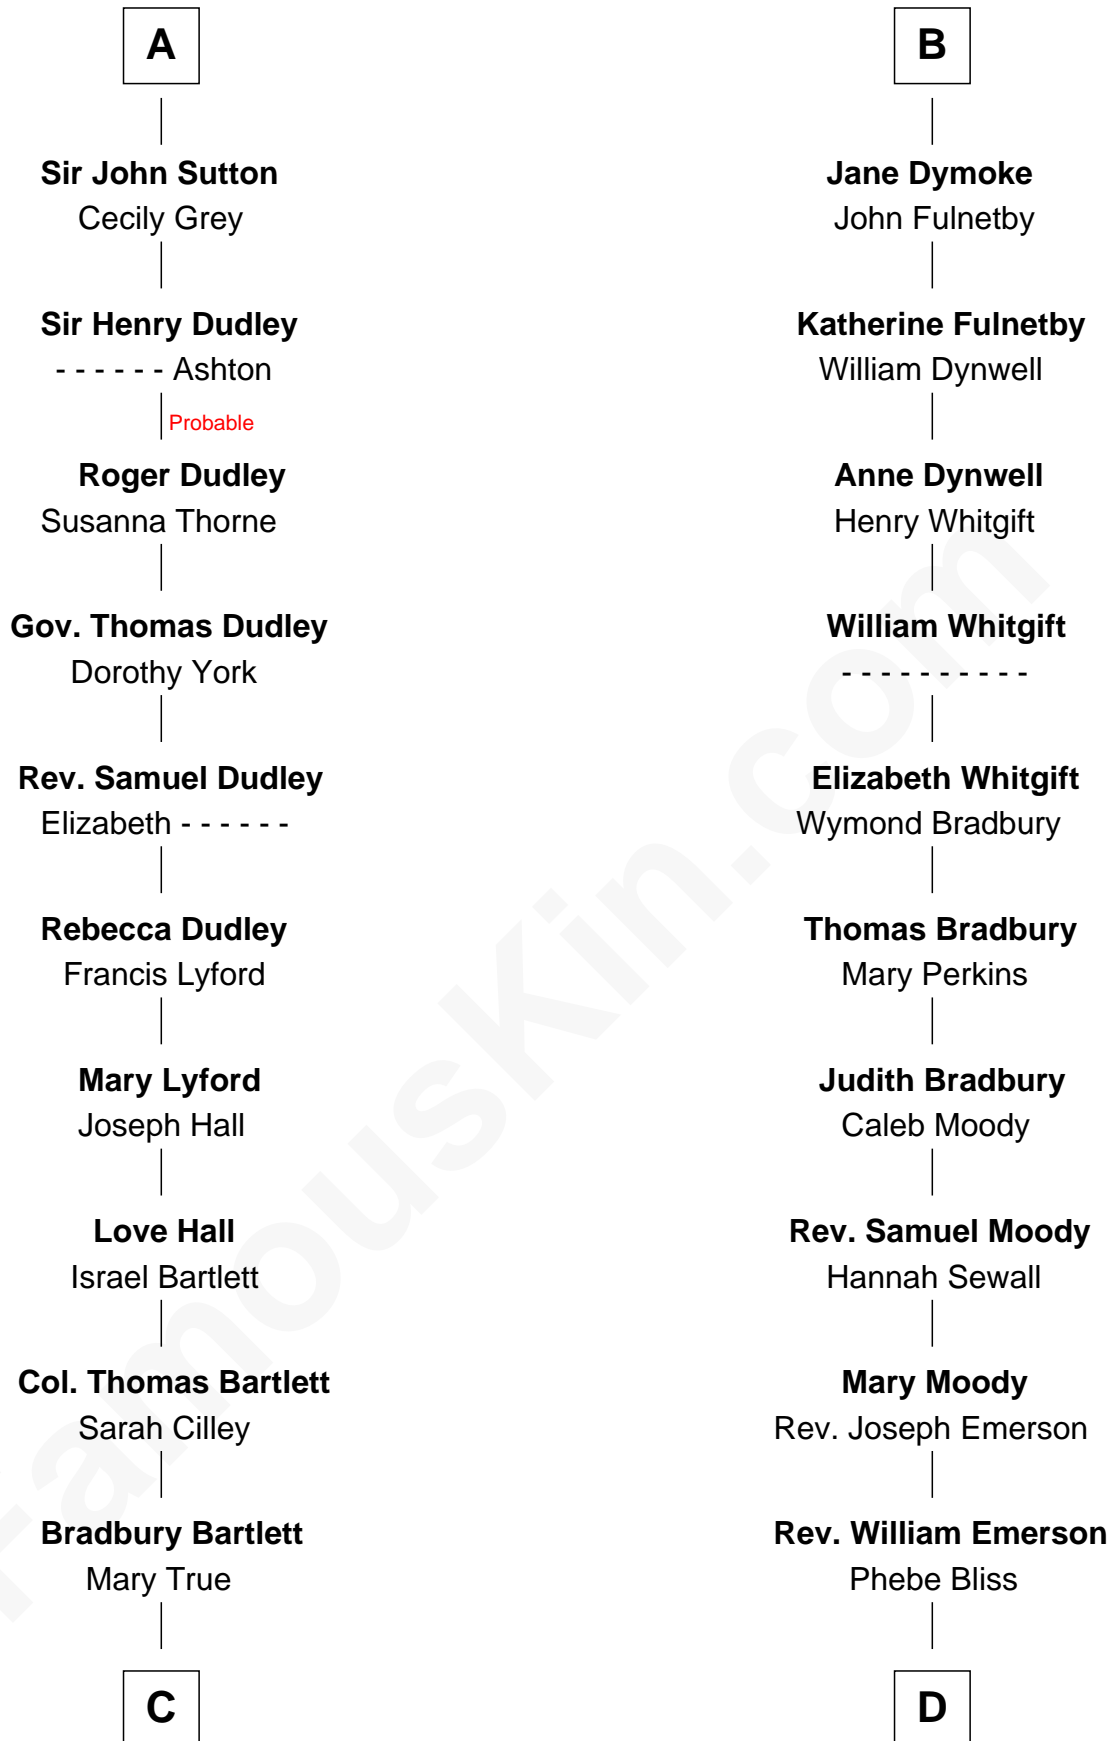

FamousKin.com

Relationship Chart of

Alan Shepard

Mercury and Apollo Astronaut

18th cousin 2 times removed of

Ralph Waldo Emerson

American Poet

Sir Patrick de Chaworth

Isabella de Beauchamp

C

Thomas Bradbury Bartlett
Victoria Elizabeth Williams Cilley

Annie Elizabeth Bartlett
Frederick Johnson Shepard

Alan Bartlett Shepard
Pauline Renza Emerson

Alan Shepard
Mercury and Apollo Astronaut