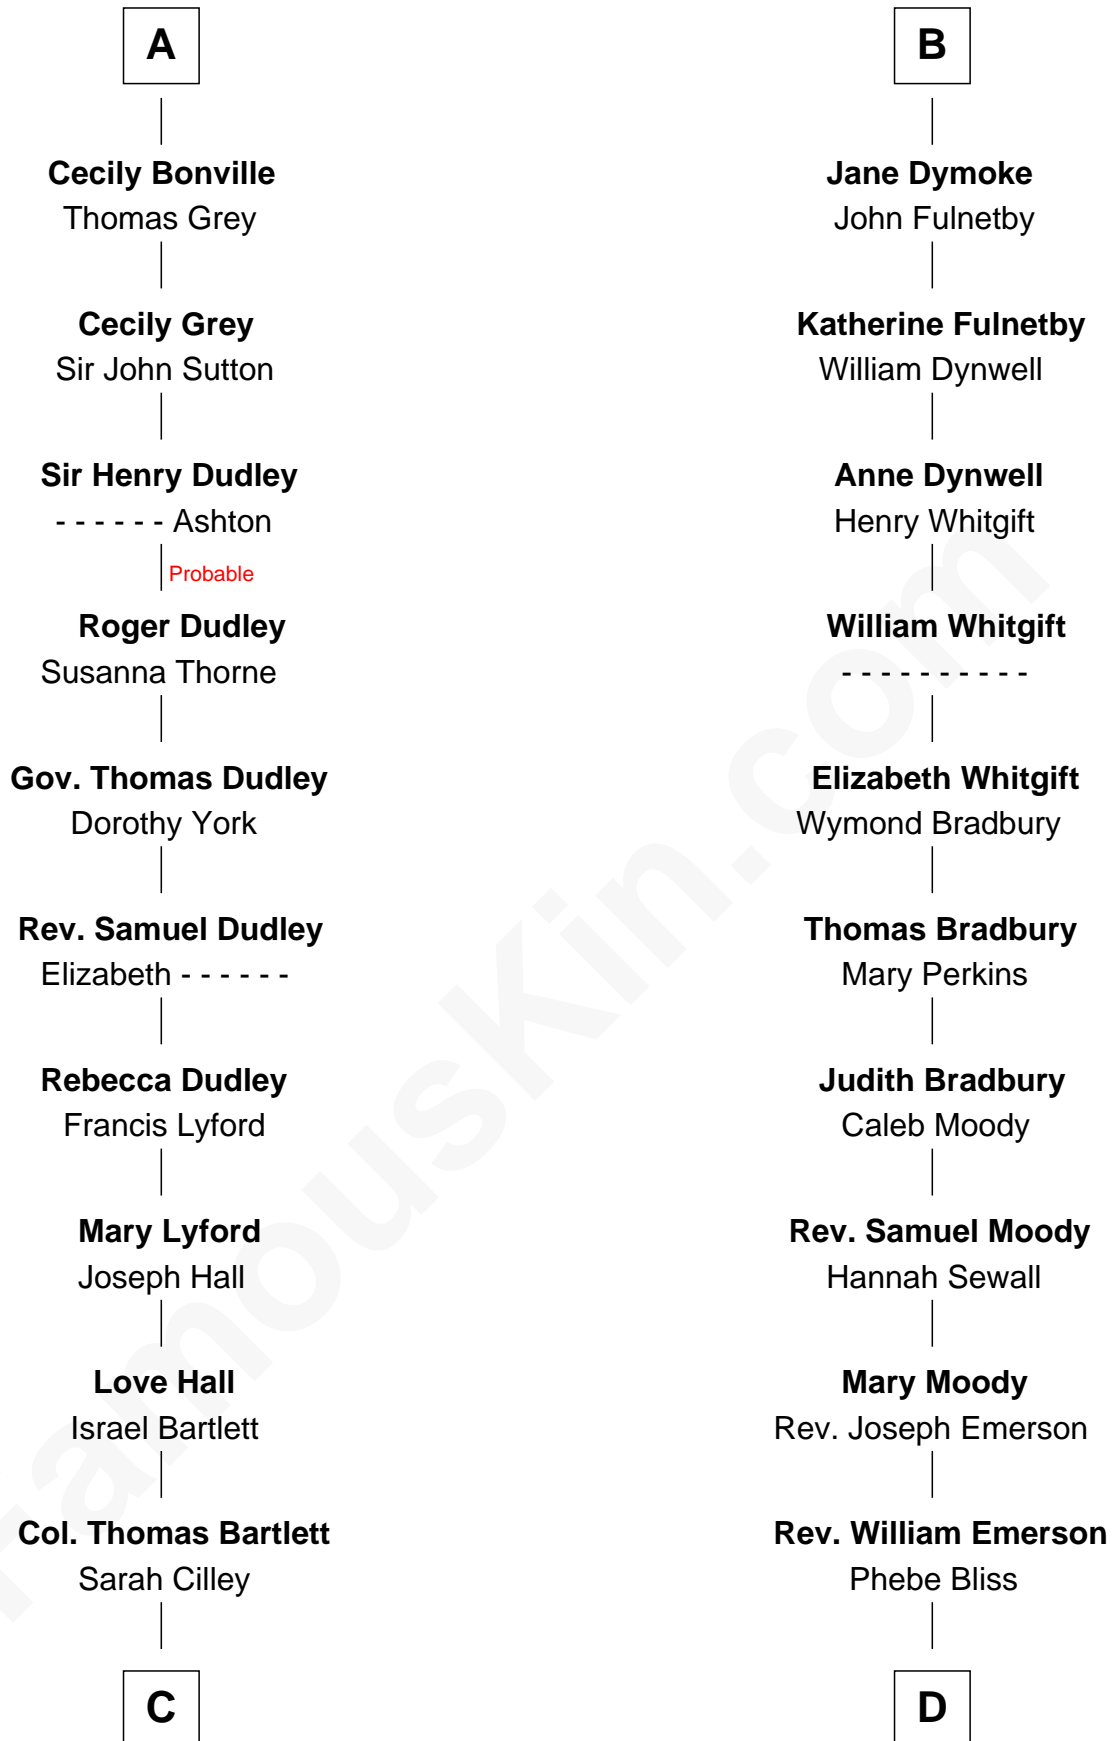

# FamousKin.com Relationship Chart of

**Alan Shepard**

*Mercury and Apollo Astronaut*

18th cousin 3 times removed of

**Ralph Waldo Emerson**

*American Poet*

**Sir Robert de Ros**

Isabel de Aubeney

FamousKin.com