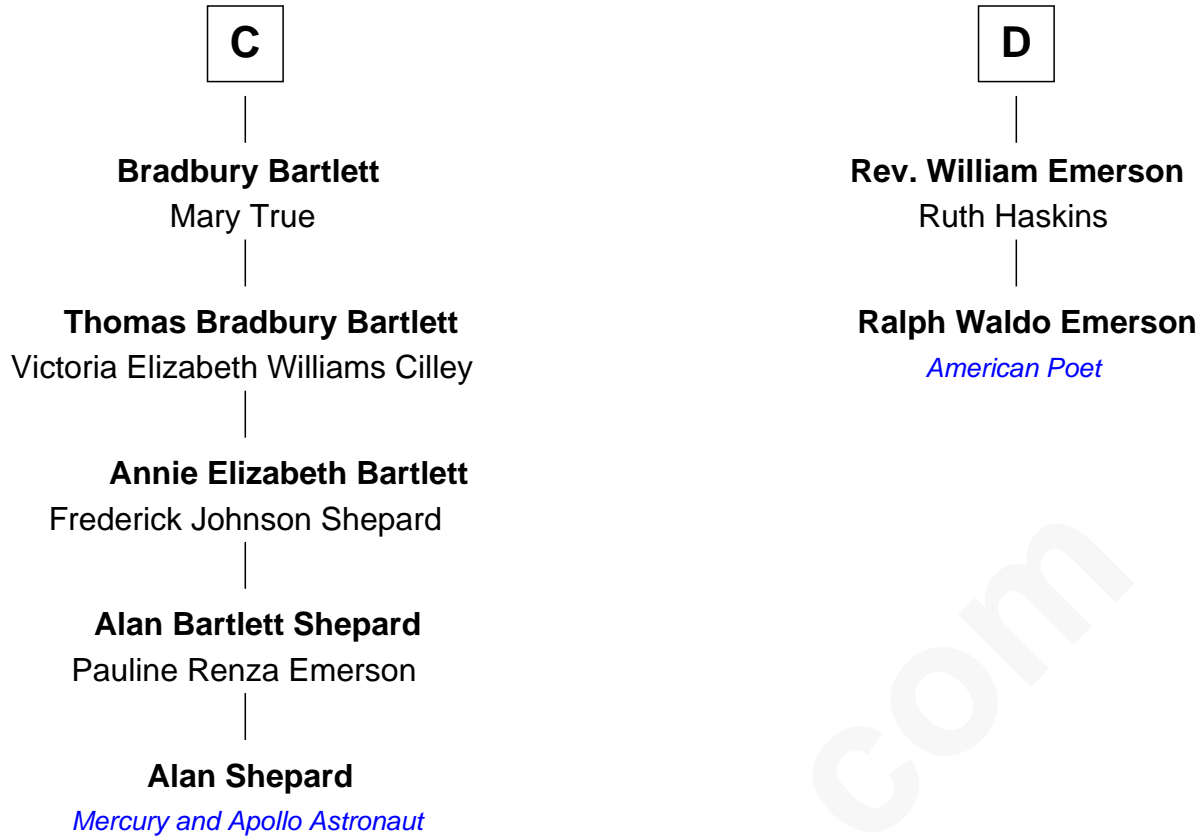

# FamousKin.com Relationship Chart of

**Alan Shepard**

*Mercury and Apollo Astronaut*

18th cousin 3 times removed of

**Ralph Waldo Emerson**

*American Poet*

**Sir Robert de Ros**

Isabel de Aubeney

FamousKin.com