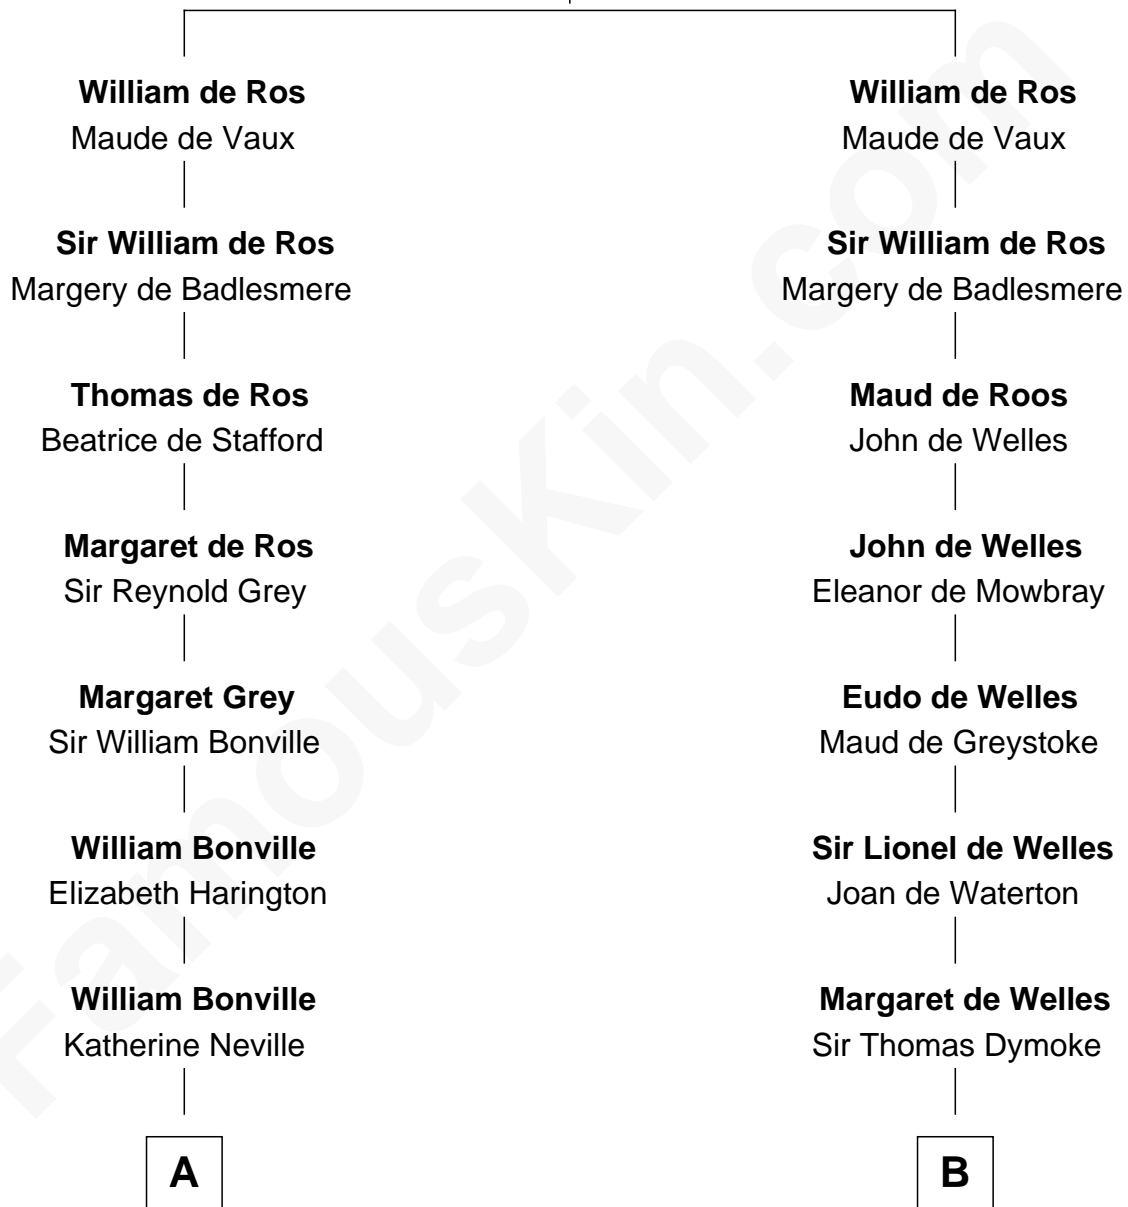

# FamousKin.com Relationship Chart of

**Alan Shepard**

*Mercury and Apollo Astronaut*

18th cousin 3 times removed of

**Ralph Waldo Emerson**

*American Poet*

**Sir Robert de Ros**

Isabel de Aubeney

FamousKin.com