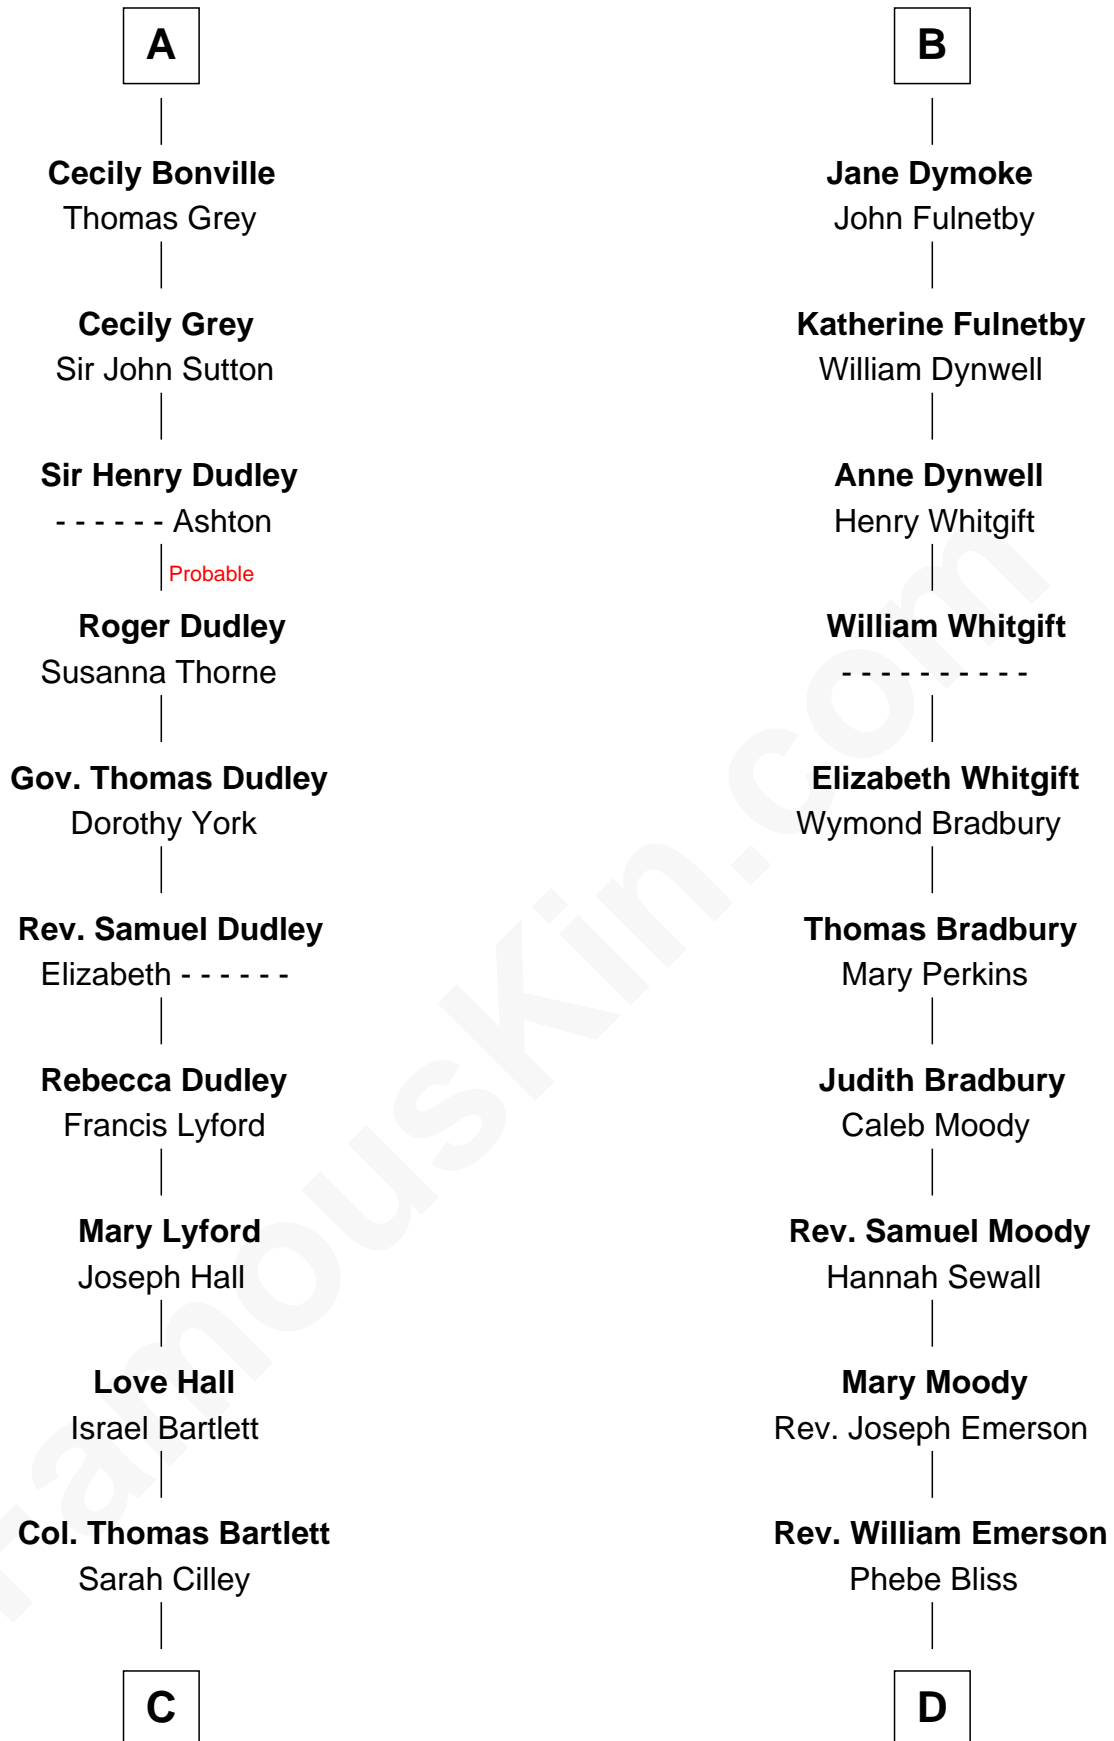

FamousKin.com Relationship Chart of

Alan Shepard

Mercury and Apollo Astronaut

18th cousin 3 times removed of

Ralph Waldo Emerson

American Poet

Thomas de Clare
Juliana FitzMaurice

Margaret de Clare
Bartholomew de Badlesmere

Margery de Badlesmere
Sir William de Ros

Thomas de Ros
Beatrice de Stafford

Margaret de Ros
Sir Reynold Grey

Margaret Grey
Sir William Bonville

William Bonville
Elizabeth Harington

William Bonville
Katherine Neville

A

Margaret de Clare
Bartholomew de Badlesmere

Margery de Badlesmere
Sir William de Ros

Maud de Roos
John de Welles

John de Welles
Eleanor de Mowbray

Eudo de Welles
Maud de Greystoke

Sir Lionel de Welles
Joan de Waterton

Margaret de Welles
Sir Thomas Dymoke

B

FamousKin.com