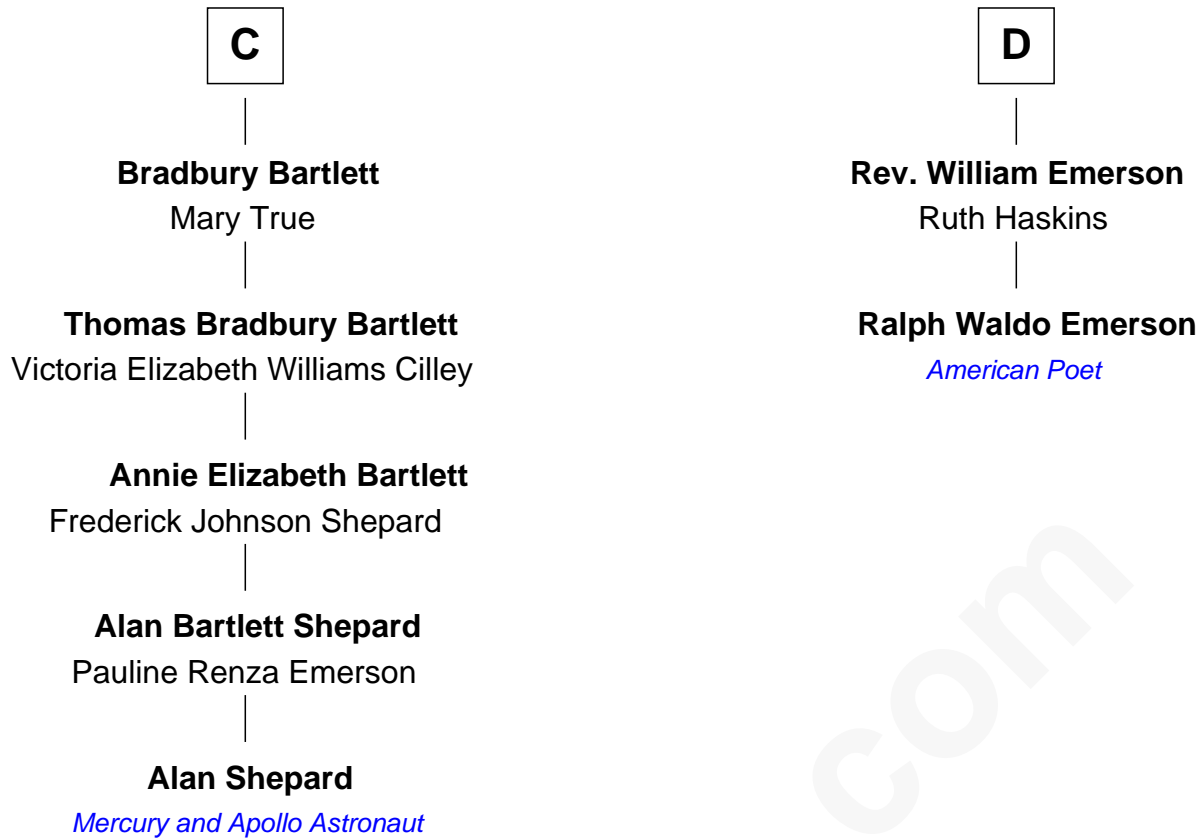

FamousKin.com Relationship Chart of

Alan Shepard

Mercury and Apollo Astronaut

18th cousin 3 times removed of

Ralph Waldo Emerson

American Poet

Thomas de Clare
Juliana FitzMaurice

Margaret de Clare
Bartholomew de Badlesmere

Margery de Badlesmere
Sir William de Ros

Thomas de Ros
Beatrice de Stafford

Margaret de Ros
Sir Reynold Grey

Margaret Grey
Sir William Bonville

William Bonville
Elizabeth Harington

William Bonville
Katherine Neville

A

Margaret de Clare
Bartholomew de Badlesmere

Margery de Badlesmere
Sir William de Ros

Maud de Roos
John de Welles

John de Welles
Eleanor de Mowbray

Eudo de Welles
Maud de Greystoke

Sir Lionel de Welles
Joan de Waterton

Margaret de Welles
Sir Thomas Dymoke

B

FamousKin.com