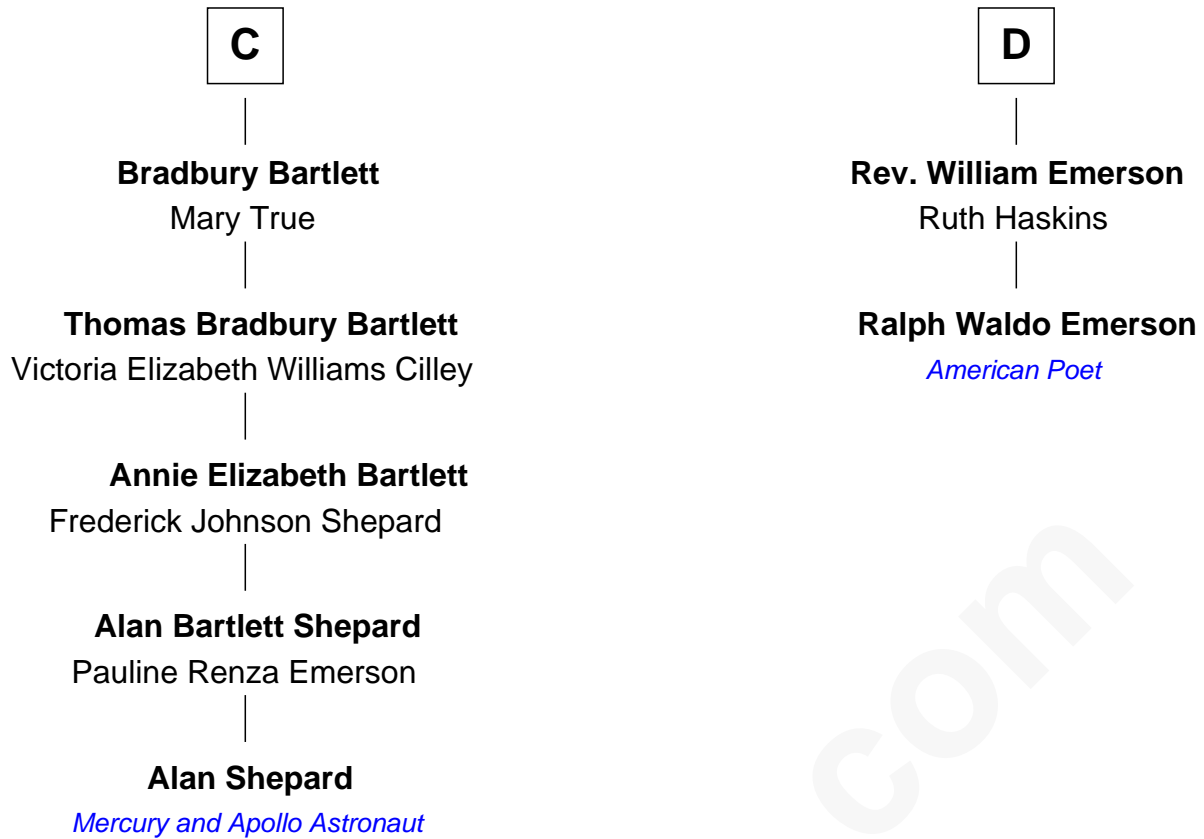

FamousKin.com Relationship Chart of

Alan Shepard

Mercury and Apollo Astronaut

18th cousin 3 times removed of

Ralph Waldo Emerson

American Poet

Gunselm de Badlesmere

Bartholomew de Badlesmere

Sir William Bonville

William Bonville

Elizabeth Harington

William Bonville

Katherine Neville

A

Bartholomew de Badlesmere

Margaret de Clare

Margery de Badlesmere

Sir William de Ros

Maud de Roos

John de Welles

John de Welles

Eleanor de Mowbray

Eudo de Welles

Maud de Greystoke

Sir Lionel de Welles

Joan de Waterton

Margaret de Welles

Sir Thomas Dymoke

B

FamousKin.com