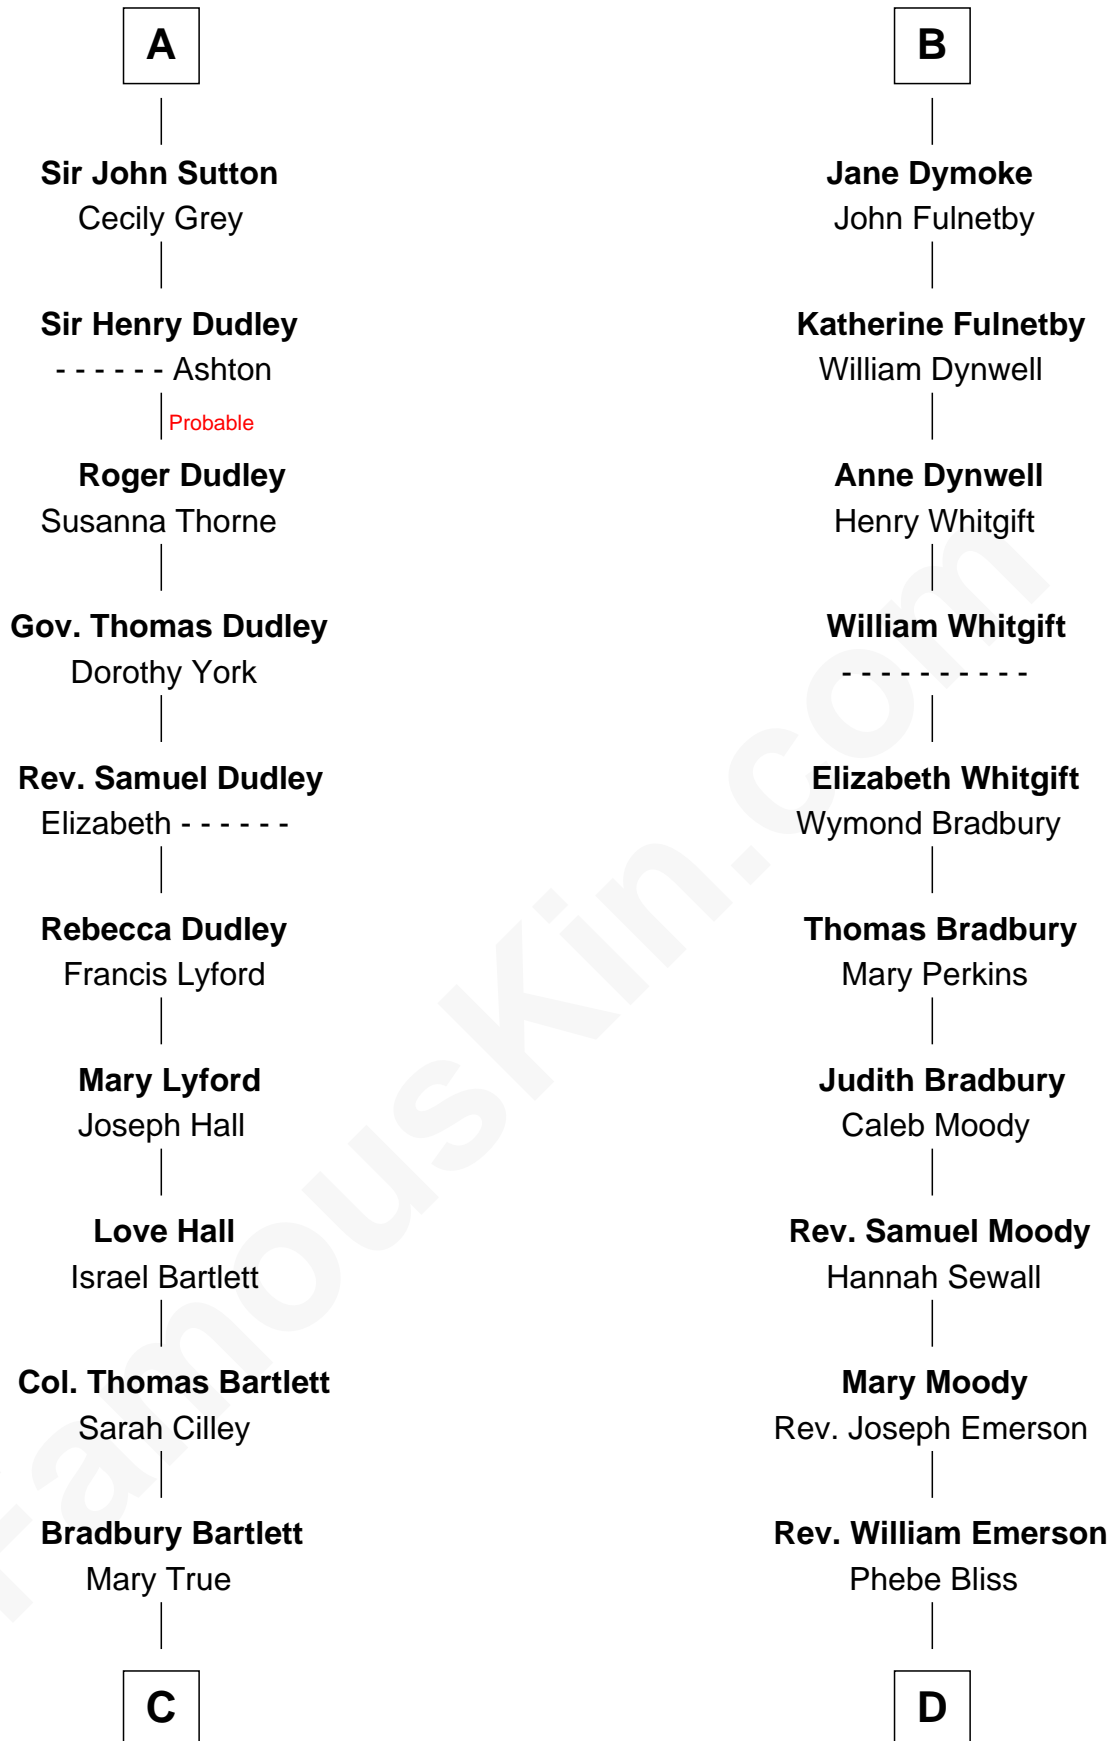

FamousKin.com Relationship Chart of

Alan Shepard

Mercury and Apollo Astronaut

18th cousin 2 times removed of

Ralph Waldo Emerson

American Poet

Sir Edmund Mortimer

Margaret de Fiennes

C

Thomas Bradbury Bartlett
Victoria Elizabeth Williams Cilley

Annie Elizabeth Bartlett
Frederick Johnson Shepard

Alan Bartlett Shepard
Pauline Renza Emerson

Alan Shepard
Mercury and Apollo Astronaut

D

Rev. William Emerson
Ruth Haskins