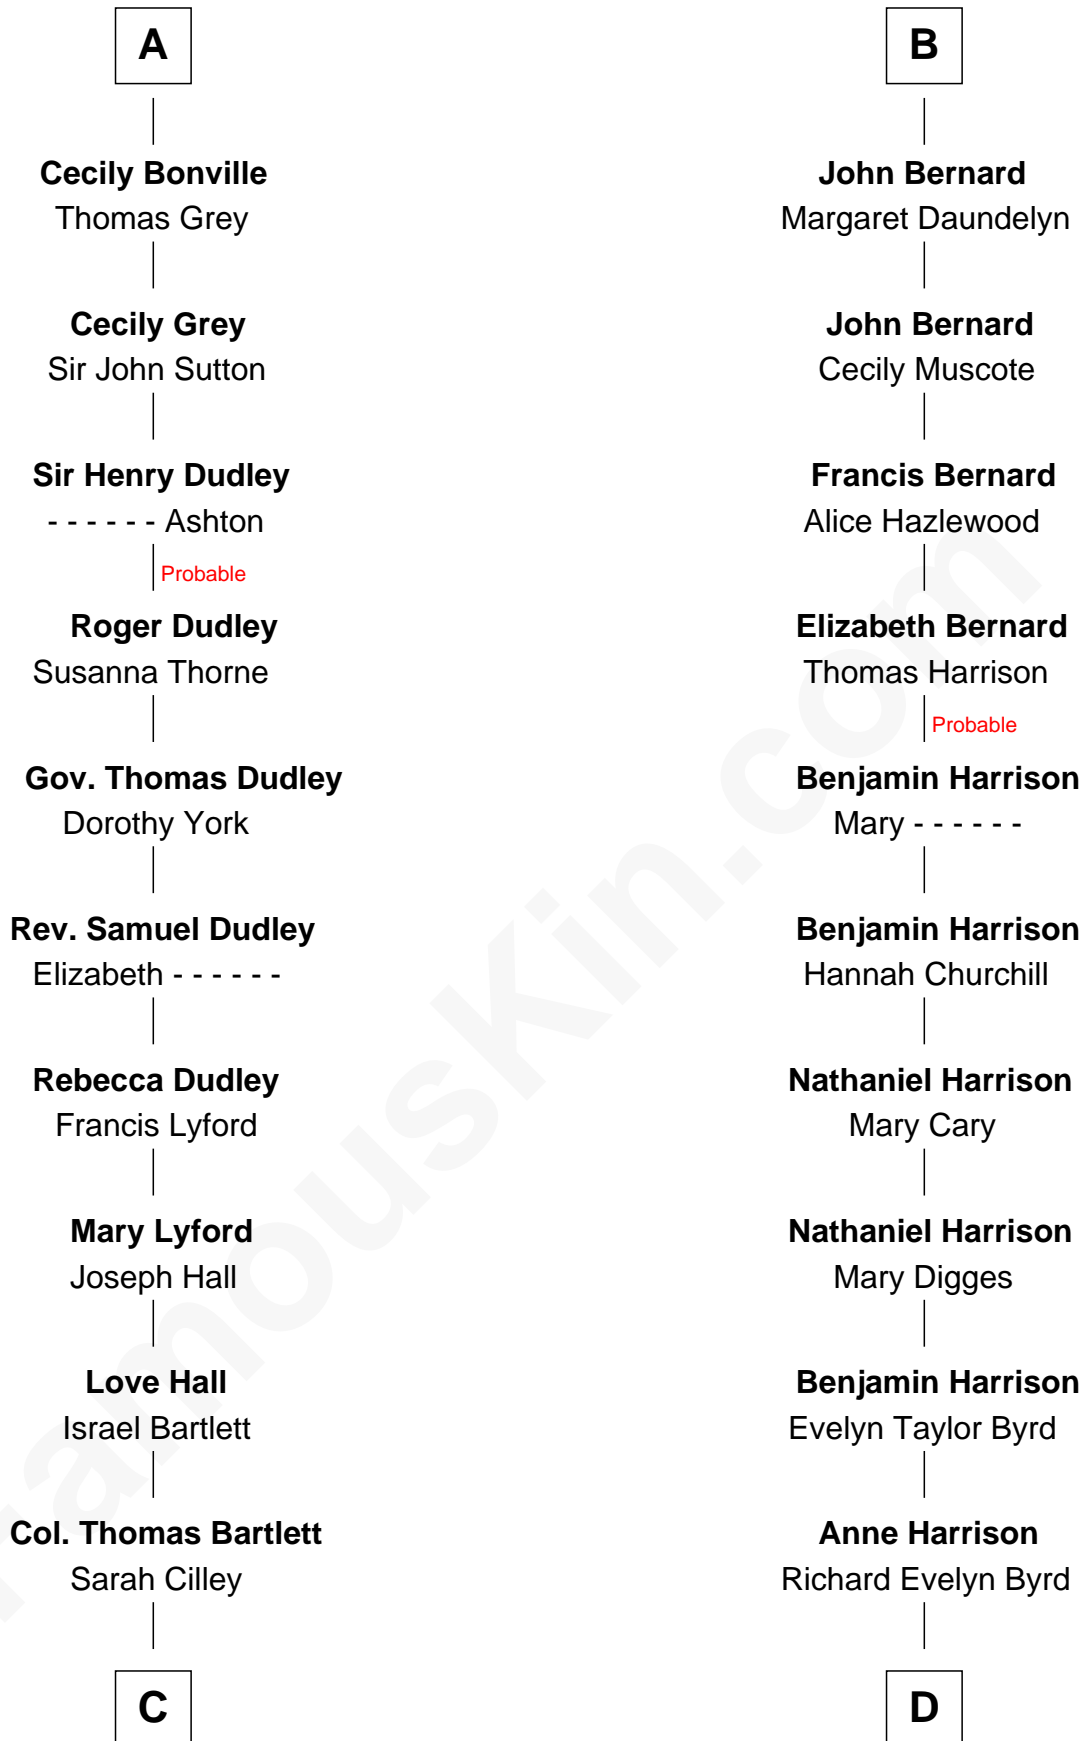

FamousKin.com Relationship Chart of

Alan Shepard

Mercury and Apollo Astronaut

19th cousin 2 times removed of

Admiral Richard Byrd

Polar Explorer

Thomas de Clare
Juliana FitzMaurice

Margaret de Clare
Bartholomew de Badlesmere

Margery de Badlesmere
Sir William de Ros

Thomas de Ros
Beatrice de Stafford

Margaret de Ros
Sir Reynold Grey

Margaret Grey
Sir William Bonville

William Bonville
Elizabeth Harington

William Bonville
Katherine Neville

A

Margaret de Clare
Bartholomew de Badlesmere

Margery de Badlesmere
Sir William de Ros

Maud de Roos
John de Welles

Margery de Welles
Stephen le Scrope

John le Scrope
Elizabeth Chaworth

Elizabeth le Scrope
Sir Henry le Scrope

Margaret Scrope
John Bernard

B

C

Bradbury Bartlett

Mary True

Thomas Bradbury Bartlett

Victoria Elizabeth Williams Cilley

Annie Elizabeth Bartlett