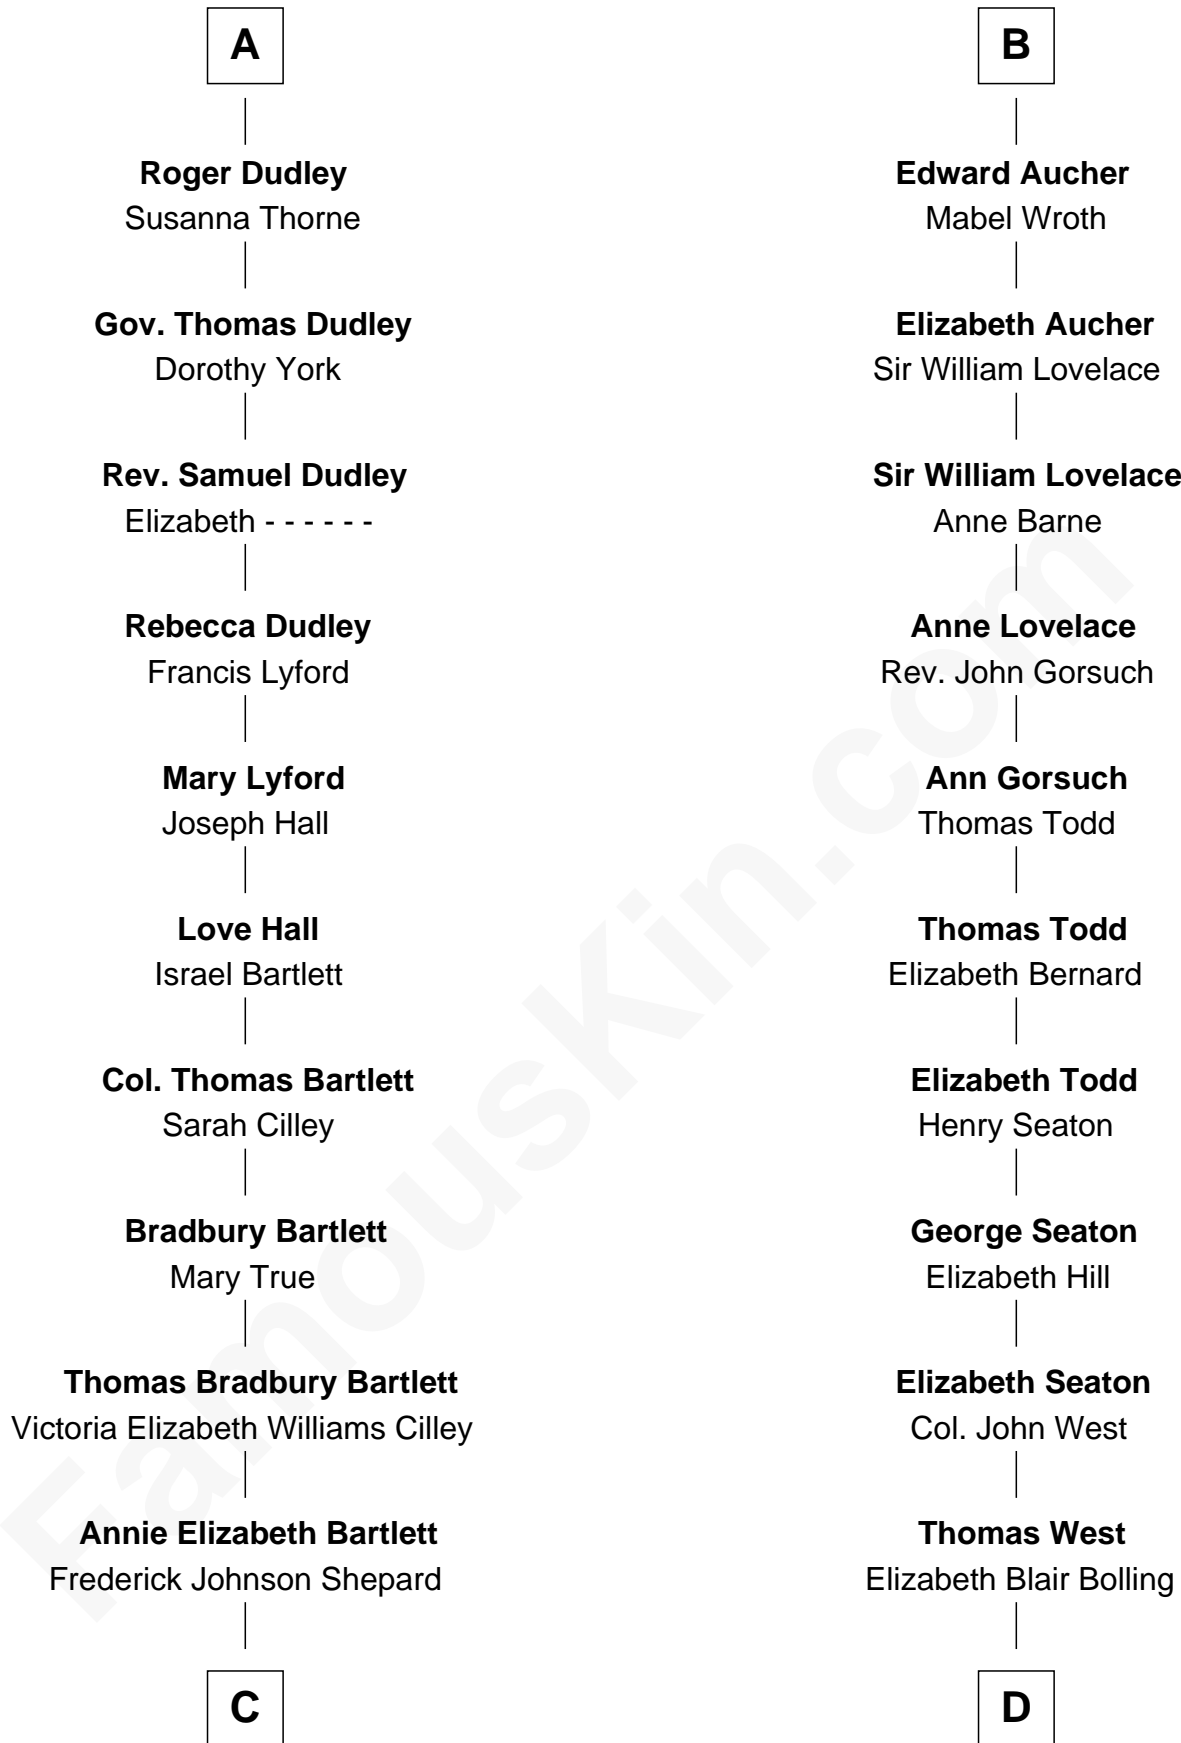

## Relationship Chart of

### Alan Shepard

*Mercury and Apollo Astronaut*

18th cousin 3 times removed of

### Admiral Richard Byrd

*Polar Explorer*

**C**

**Alan Bartlett Shepard**  
Pauline Renza Emerson

**Alan Shepard**  
*Mercury and Apollo Astronaut*

**D**

**Eliza Bolling West**  
Dr. Joel Walker Flood

**Col. Henry De La Warr Flood**  
Mary Elizabeth Trent

**Joel Walker Flood**  
Ella Faulkner

**Eleanor Bolling Flood**  
Richard Evelyn Byrd

**Admiral Richard Byrd**  
*Polar Explorer*

FamousKin.com