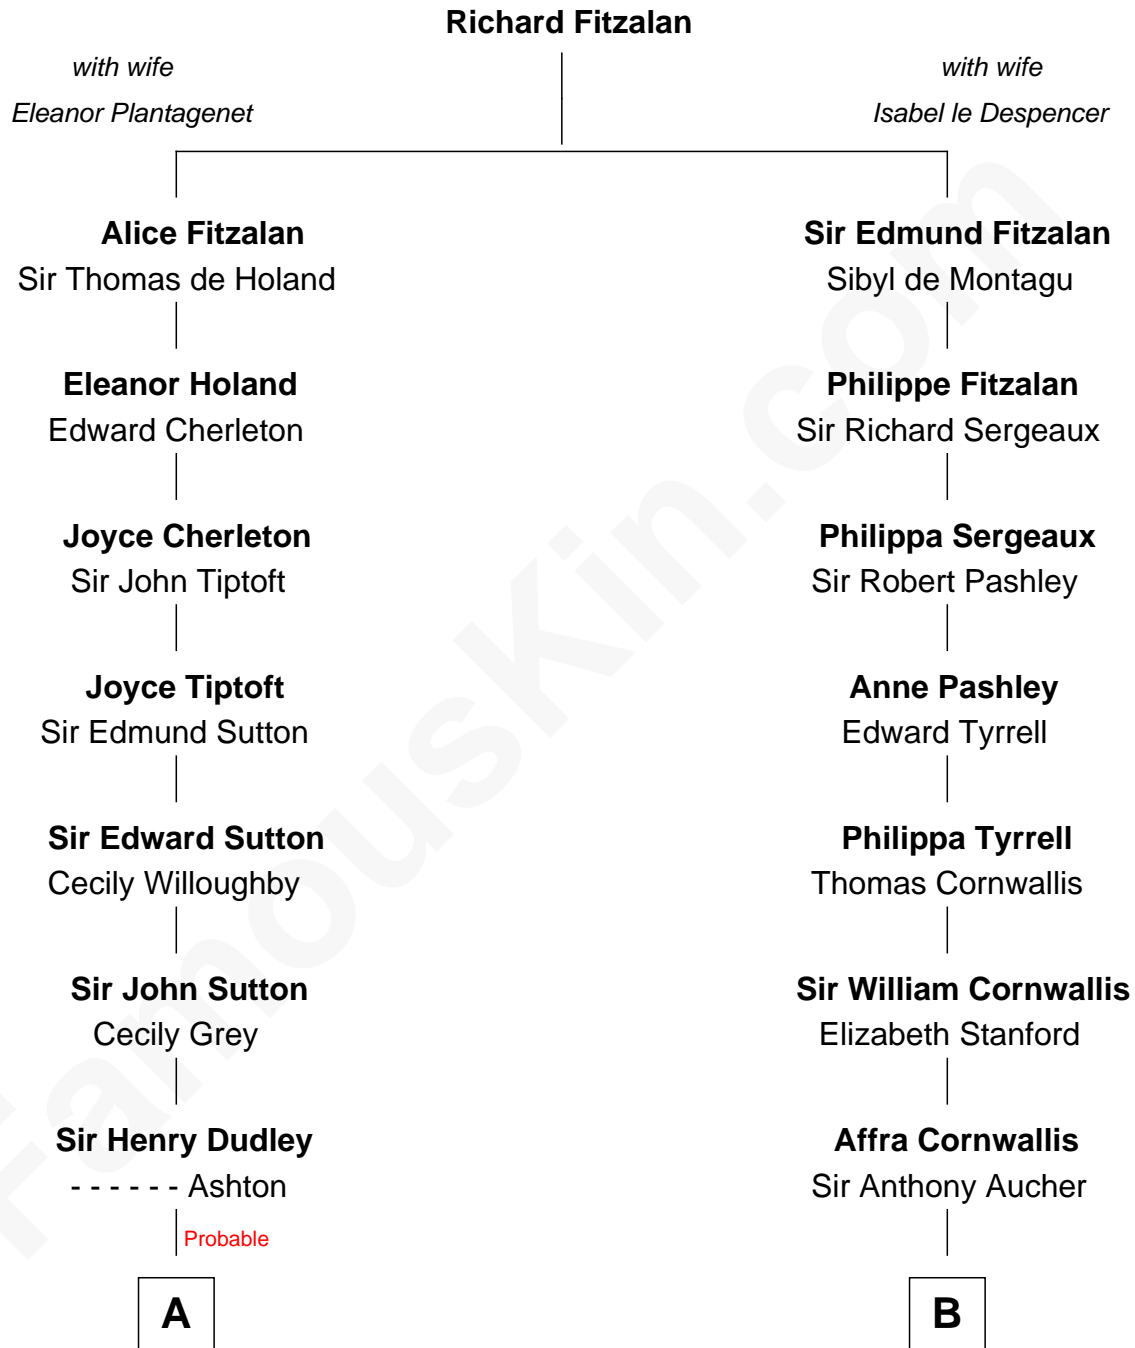

## Relationship Chart of

### Alan Shepard

*Mercury and Apollo Astronaut*

18th cousin 3 times removed of

### Admiral Richard Byrd

*Polar Explorer*

**C**

**Alan Bartlett Shepard**  
Pauline Renza Emerson

**Alan Shepard**  
*Mercury and Apollo Astronaut*

**D**

**Eliza Bolling West**  
Dr. Joel Walker Flood

**Col. Henry De La Warr Flood**  
Mary Elizabeth Trent