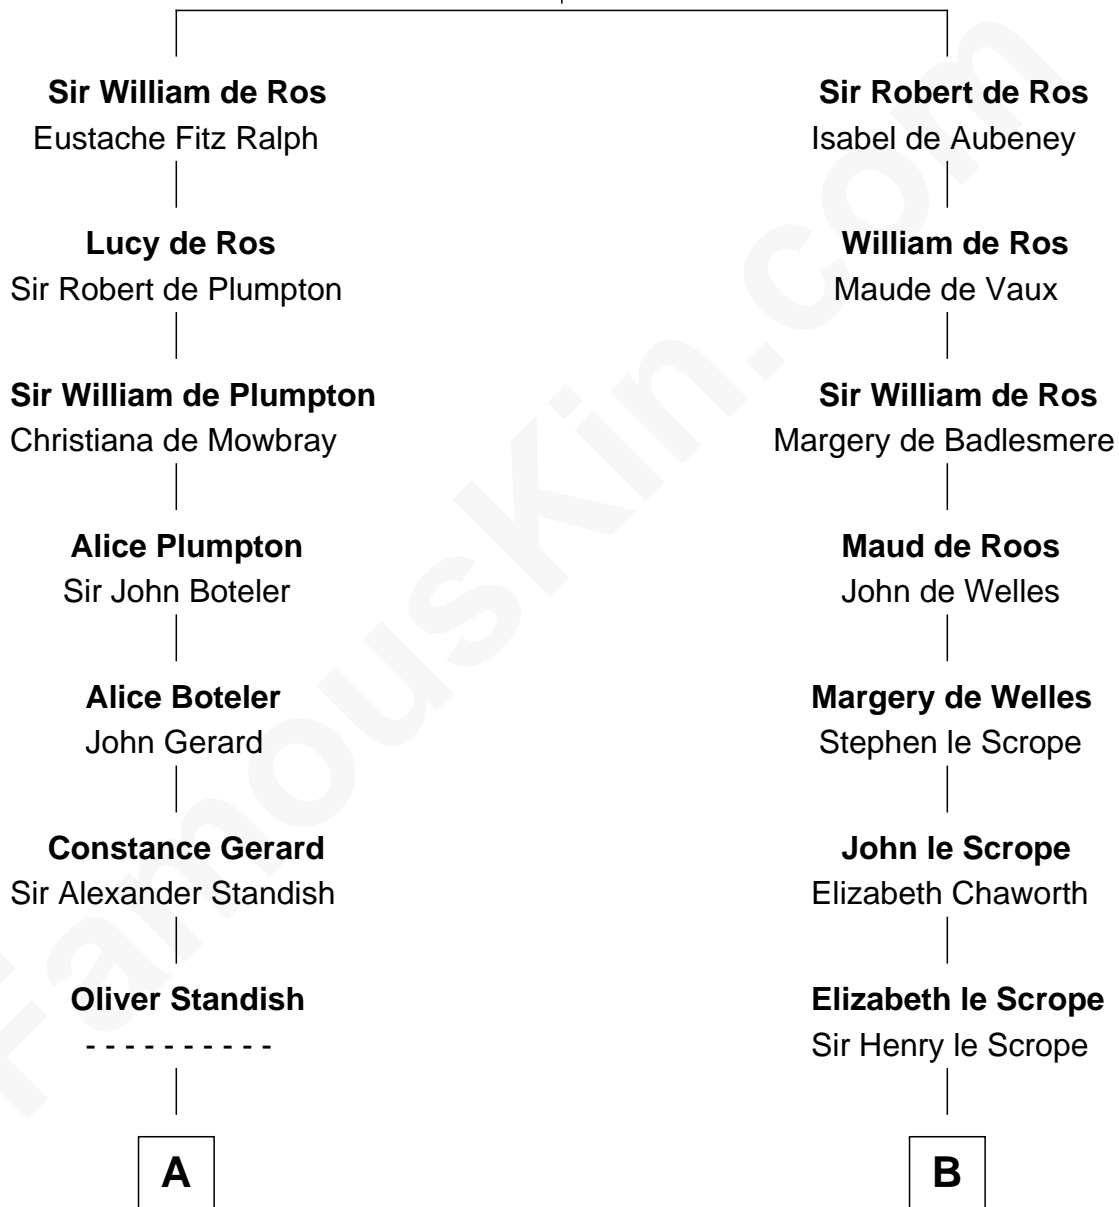

# FamousKin.com Relationship Chart of

**Alan Shepard**

*Mercury and Apollo Astronaut*

20th cousin 1 time removed of

**Admiral Richard Byrd**

*Polar Explorer*

**Sir William de Ros**

Lucy FitzPiers

**C**

**Abraham Emerson**

Mary Benley Eaton

**Charles Stillman Emerson**

Hannah Maria Emmons

**Charles Stillman Emerson**

Belle Winslow

**Pauline Renza Emerson**

Alan Bartlett Shepard

**Alan Shepard**

*Mercury and Apollo Astronaut*

**D**

**Anne Harrison**

Richard Evelyn Byrd

**Col. William Byrd**

Jane Meriwether Rivers