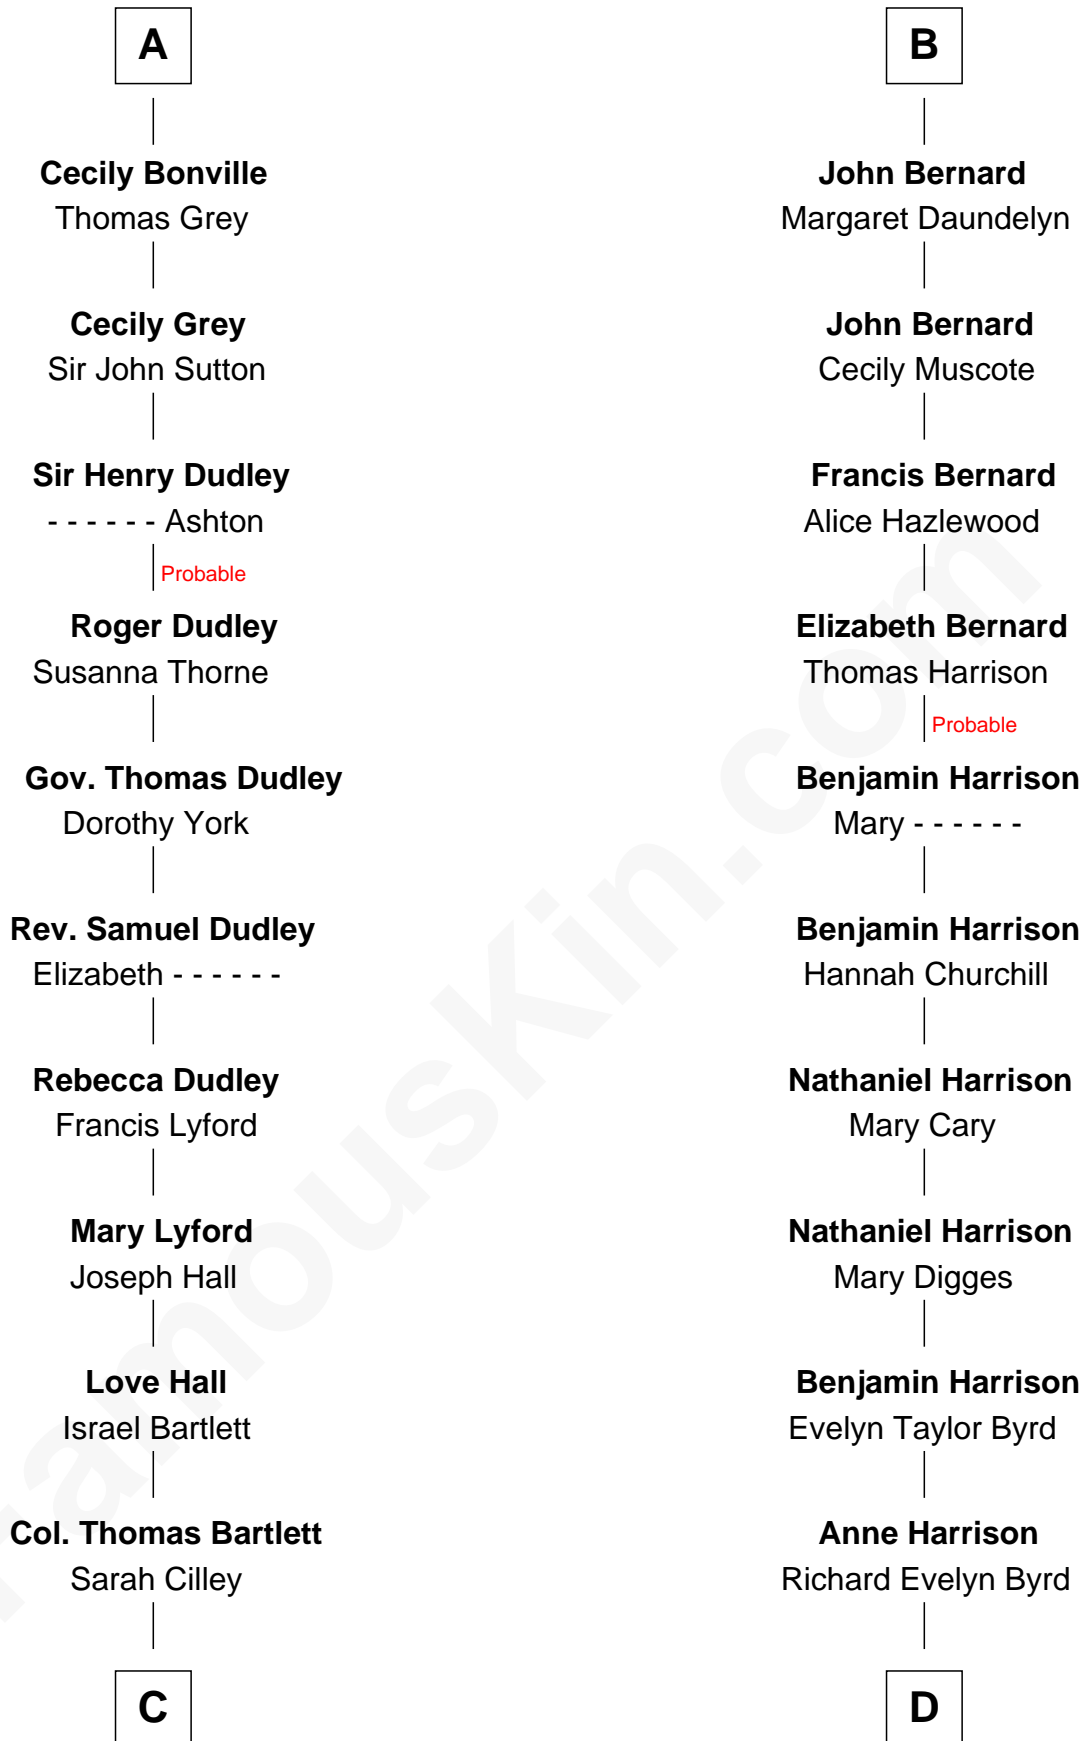

# FamousKin.com Relationship Chart of

**Alan Shepard**

*Mercury and Apollo Astronaut*

19th cousin 2 times removed of

**Admiral Richard Byrd**

*Polar Explorer*

John de Vaux

**C**

**Bradbury Bartlett**

Mary True

**Thomas Bradbury Bartlett**

Victoria Elizabeth Williams Cilley

**Annie Elizabeth Bartlett**

Frederick Johnson Shepard

**Alan Bartlett Shepard**

Pauline Renza Emerson

**Alan Shepard**

*Mercury and Apollo Astronaut*

**D**

**Col. William Byrd**

Jane Meriwether Rivers

**Richard Evelyn Byrd**

Eleanor Bolling Flood

**Admiral Richard Byrd**