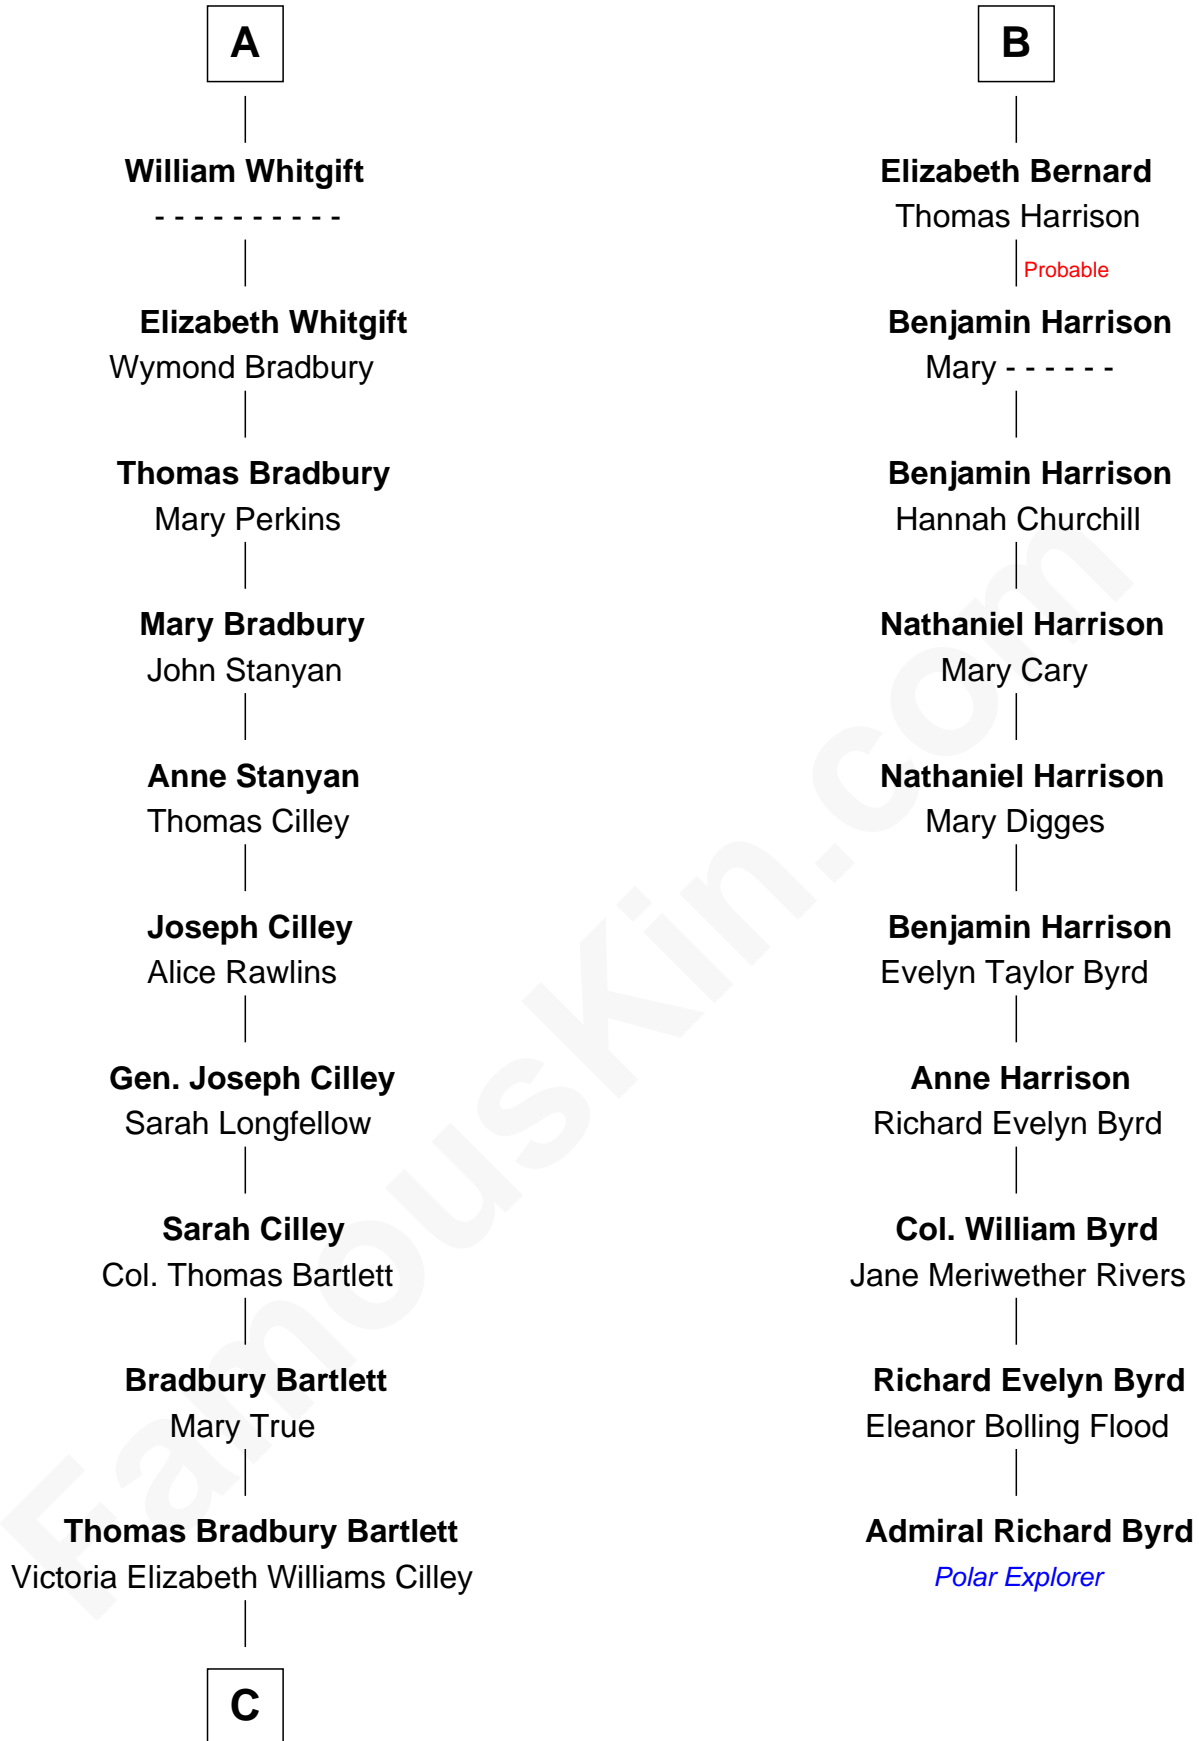

FamousKin.com Relationship Chart of

Alan Shepard

Mercury and Apollo Astronaut

16th cousin 3 times removed of

Admiral Richard Byrd

Polar Explorer

John de Welles

Maud de Roos

A

Margery de Welles
Stephen le Scrope

John le Scrope
Elizabeth Chaworth

Elizabeth le Scrope
Sir Henry le Scrope

Margaret Scrope
John Bernard

John Bernard
Margaret Daundelyn

John Bernard
Cecily Muscote

Francis Bernard
Alice Hazlewood

B

C

—
Annie Elizabeth Bartlett
Frederick Johnson Shepard

—
Alan Bartlett Shepard
Pauline Renza Emerson

—
Alan Shepard
Mercury and Apollo Astronaut

FamousKin.com