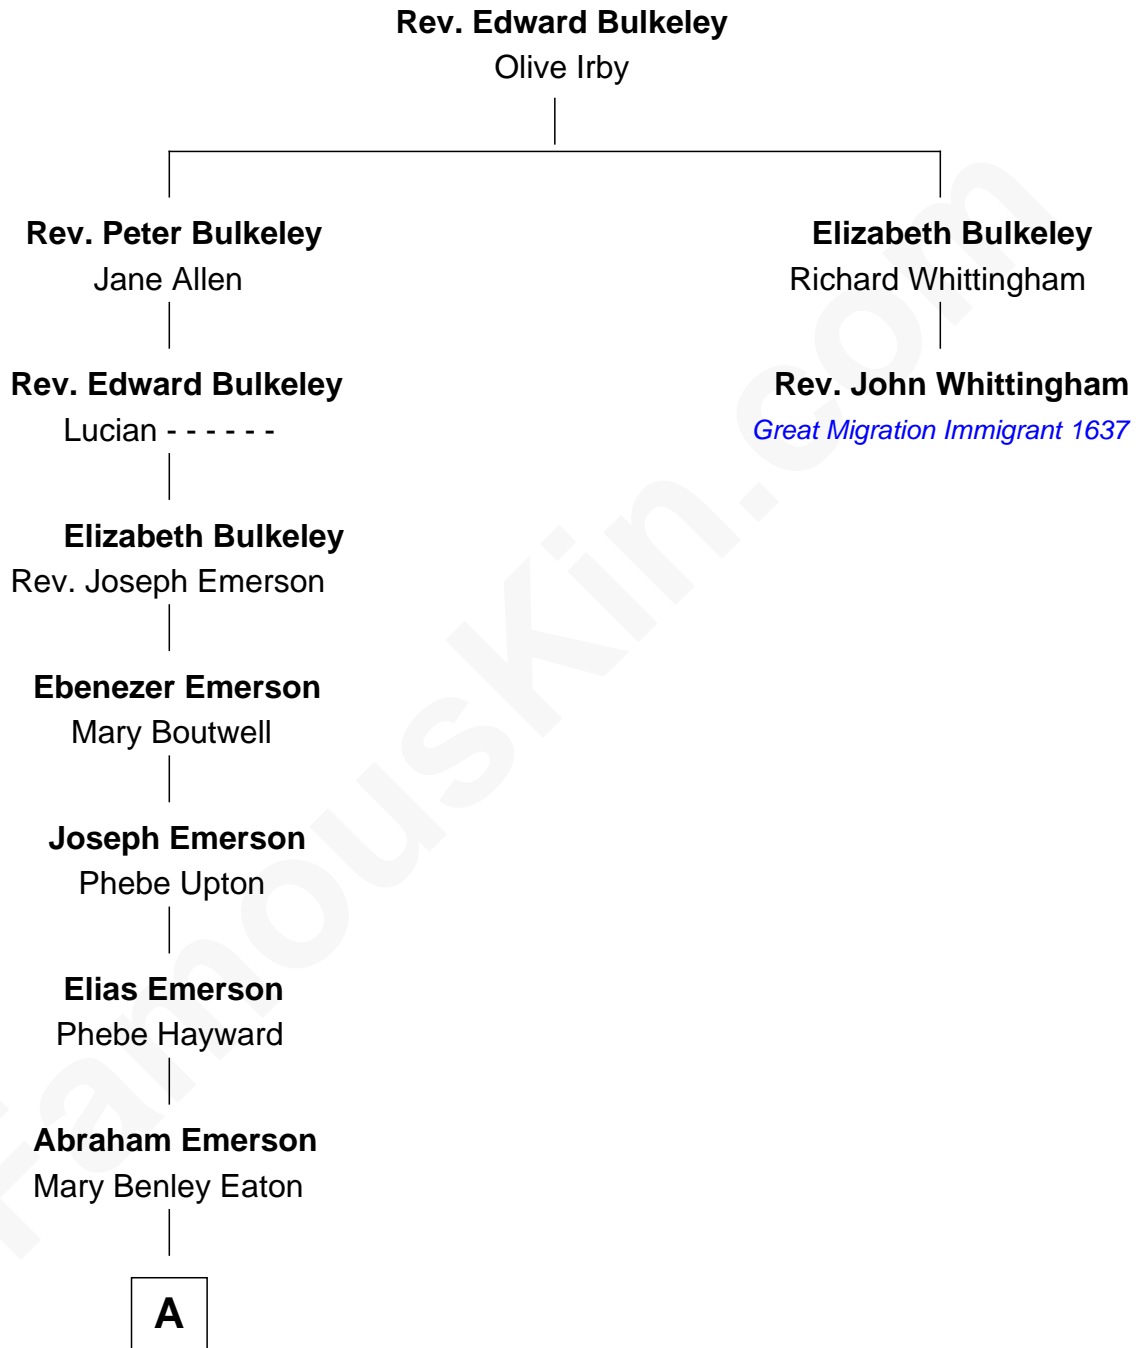

**FamousKin.com**  
**Relationship Chart of**  
**Alan Shepard**

*Mercury and Apollo Astronaut*

**1st cousin 9 times removed of**

**Rev. John Whittingham**

*(c1616 - 1639) Great Migration Immigrant 1637*

**A**

—  
**Charles Stillman Emerson**

Hannah Maria Emmons

—  
**Charles Stillman Emerson**

Belle Winslow

—  
**Pauline Renza Emerson**

Alan Bartlett Shepard

—  
**Alan Shepard**

*Mercury and Apollo Astronaut*