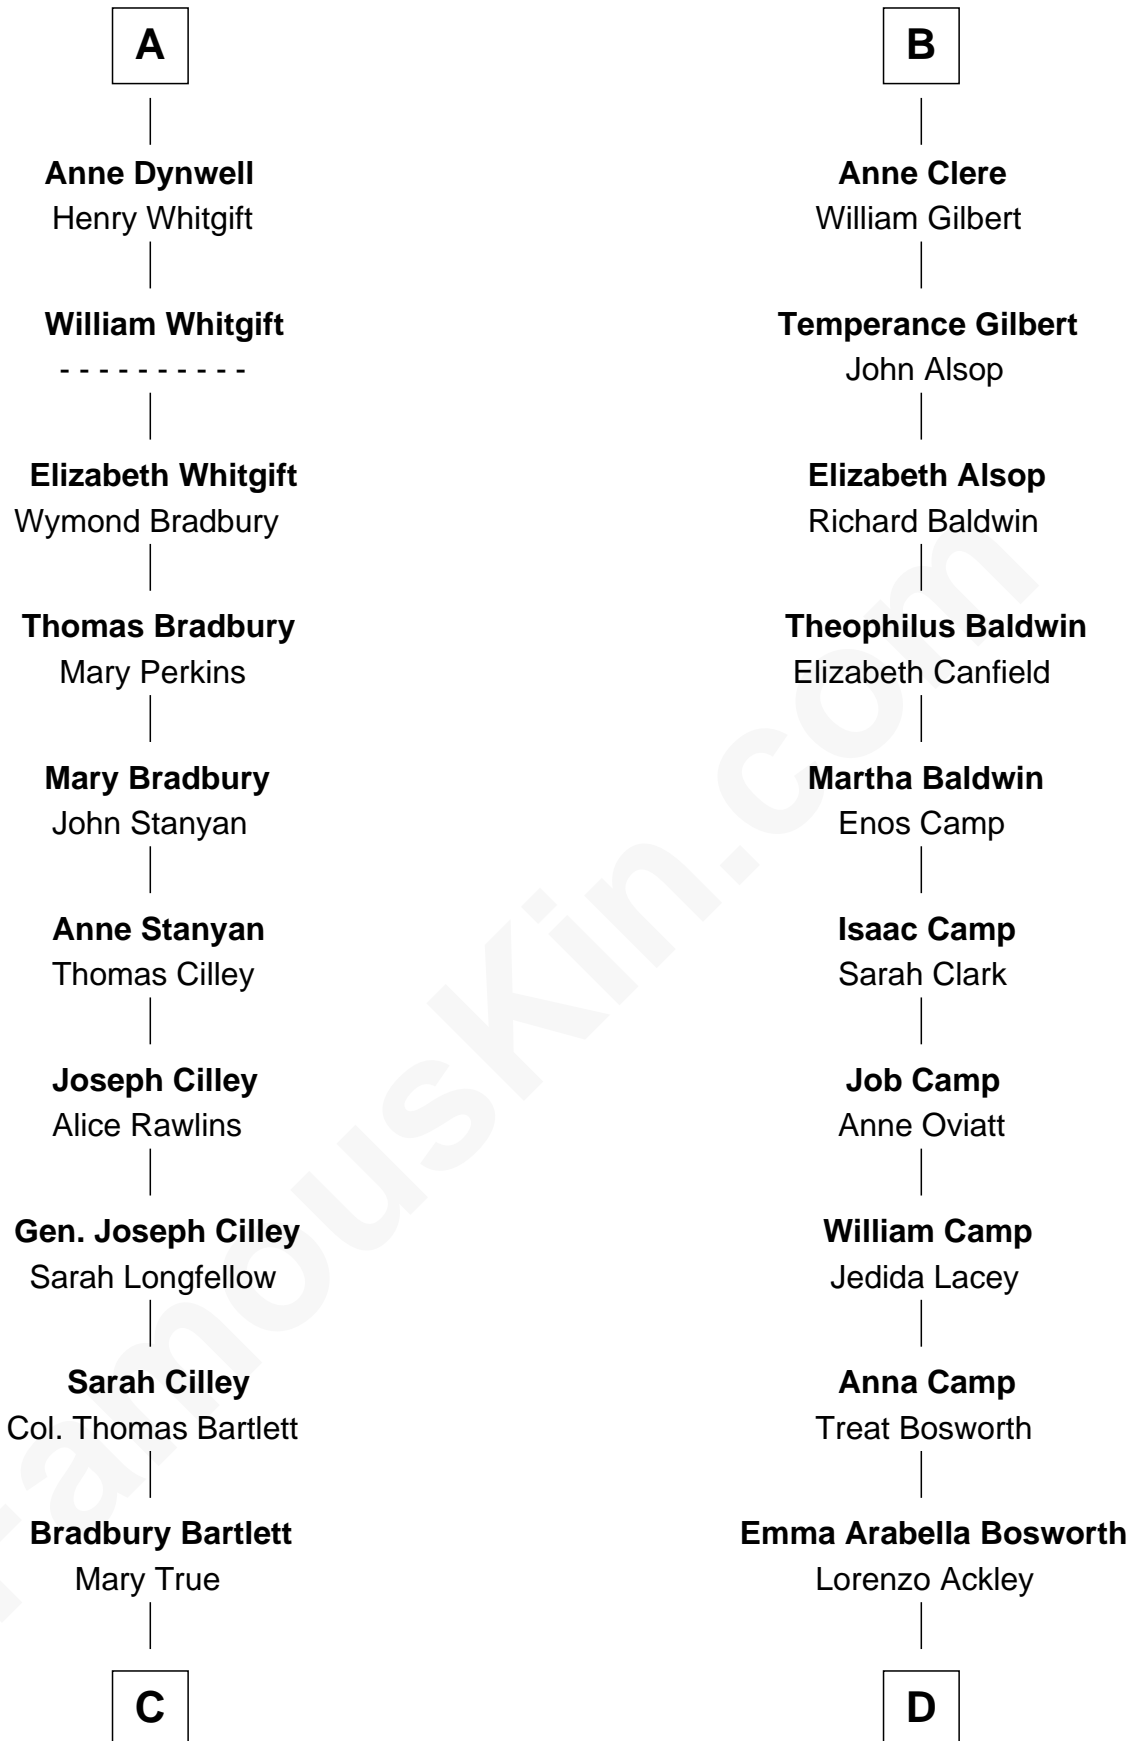

FamousKin.com
Relationship Chart of
Alan Shepard

Mercury and Apollo Astronaut

20th cousin 1 time removed of

Sydney Biddle Barrows

Mayflower Madam

Sir Thomas de Beauchamp

Katherine de Mortimer

C

Thomas Bradbury Bartlett
Victoria Elizabeth Williams Cilley

Annie Elizabeth Bartlett
Frederick Johnson Shepard

Alan Bartlett Shepard
Pauline Renza Emerson

Alan Shepard
Mercury and Apollo Astronaut

D

Helen Eva Ackley
William Gildersleeve Parke