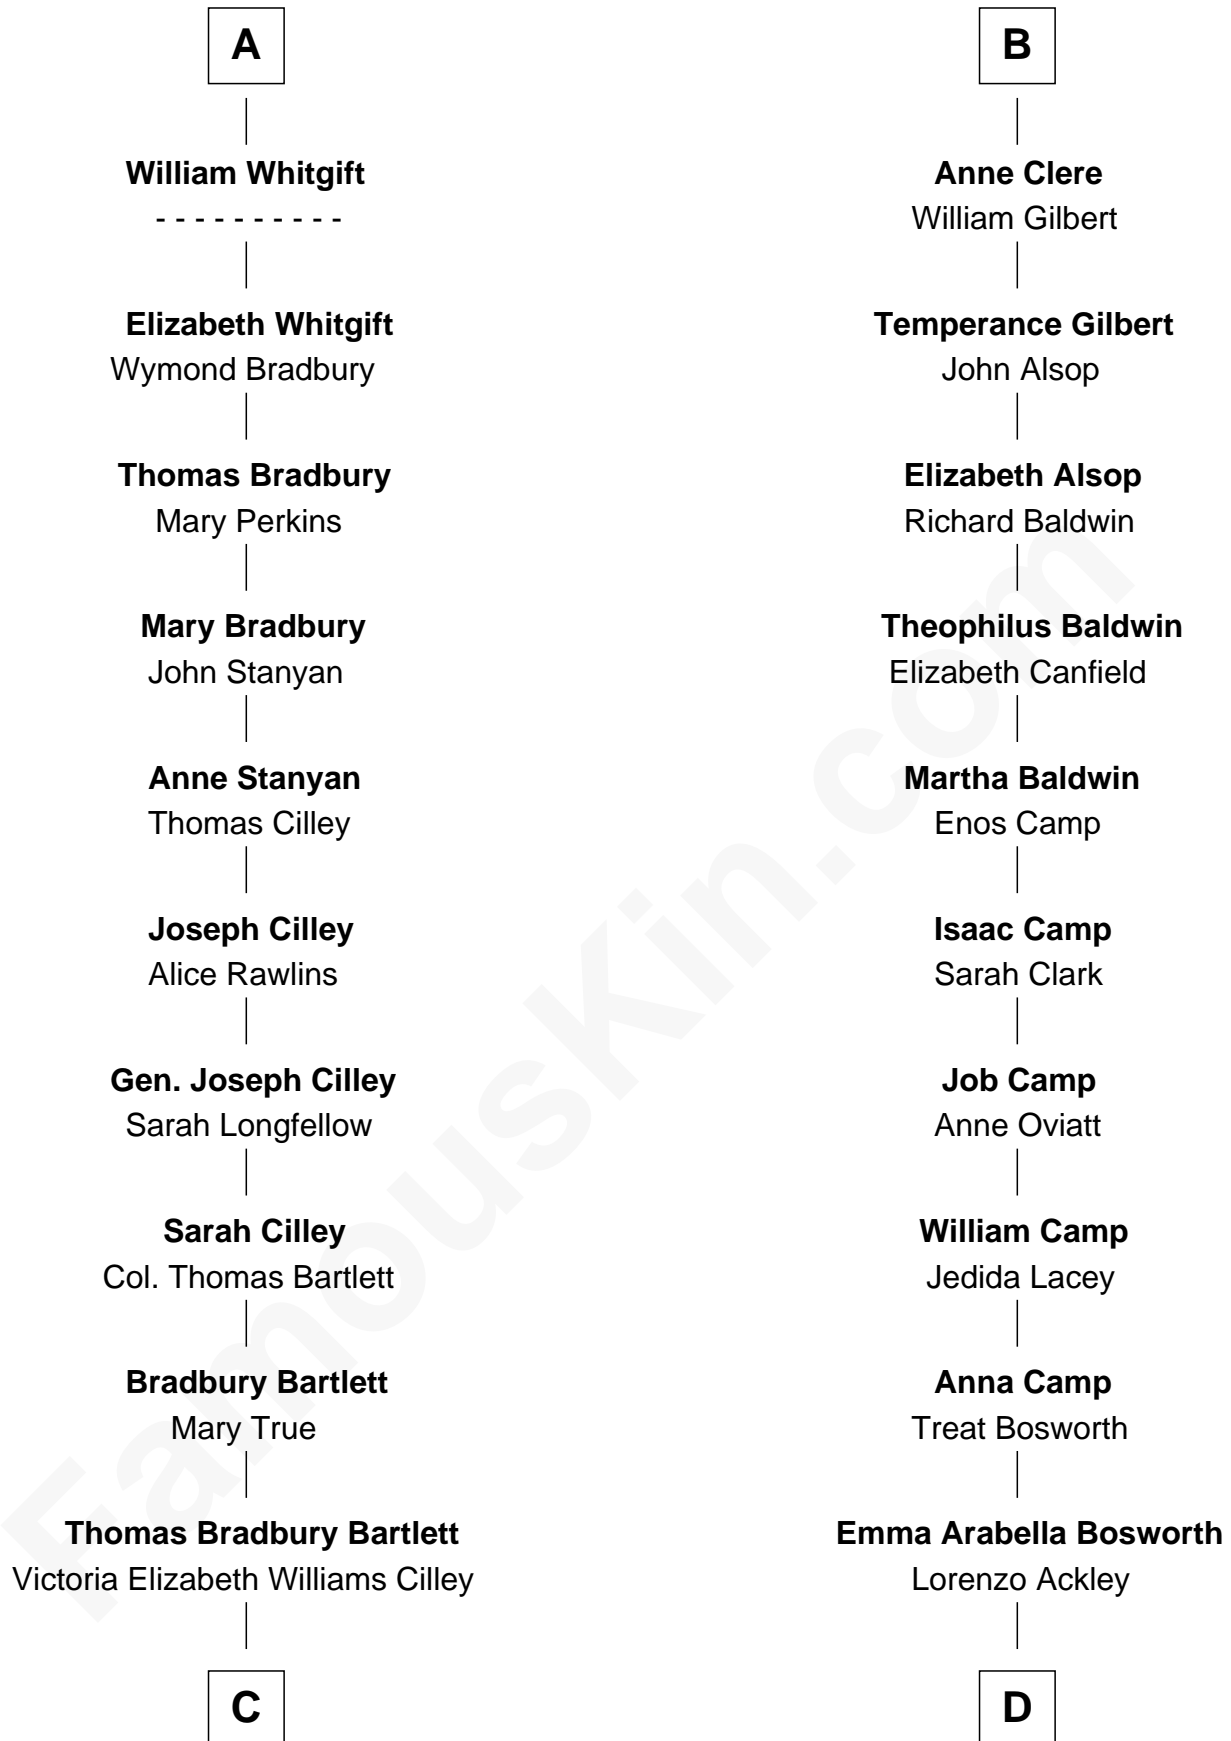

FamousKin.com Relationship Chart of

Alan Shepard

Mercury and Apollo Astronaut

19th cousin 2 times removed of

Sydney Biddle Barrows

Mayflower Madam

John de Welles

Maud de Roos

A

Anne de Welles
James Butler

James Butler
Joan Beauchamp

Sir Thomas Butler
Anne Hankeford

Margaret Butler
Sir William Boleyn

Alice Boleyn
Sir Robert Clere

Sir John Clere
Anne Tyrrell

Sir Edmund Clere
Frances Fulmerston

B

C

Annie Elizabeth Bartlett
Frederick Johnson Shepard

Alan Bartlett Shepard
Pauline Renza Emerson

Alan Shepard
Mercury and Apollo Astronaut

D

Helen Eva Ackley
William Gildersleeve Parke

Elizabeth Parke
Percy Ballantine