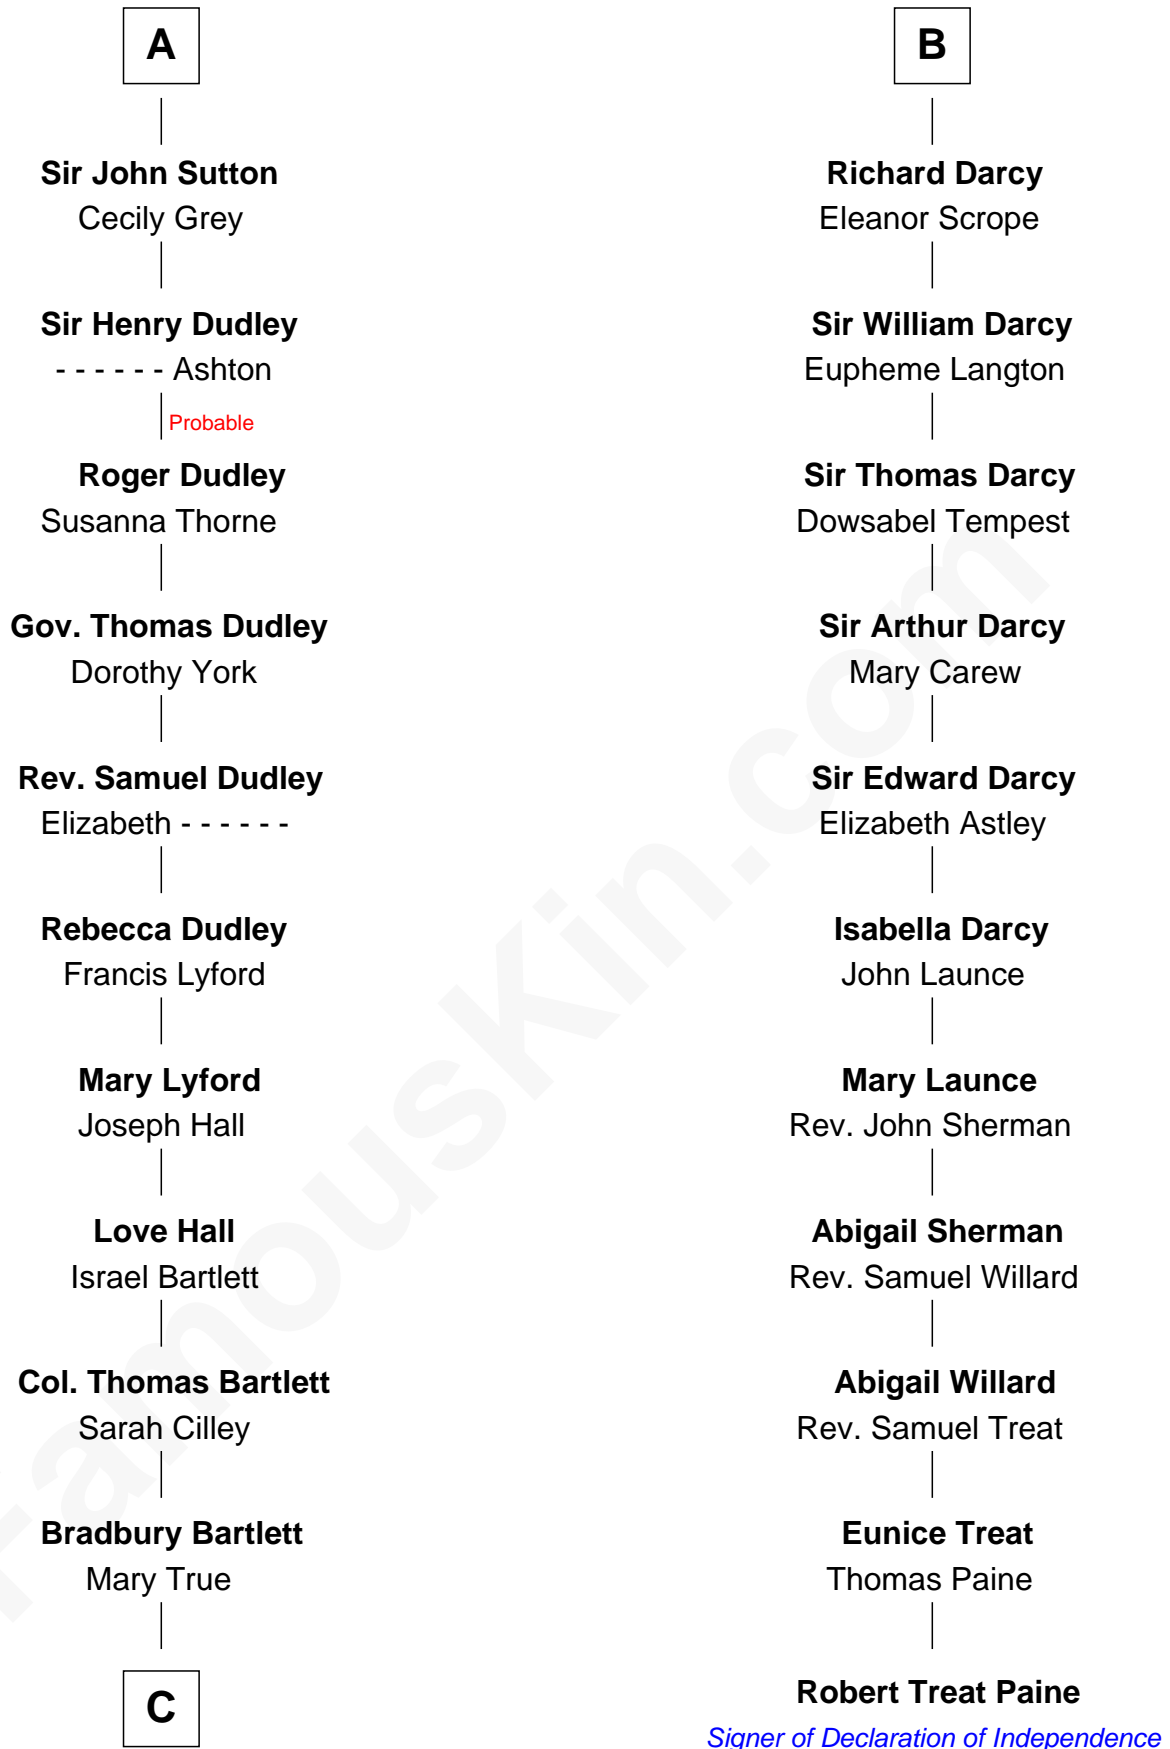

FamousKin.com

Relationship Chart of

Alan Shepard

Mercury and Apollo Astronaut

17th cousin 3 times removed of

Robert Treat Paine

Signer of the Declaration of Independence

Sir William de Ferrers

Margaret de Quincy

Joan de Ferrers
Sir Thomas de Berkeley

Sir Maurice de Berkeley
Eve la Zouche

Thomas de Berkeley
Katherine de Clyvedon

Sir John Berkeley
Elizabeth Betteshorne

Elizabeth Berkeley
Sir John Sutton

Sir Edmund Sutton
Joyce Tiptoft

Sir Edward Sutton
Cecily Willoughby

A

Robert de Ferrers
Alianore de Bohun

Sir John Ferrers
Hawise Muscegros

Sir Robert Ferrers
Joan de la Mote

Sir Robert de Ferrers
Elizabeth Botiller

Sir Robert de Ferrers
Joan Beaufort

Elizabeth Ferrers
Sir John de Greystoke

Joan de Greystoke
John Darcy

B

C

—
Thomas Bradbury Bartlett
Victoria Elizabeth Williams Cilley

—
Annie Elizabeth Bartlett
Frederick Johnson Shepard