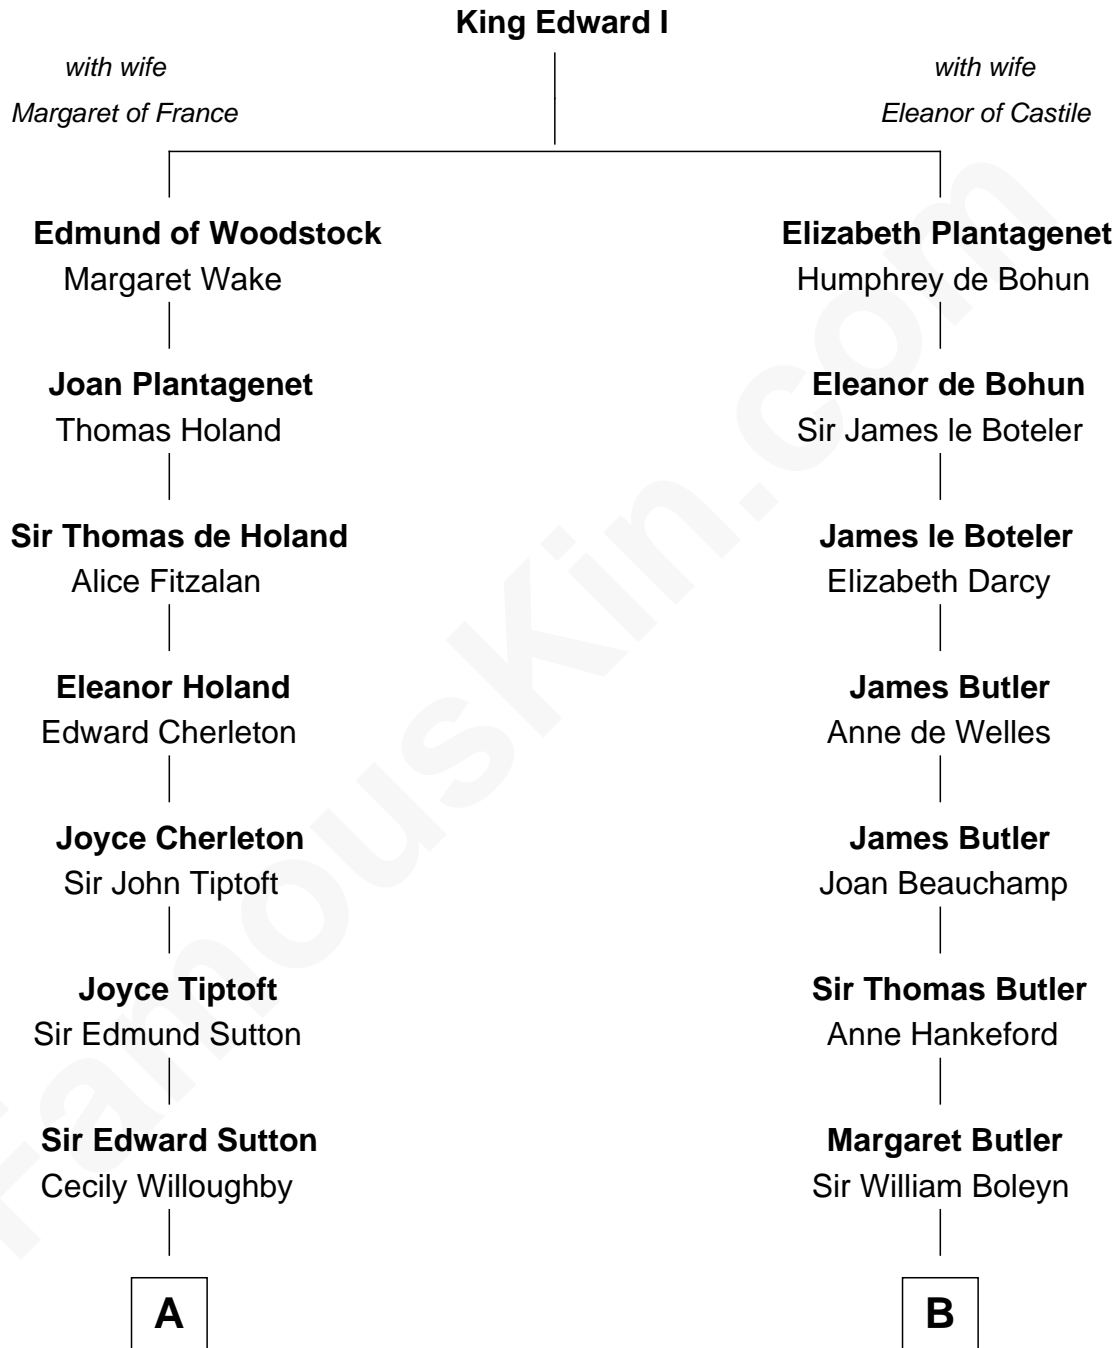

FamousKin.com

Relationship Chart of

Alan Shepard

Mercury and Apollo Astronaut

16th cousin 4 times removed of

William Floyd

Signer of the Declaration of Independence

C

—
Thomas Bradbury Bartlett
Victoria Elizabeth Williams Cilley

—
Annie Elizabeth Bartlett
Frederick Johnson Shepard

—
Alan Bartlett Shepard
Pauline Renza Emerson

—
Alan Shepard
Mercury and Apollo Astronaut