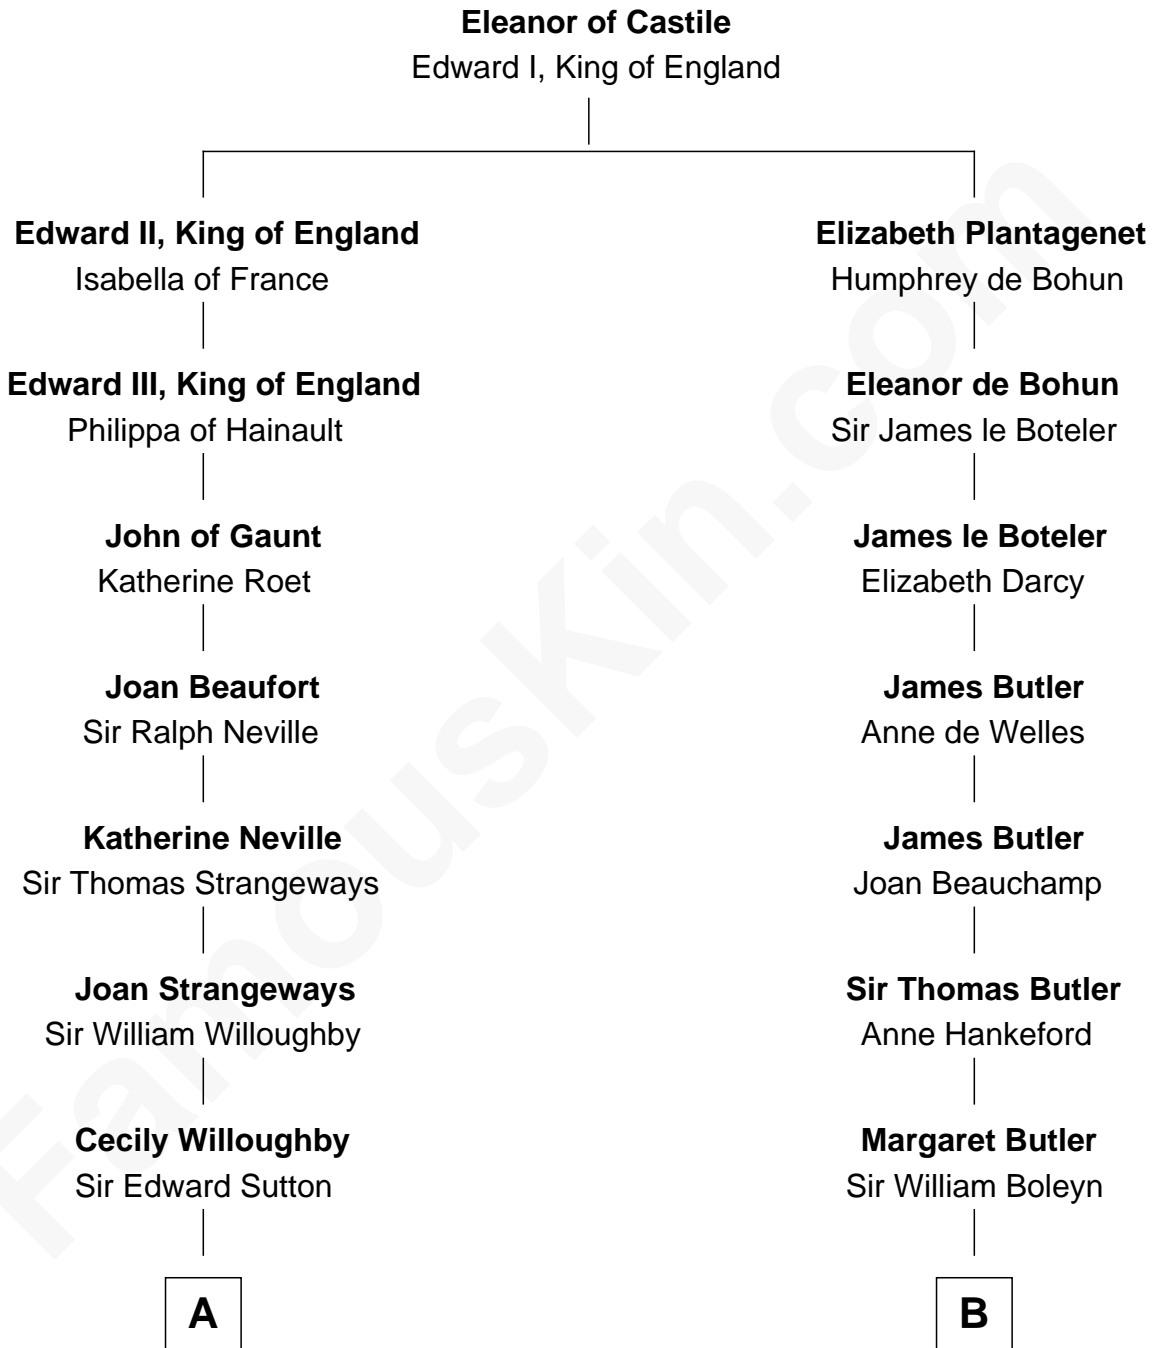

FamousKin.com Relationship Chart of

Alan Shepard

Mercury and Apollo Astronaut

16th cousin 4 times removed of

William Floyd

Signer of the Declaration of Independence

C

—
Thomas Bradbury Bartlett
Victoria Elizabeth Williams Cilley

—
Annie Elizabeth Bartlett
Frederick Johnson Shepard

—
Alan Bartlett Shepard
Pauline Renza Emerson

—
Alan Shepard
Mercury and Apollo Astronaut

FamousKin.com