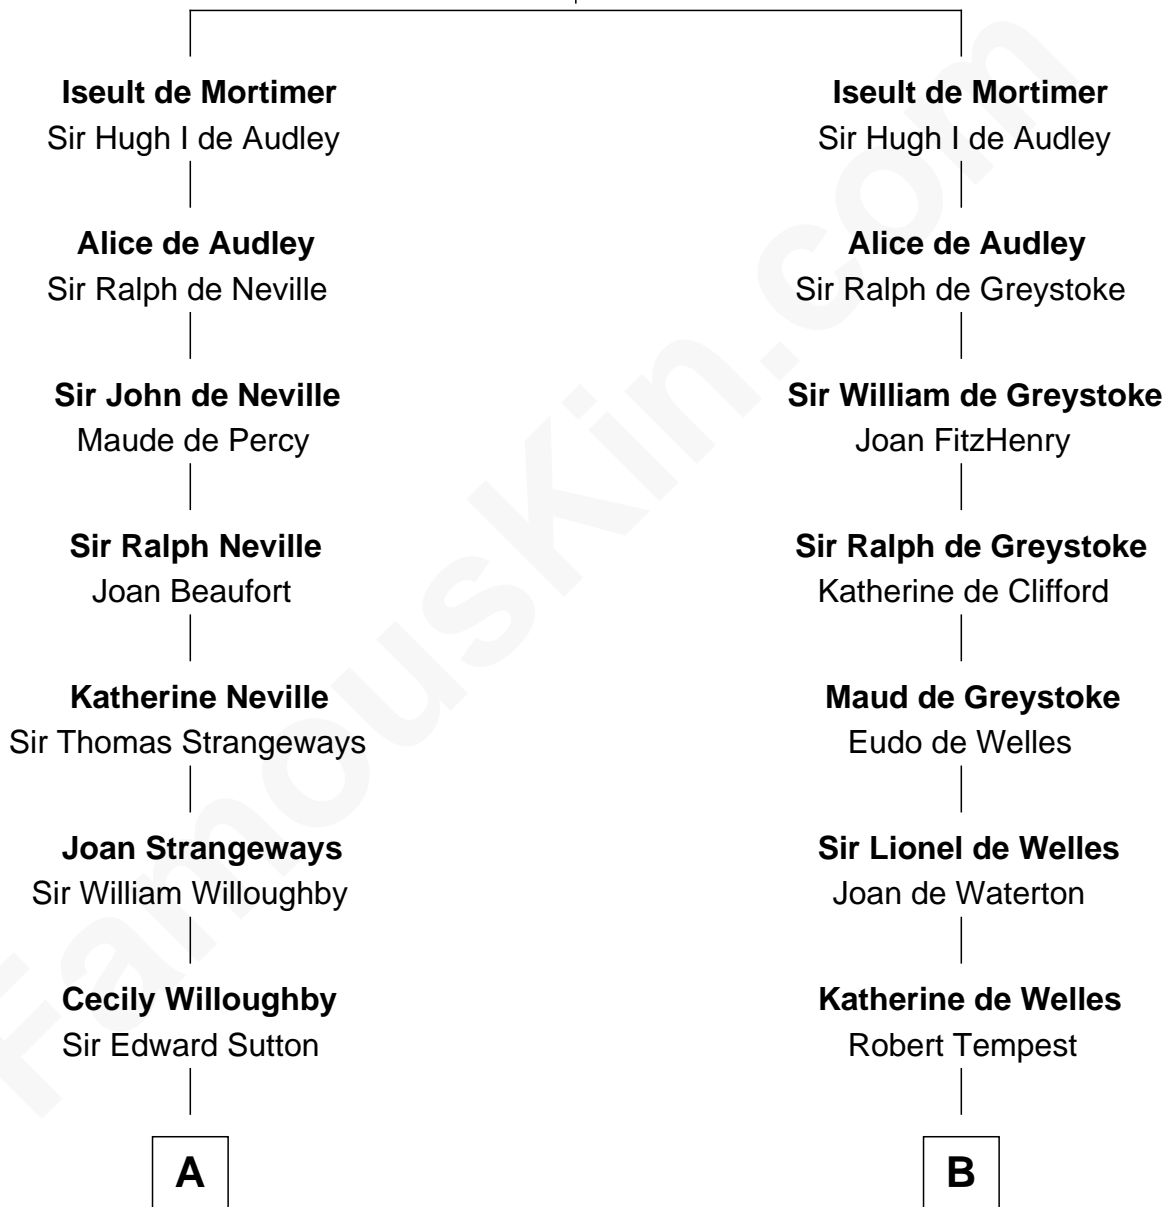

# FamousKin.com Relationship Chart of

**Alan Shepard**

*Mercury and Apollo Astronaut*

17th cousin 3 times removed of

**William Floyd**

*Signer of the Declaration of Independence*

**Sir Edmund Mortimer**

Margaret de Fiennes

**C**

—  
**Thomas Bradbury Bartlett**  
Victoria Elizabeth Williams Cilley

—  
**Annie Elizabeth Bartlett**  
Frederick Johnson Shepard

—  
**Alan Bartlett Shepard**  
Pauline Renza Emerson

—  
**Alan Shepard**  
*Mercury and Apollo Astronaut*