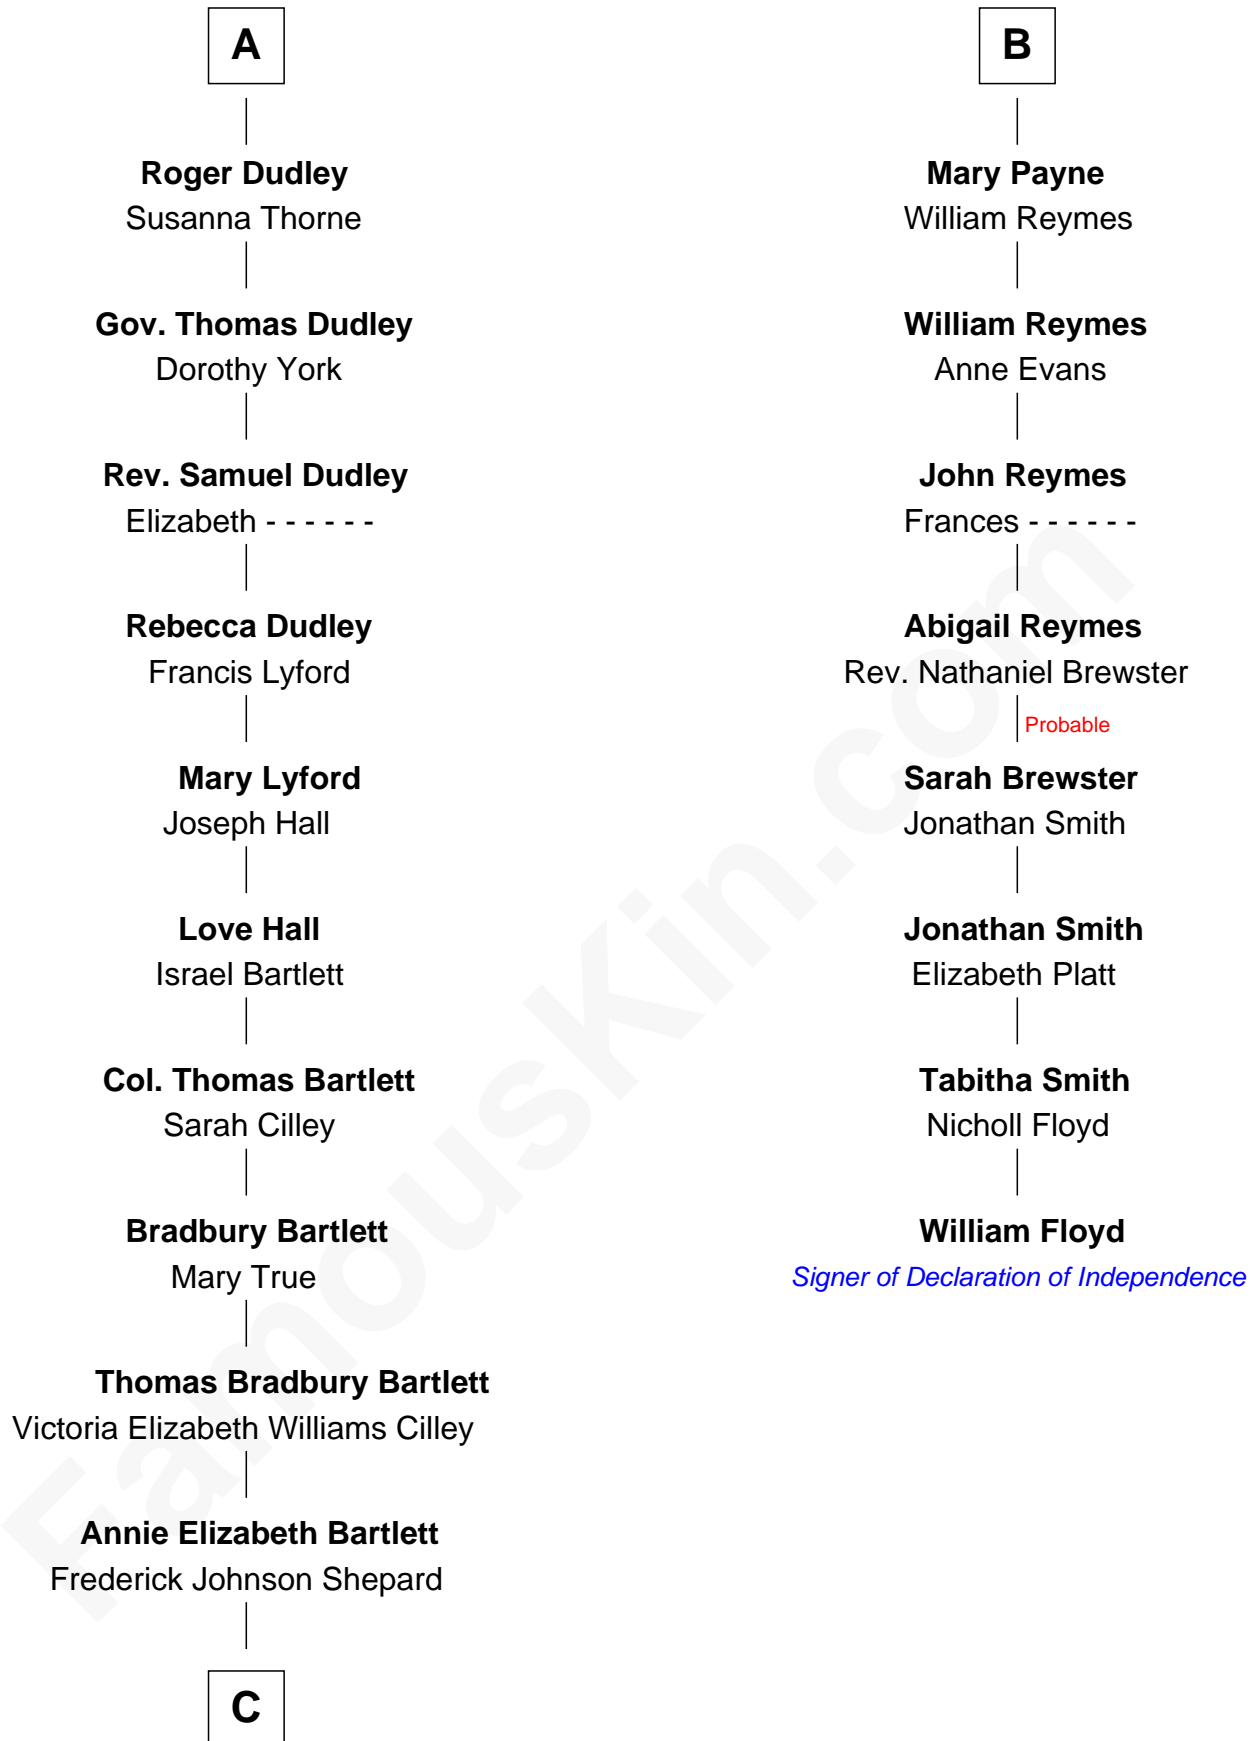

# FamousKin.com Relationship Chart of

**Alan Shepard**

*Mercury and Apollo Astronaut*

14th cousin 4 times removed of

**William Floyd**

*Signer of the Declaration of Independence*

**C**

—  
**Alan Bartlett Shepard**  
Pauline Renza Emerson

—  
**Alan Shepard**  
*Mercury and Apollo Astronaut*

FamousKin.com