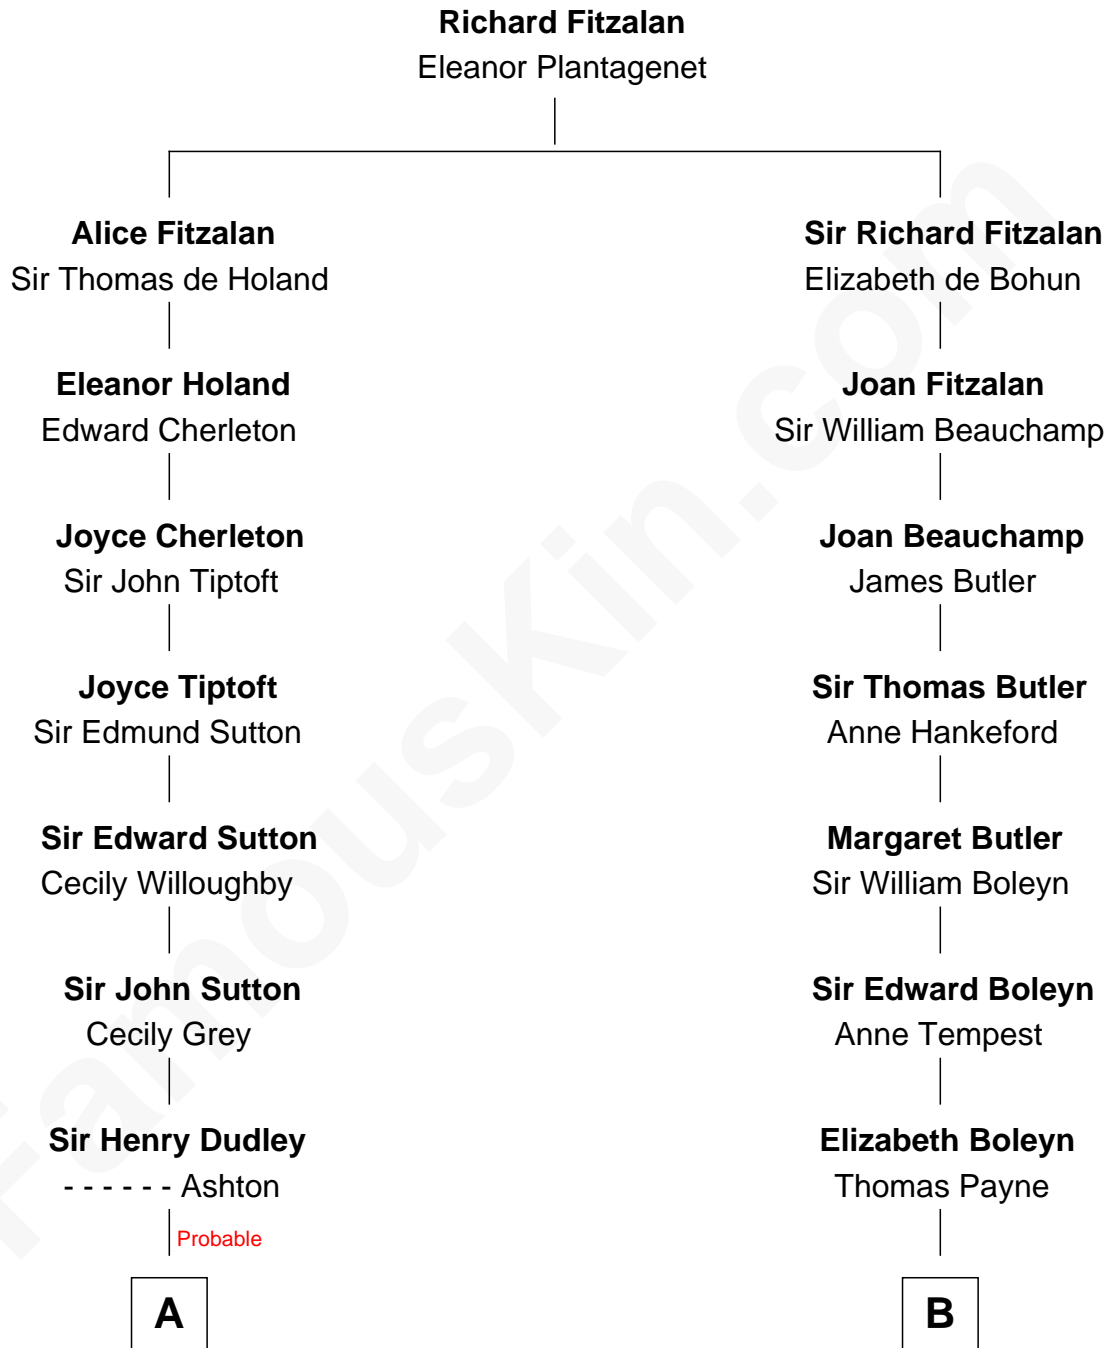

# FamousKin.com Relationship Chart of

**Alan Shepard**

*Mercury and Apollo Astronaut*

14th cousin 4 times removed of

**William Floyd**

*Signer of the Declaration of Independence*

**C**

—  
**Alan Bartlett Shepard**  
Pauline Renza Emerson

—  
**Alan Shepard**  
*Mercury and Apollo Astronaut*

FamousKin.com