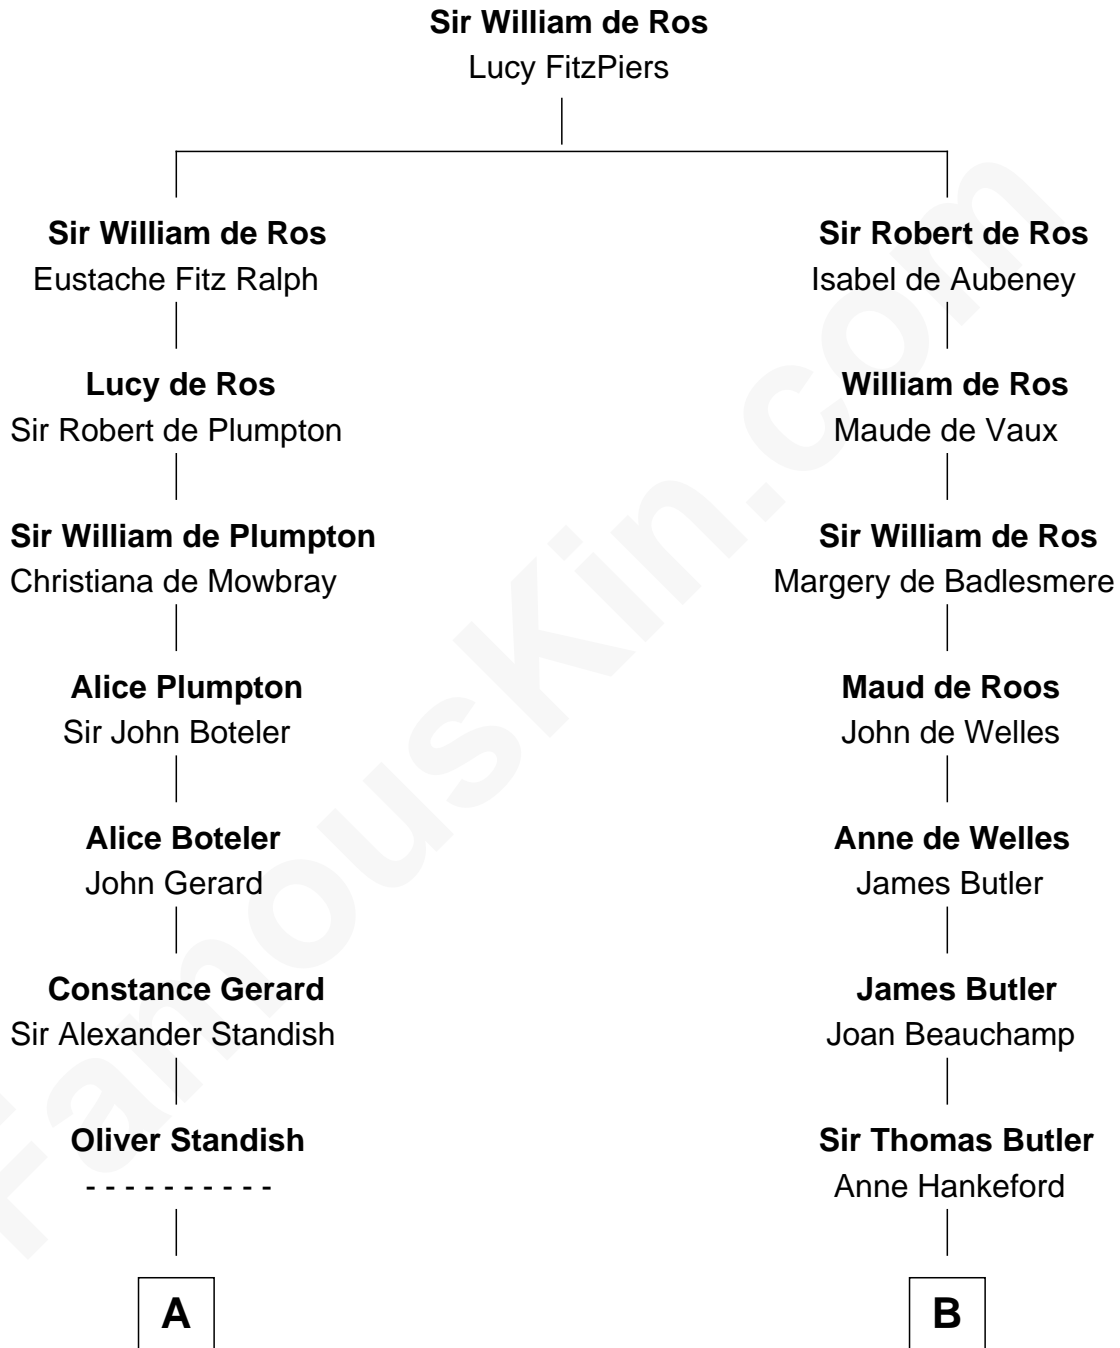

FamousKin.com Relationship Chart of

Alan Shepard

Mercury and Apollo Astronaut

17th cousin 4 times removed of

William Floyd

Signer of the Declaration of Independence

C

Abraham Emerson

Mary Benley Eaton

Charles Stillman Emerson

Hannah Maria Emmons

Charles Stillman Emerson

Belle Winslow

Pauline Renza Emerson

Alan Bartlett Shepard

Alan Shepard

Mercury and Apollo Astronaut

FamousKin.com