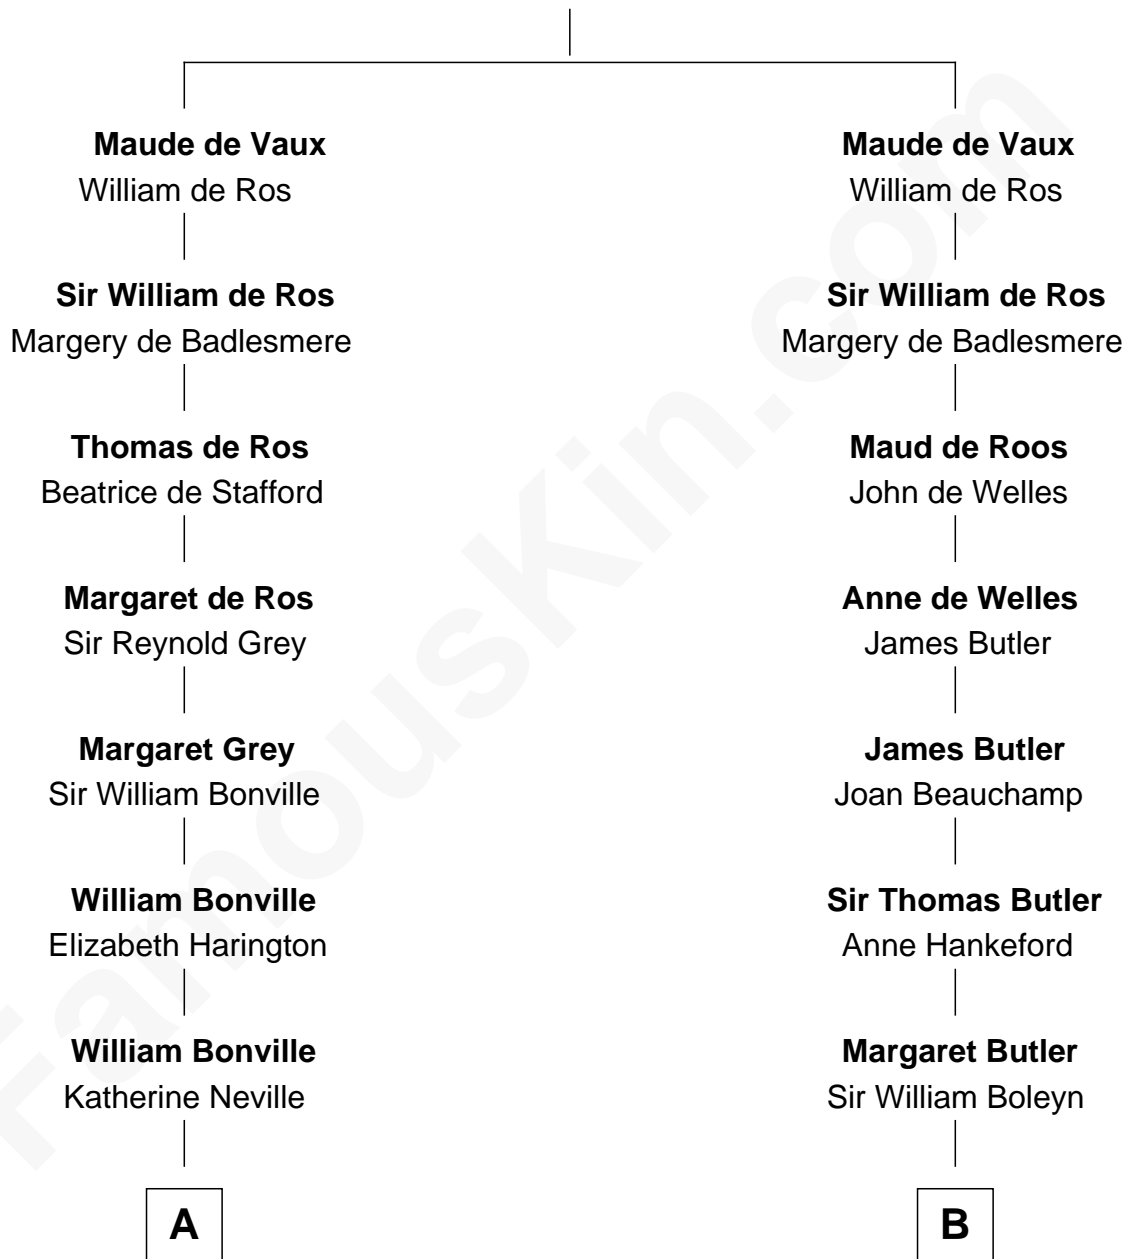

# FamousKin.com Relationship Chart of

**Alan Shepard**

*Mercury and Apollo Astronaut*

16th cousin 5 times removed of

**William Floyd**

*Signer of the Declaration of Independence*

**John de Vaux**

**C**

—  
**Bradbury Bartlett**

Mary True

—  
**Thomas Bradbury Bartlett**

Victoria Elizabeth Williams Cilley

—  
**Annie Elizabeth Bartlett**

Frederick Johnson Shepard

—  
**Alan Bartlett Shepard**

Pauline Renza Emerson

—  
**Alan Shepard**

*Mercury and Apollo Astronaut*

FamousKin.com