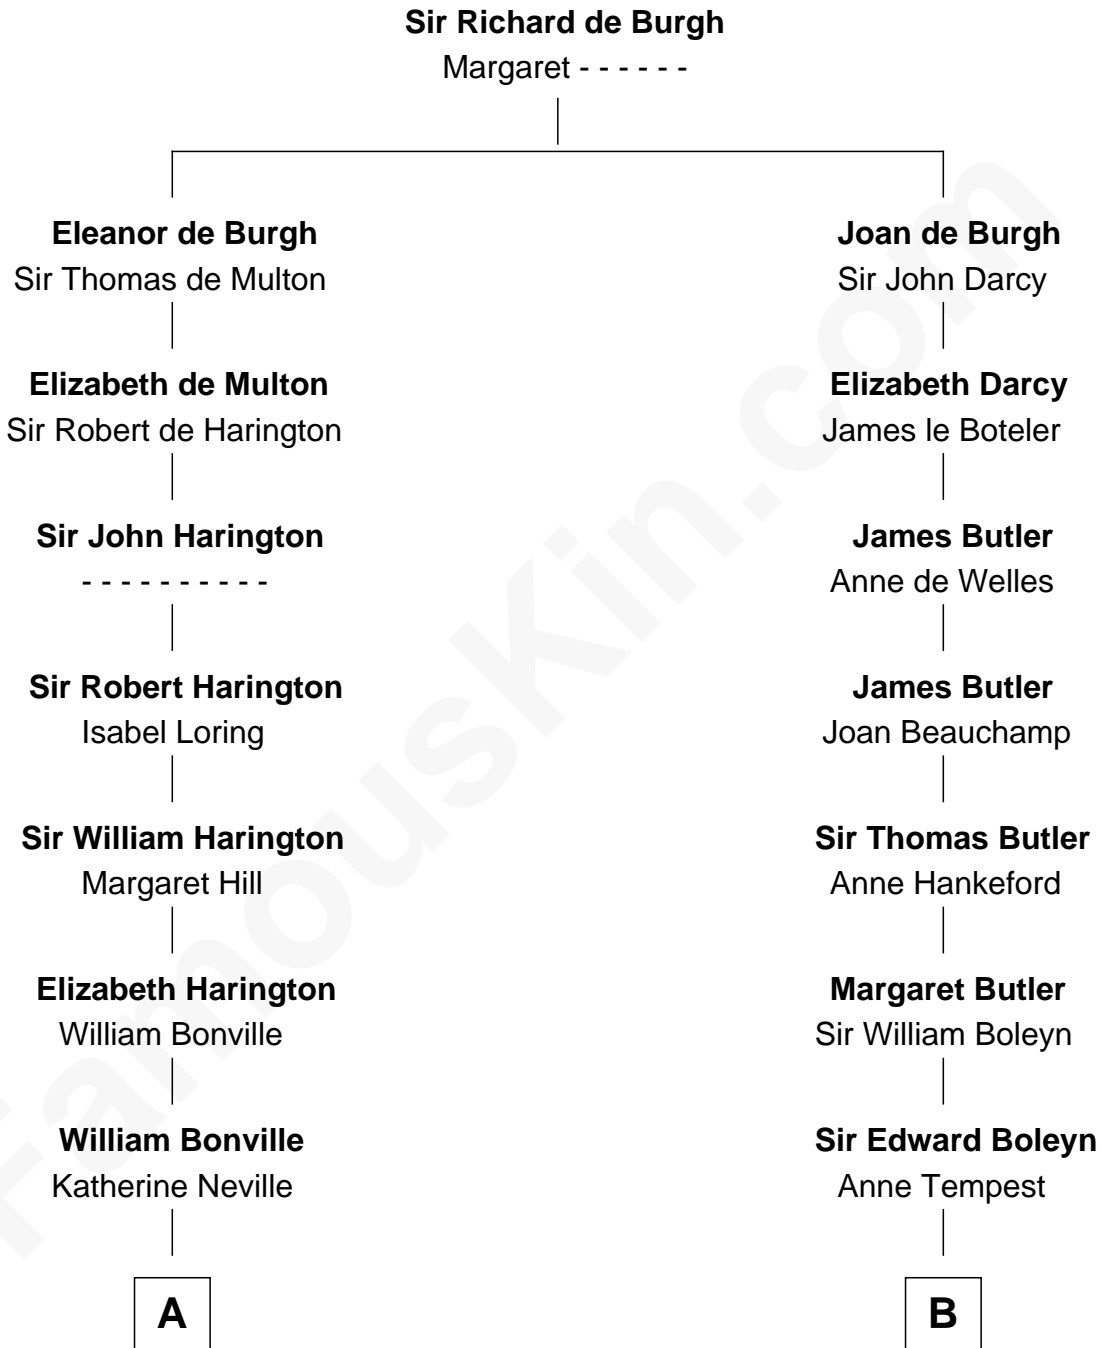

# FamousKin.com Relationship Chart of

**Alan Shepard**

*Mercury and Apollo Astronaut*

15th cousin 6 times removed of

**William Floyd**

*Signer of the Declaration of Independence*

**C**

—  
**Bradbury Bartlett**

Mary True

—  
**Thomas Bradbury Bartlett**

Victoria Elizabeth Williams Cilley

—  
**Annie Elizabeth Bartlett**

Frederick Johnson Shepard

—  
**Alan Bartlett Shepard**

Pauline Renza Emerson

—  
**Alan Shepard**

*Mercury and Apollo Astronaut*

FamousKin.com