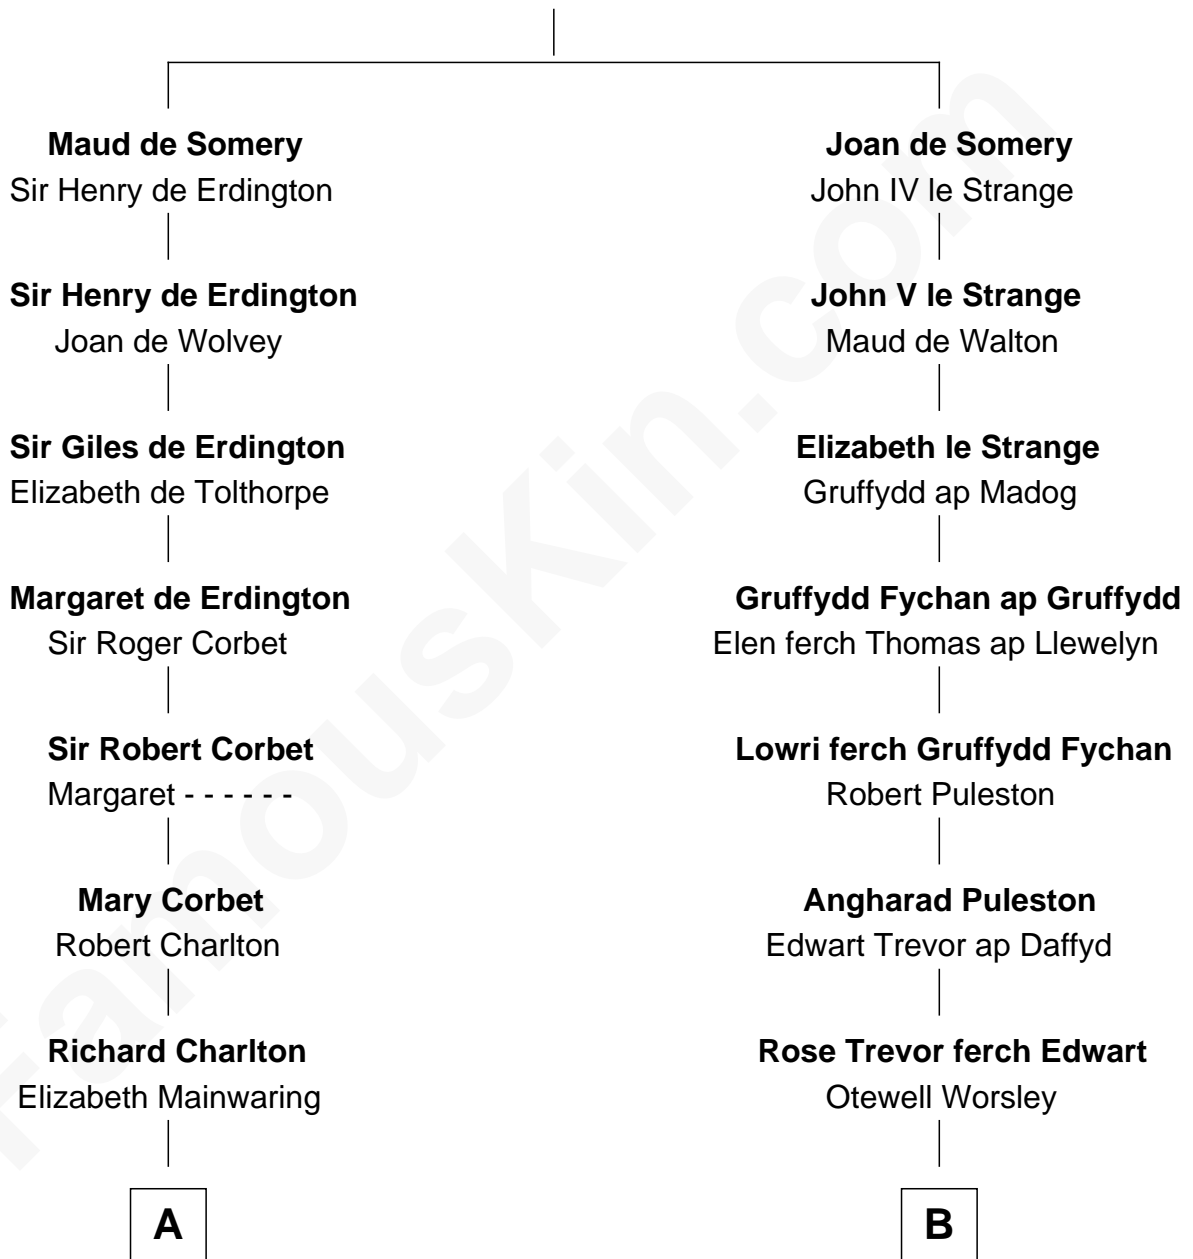

## Relationship Chart of

### Alan Shepard

*Mercury and Apollo Astronaut*

15th cousin 5 times removed of

### General William Whipple

*Signer of the Declaration of Independence*

**Sir Roger de Somery**

Nichole d'Aubenev

**C**

—  
**Charles Stillman Emerson**

Hannah Maria Emmons

—  
**Charles Stillman Emerson**

Belle Winslow

—  
**Pauline Renza Emerson**

Alan Bartlett Shepard

—  
**Alan Shepard**

*Mercury and Apollo Astronaut*

FamousKin.com